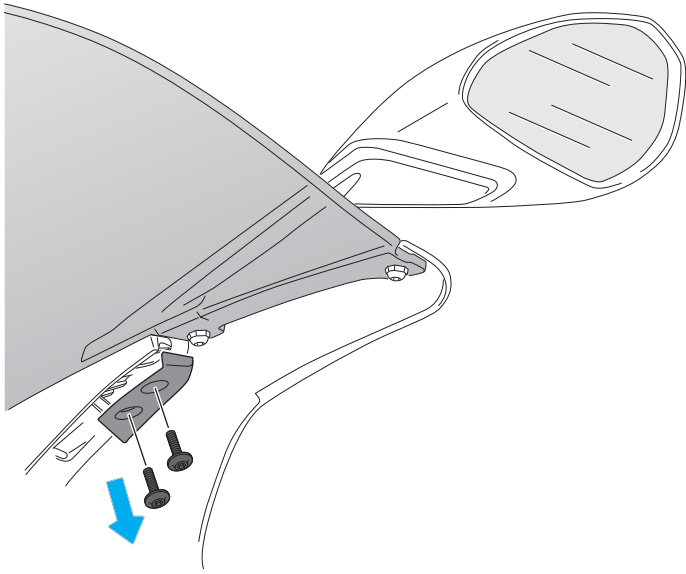

DUCATI PANIGALE
V4 '20- / V4 R '19-'20 / V4 S '20-

MOUNTING INSTRUCTIONS

3

DISASSEMBLY