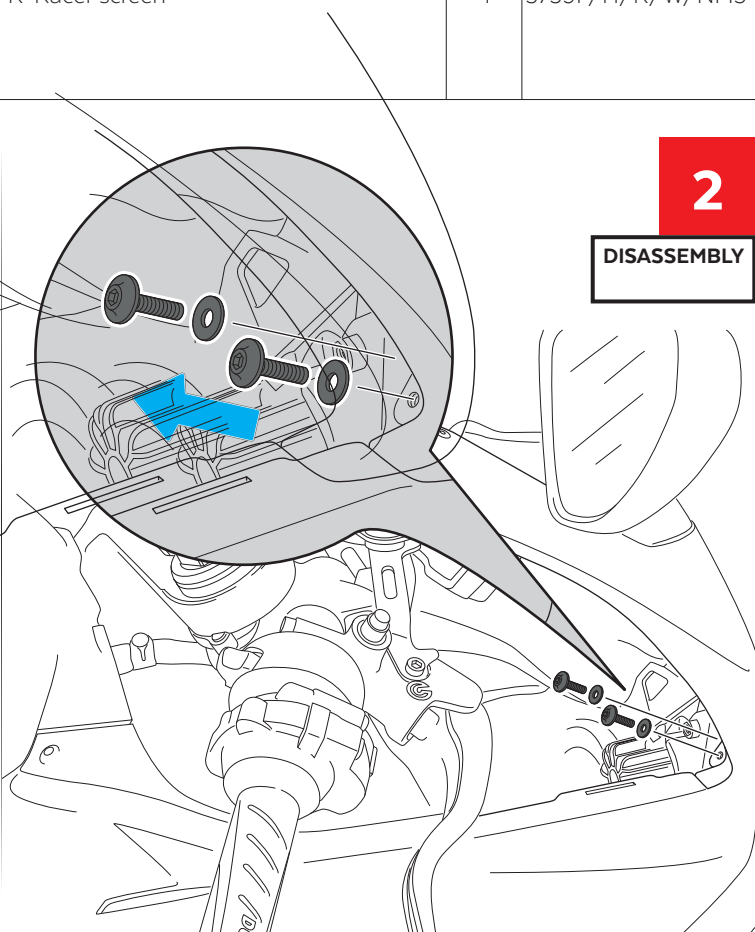

ID	PART	DESCRIPTION	QTY	REF
1		R-Racer screen	1	3759F/H/R/W/NM3

1

DISASSEMBLY

2

DISASSEMBLY

DUCATI PANIGALE
V4 '20- / V4 R '19-'20 / V4 S '20-

MOUNTING INSTRUCTIONS

3