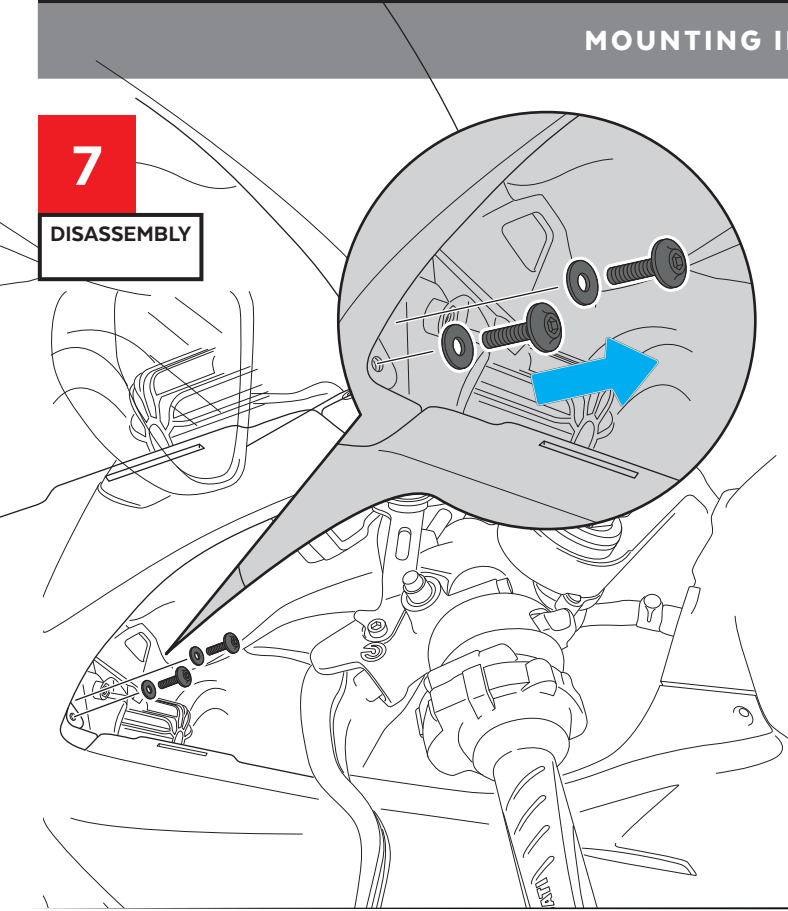

**DUCATI PANIGALE
V4 '20- / V4 R '19-'20 / V4 S '20-**

MOUNTING INSTRUCTIONS

7

DISASSEMBLY