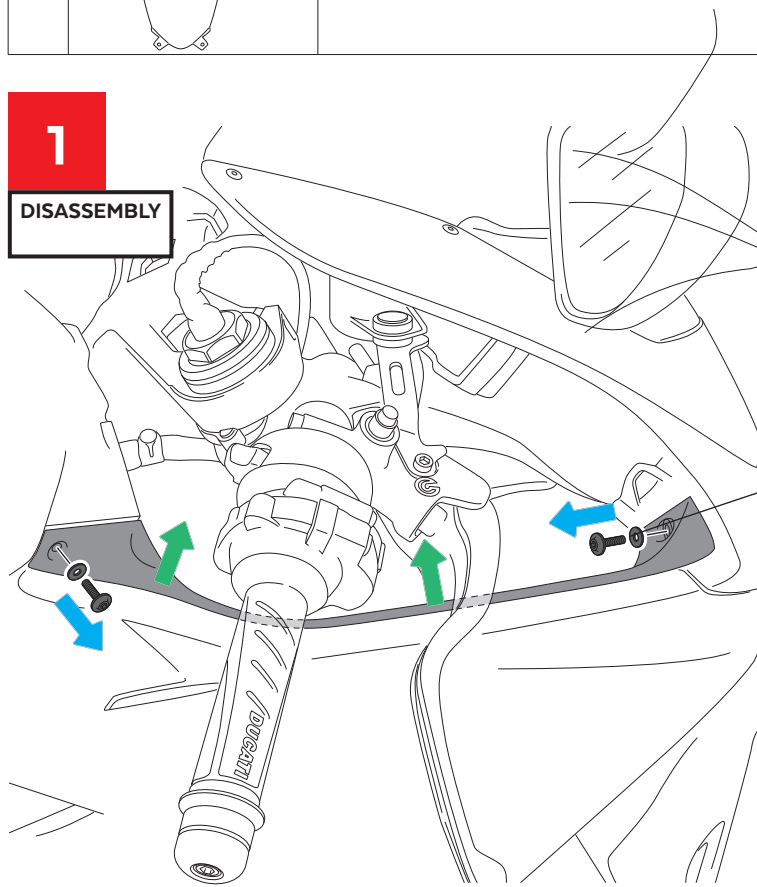

DUCATI PANIGALE
V4 '20- / V4 R '19-'20 / V4 S '20-

REF 3759

R - RACER SCREEN

1 Person

45 min

MEDIUM

TORX T° 7

ALLEN N° 3
N° 4

ID	PART	DESCRIPTION	QTY	REF
1		R-Racer screen	1	3759F/H/R/W/NM3

1

DISASSEMBLY

2

DISASSEMBLY

DUCATI PANIGALE
V4 '20- / V4 R '19-'20 / V4 S '20-

MOUNTING INSTRUCTIONS

3