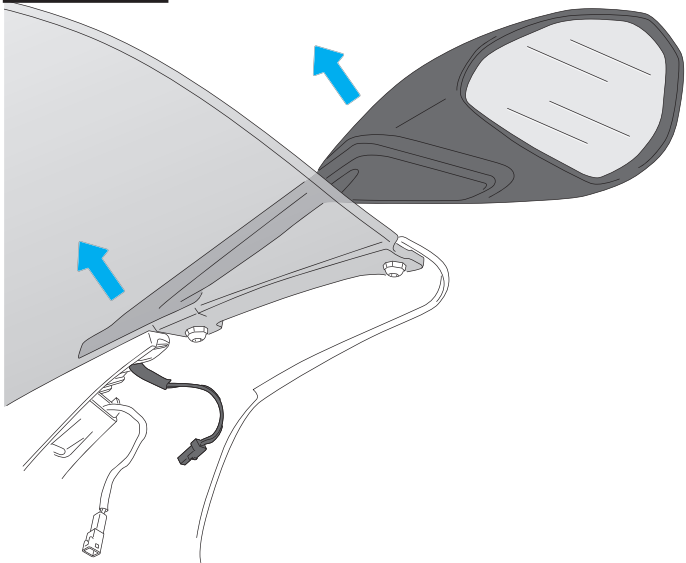

5

DISASSEMBLY