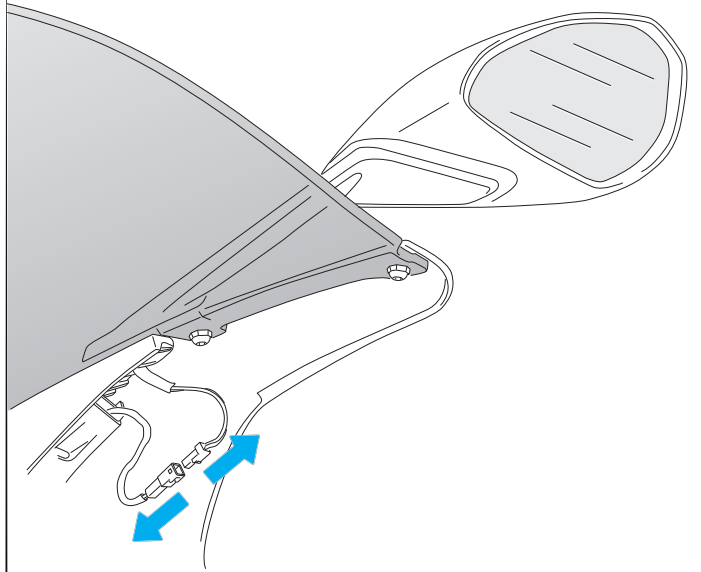

4

DISASSEMBLY