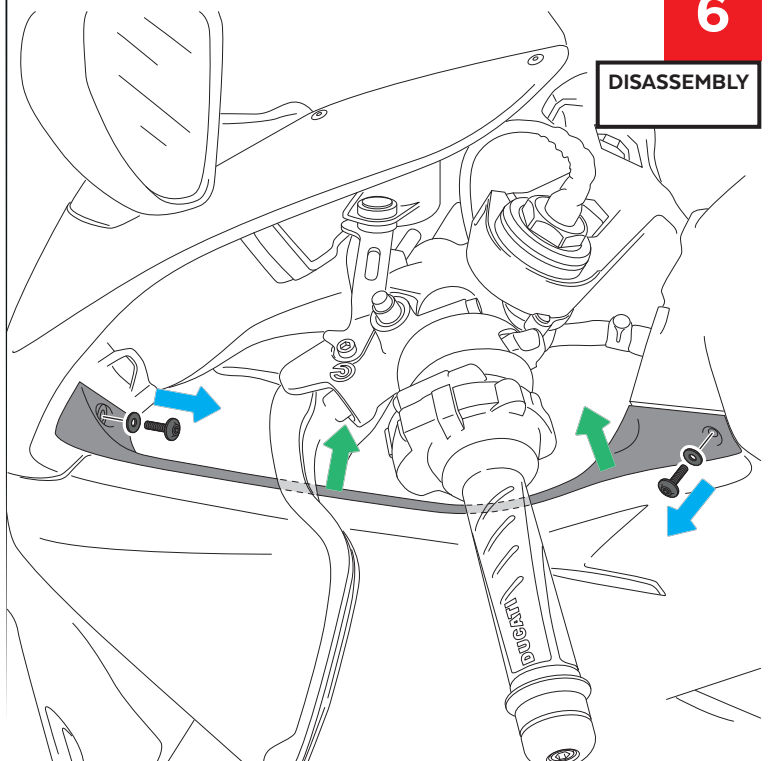

6

DISASSEMBLY