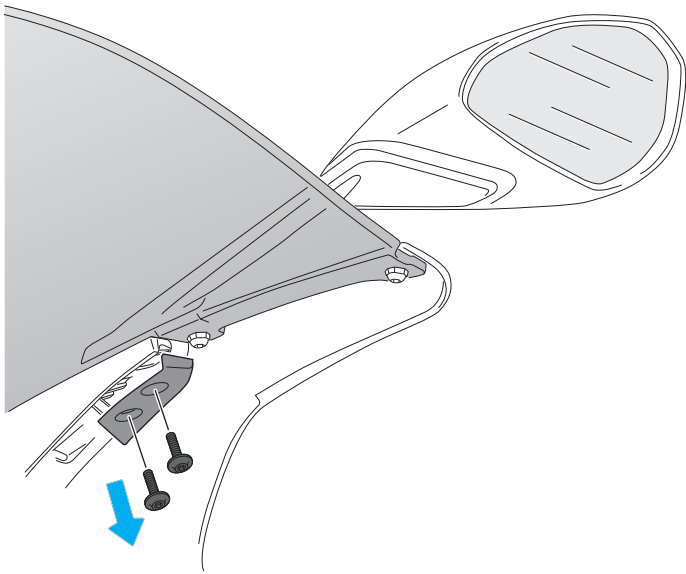

DUCATI PANIGALE
V4 '20- / V4 R '19-'20 / V4 S '20-

MOUNTING INSTRUCTIONS

3

DISASSEMBLY