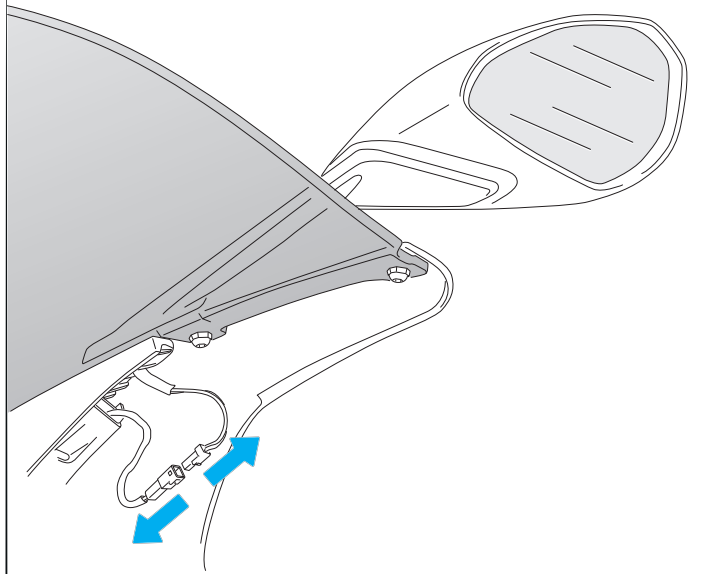

4

DISASSEMBLY