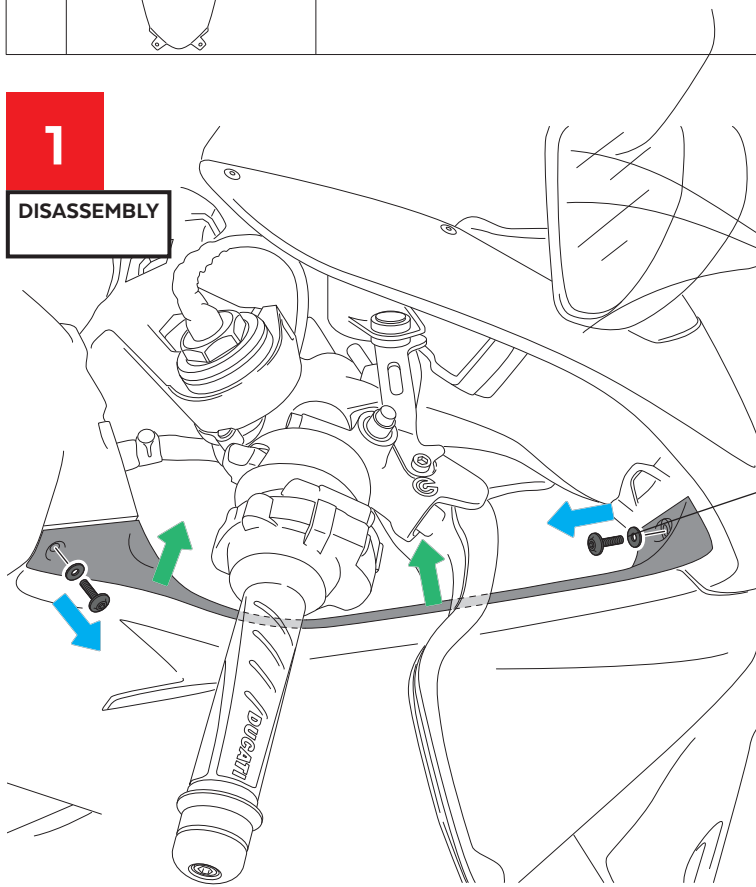

DUCATI PANIGALE
V4 '20- / V4 R '19-'20 / V4 S '20-

REF 3759

R - RACER SCREEN

1 Person

45 min

MEDIUM

TORX T° 7

ALLEN N° 3
N° 4

ID	PART	DESCRIPTION	QTY	REF
1		R-Racer screen	1	3759F/H/R/W/NM3

1

DISASSEMBLY

2

DISASSEMBLY

DUCATI PANIGALE
V4 '20- / V4 R '19-'20 / V4 S '20-

MOUNTING INSTRUCTIONS

3