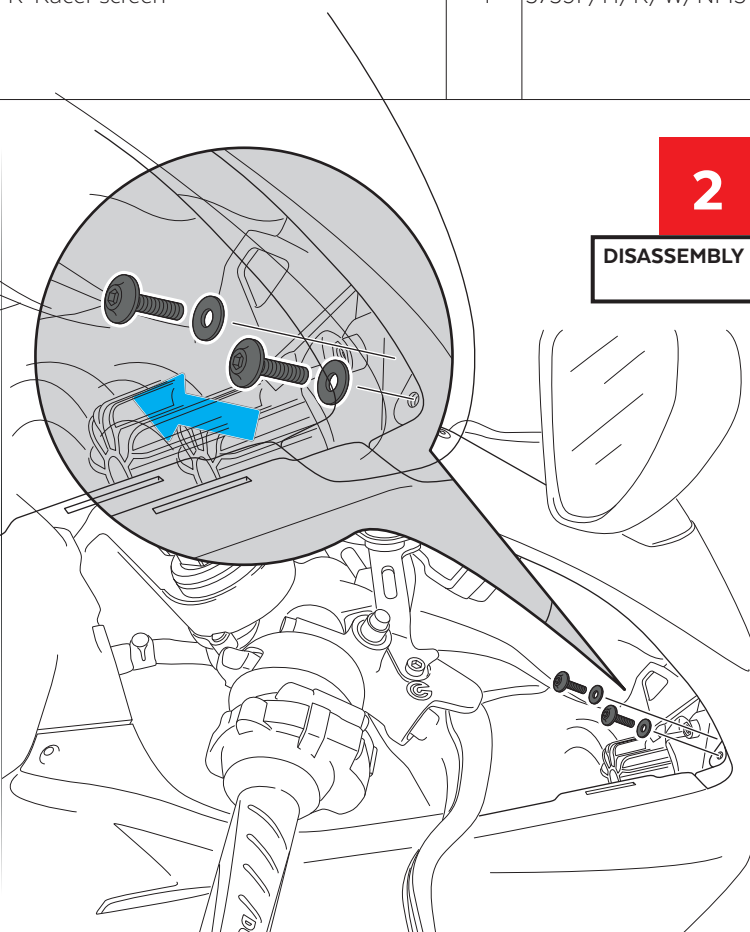

ID	PART	DESCRIPTION	QTY	REF
1		R-Racer screen	1	3759F/H/R/W/NM3

1

DISASSEMBLY

2

DISASSEMBLY

DUCATI PANIGALE
V4 '20- / V4 R '19-'20 / V4 S '20-

MOUNTING INSTRUCTIONS

3