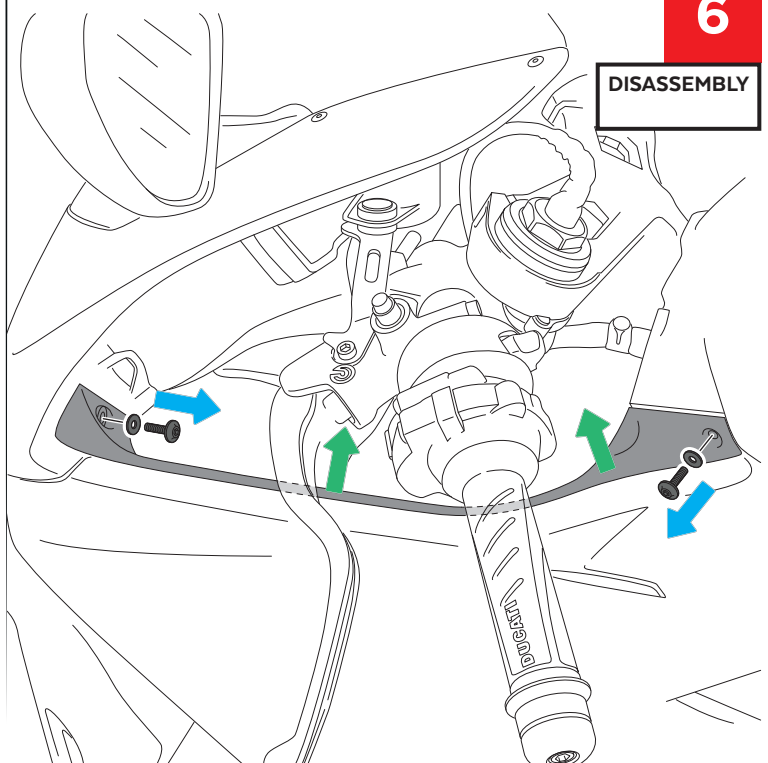

6

DISASSEMBLY