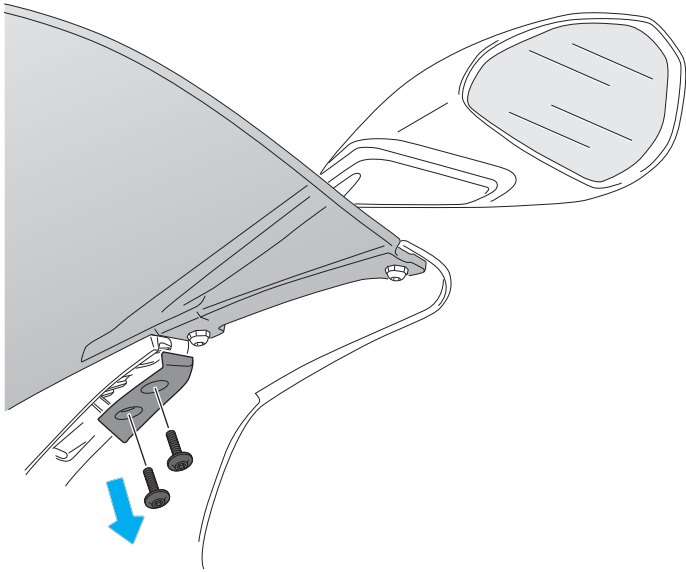

DUCATI PANIGALE
V4 '20- / V4 R '19-'20 / V4 S '20-

MOUNTING INSTRUCTIONS

3

DISASSEMBLY