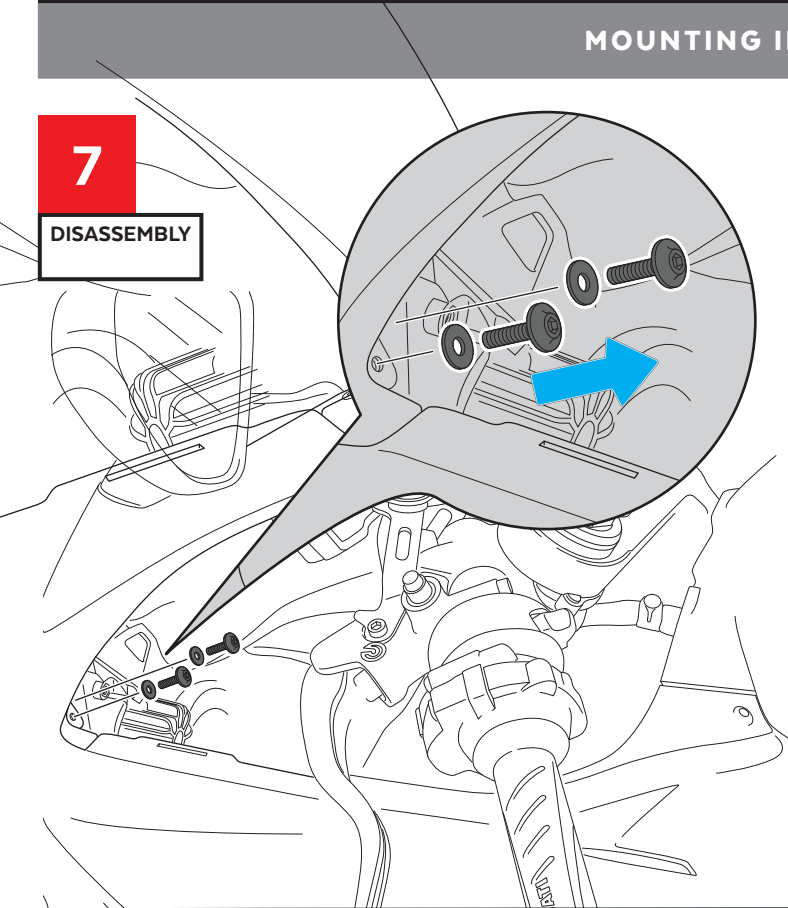

DUCATI PANIGALE
V4 '20- / V4 R '19-'20 / V4 S '20-

MOUNTING INSTRUCTIONS

7

DISASSEMBLY