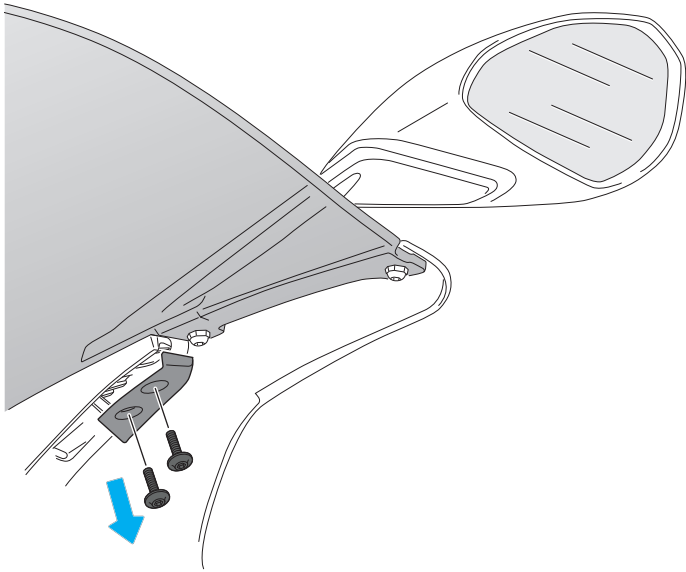

ID	PART	DESCRIPTION	QTY	REF
1		R-Racer screen	1	3759F/H/R/W/NM3

**DUCATI PANIGALE
V4 '20- / V4 R '19-'20 / V4 S '20-**

MOUNTING INSTRUCTIONS

3

DISASSEMBLY

4

DISASSEMBLY

5