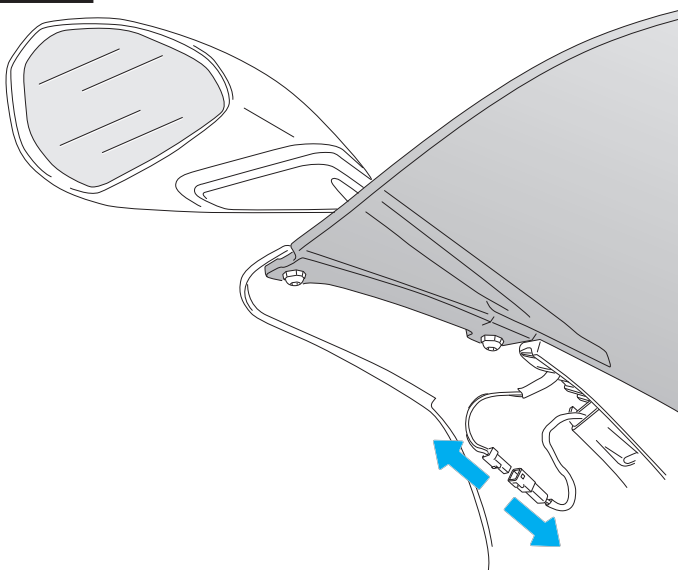

9

DISASSEMBLY