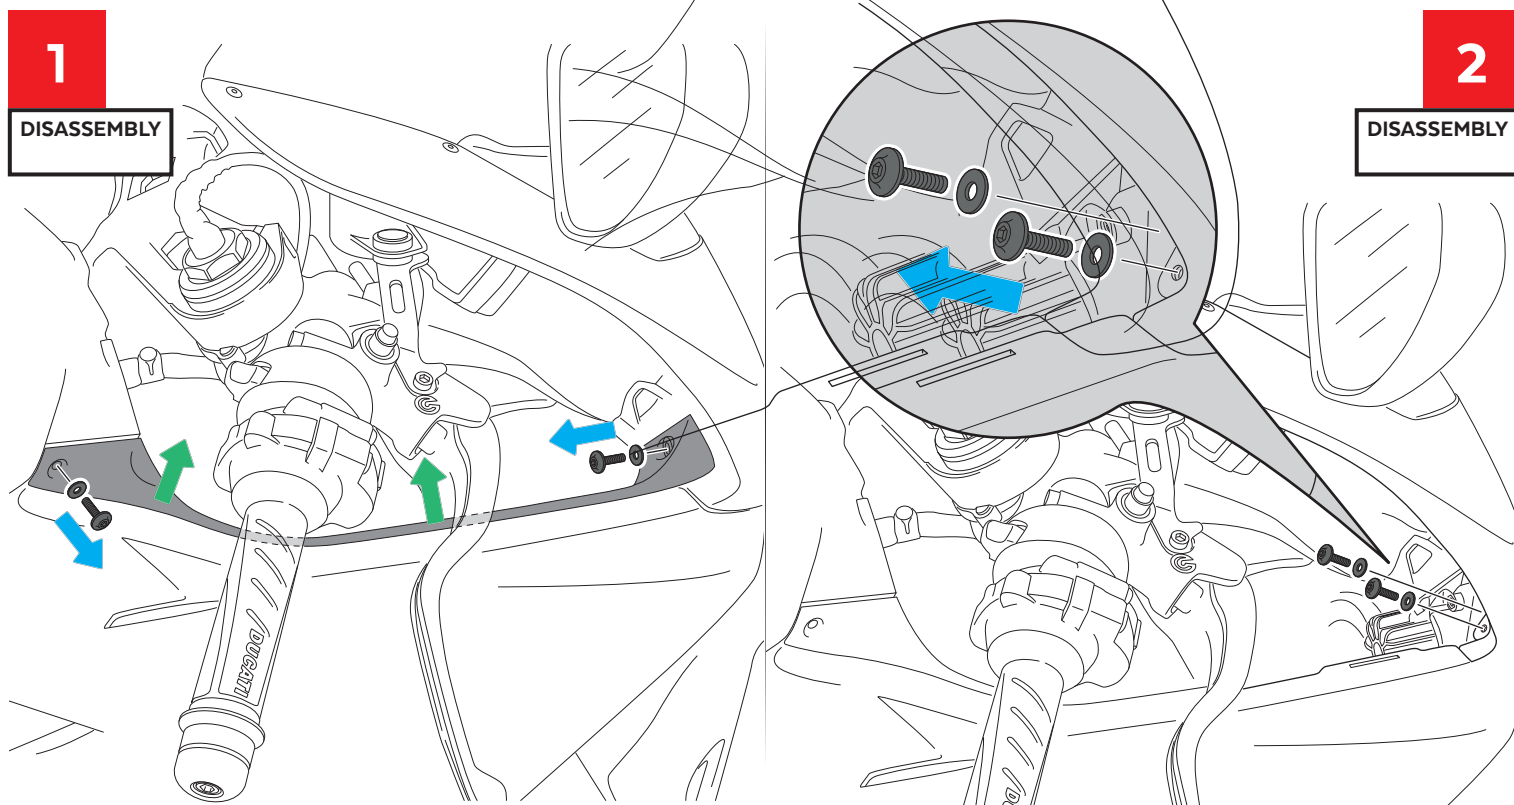

DUCATI PANIGALE
V4 '20- / V4 R '19-'20 / V4 S '20-

REF 3759

R - RACER SCREEN

1 Person

45 min

MEDIUM

TORX T° 7

ALLEN N° 3
N° 4

ID	PART	DESCRIPTION	QTY	REF
1		R-Racer screen	1	3759F/H/R/W/NM3

**DUCATI PANIGALE
V4 '20- / V4 R '19-'20 / V4 S '20-**

MOUNTING INSTRUCTIONS

3

DISASSEMBLY

4

DISASSEMBLY

5