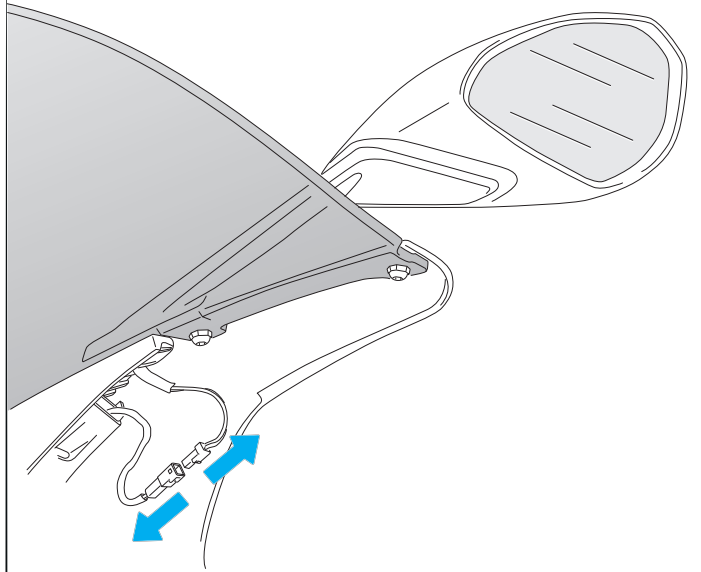

ID	PART	DESCRIPTION	QTY	REF
1		R-Racer screen	1	3759F/H/R/W/NM3

**DUCATI PANIGALE
V4 '20- / V4 R '19-'20 / V4 S '20-**

MOUNTING INSTRUCTIONS

3

DISASSEMBLY

4

DISASSEMBLY

5