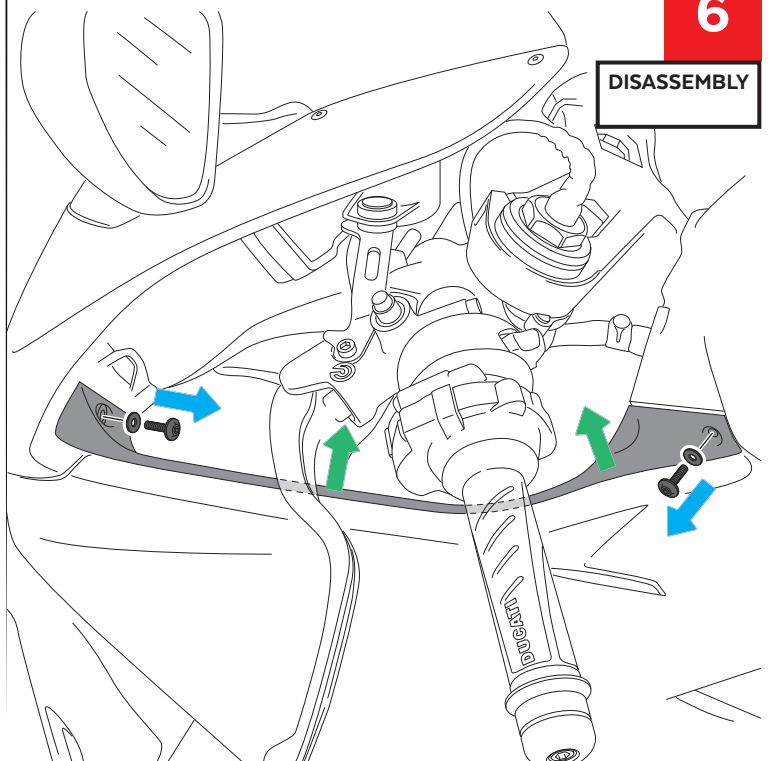

6

DISASSEMBLY