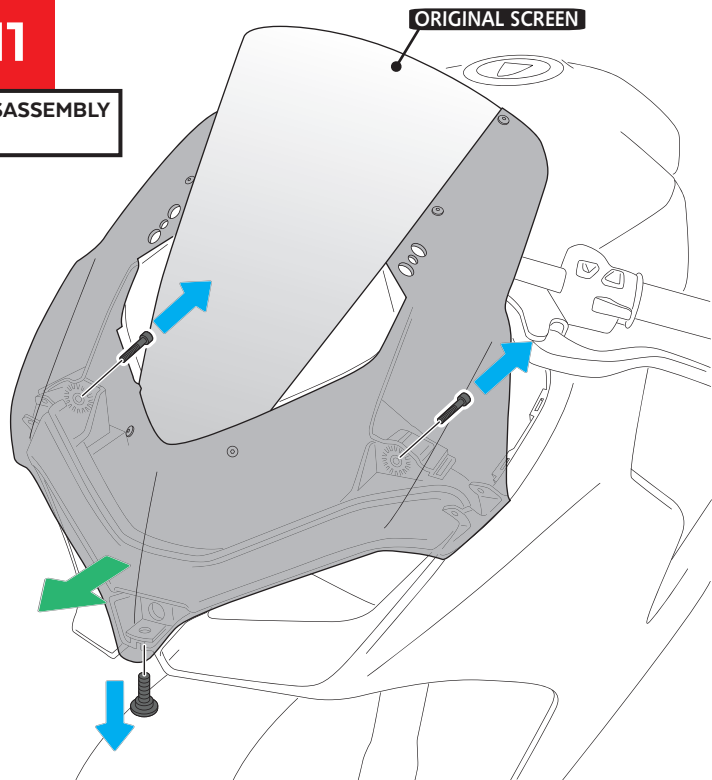

DUCATI PANIGALE V4 '20- / V4 R '19-'20 / V4 S '20-

MOUNTING INSTRUCTIONS

11

DISASSEMBLY