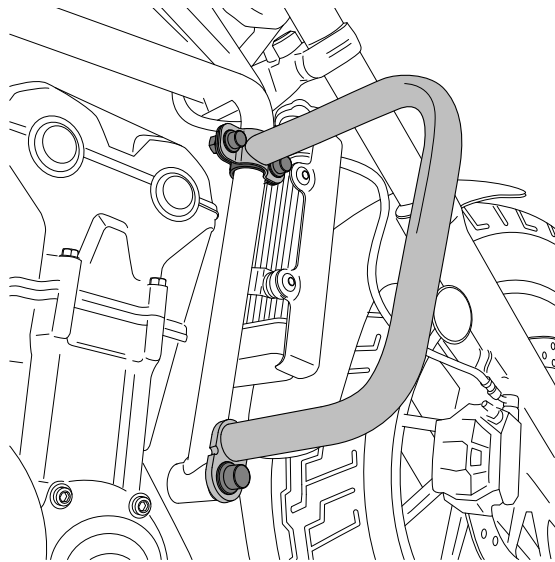

# HONDA CMX 500 REBEL '17

## M O U N T I N G I N S T R U C T I O N S

REF 3742N

ENGINE GUARDS

1 Person

30 min

EASY

ID.	PART	DESCRIPTION	QTY.	REF:
1		Right engine guard	1	DEFENSA 3742N
2		Left engine guard	1	DEFENSA 3742N
3		M10x70 DIN912 allen screw	2	TORND912M10X070
4		M10 DIN125/A washer	2	M2AM08DIN125AZB
5		M10 DIN985 locknut	2	TUERCAE985-0132
6		M8x20 DIN912 allen screw	4	TORNI-D912--164
7		M8 DIN125/A washer	4	M2AM08DIN125AZB
8		Plastic spacer	2	CASQUI-PIX26-77
9		M8 DIN912 screw cap	4	TAPA--CHC11450E
10		M10 DIN912 screw cap	2	TAPA--CHC10800E

# HONDA CMX 500 REBEL '17

REF 3742N

MOUNTING INSTRUCTIONS