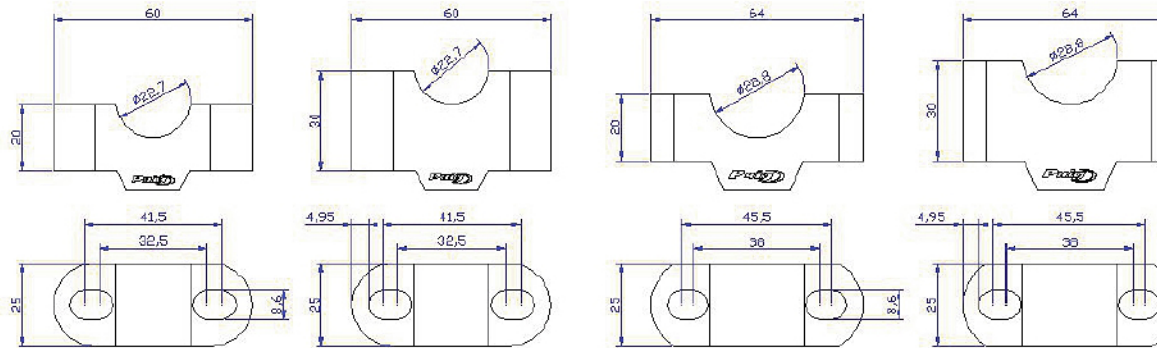

UNIVERSAL RISERS / TORRETAS UNIVERSALES

Ref. 3671P

Ref. 3672P

Ref. 3740P

Ref. 3741P

REF:	TORNILLERÍA	SCREWS	QTY.
3671P	Tornillos M8x45 + M8x55	M8x45 + M8x55 screws	4+4
3672P	Tornillos M8x55 + M8x65	M8x55 + M8x65 screws	4+4
3740P	Tornillos M8x45 + M8x55	M8x45 + M8x55 screws	4+4
3741P	Tornillos M8x55 + M8x65	M8x55 + M8x65 screws	4+4