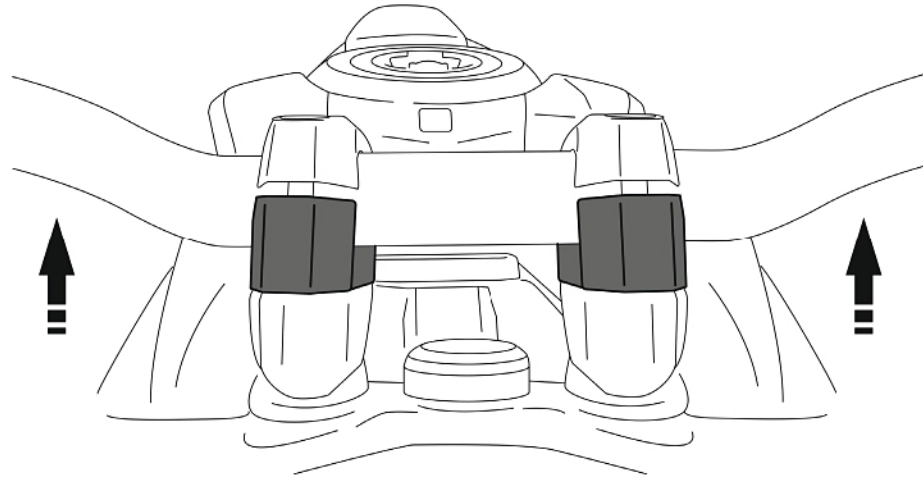

UNIVERSAL RISERS / TORRETAS UNIVERSALES

Ref. 3671P

Ref. 3672P

Ref. 3740P

Ref. 3741P

REF:	TORNILLERÍA	SCREWS	QTY.
3671P	Tornillos M8x45 + M8x55	M8x45 + M8x55 screws	4+4
3672P	Tornillos M8x55 + M8x65	M8x55 + M8x65 screws	4+4
3740P	Tornillos M8x45 + M8x55	M8x45 + M8x55 screws	4+4
3741P	Tornillos M8x55 + M8x65	M8x55 + M8x65 screws	4+4