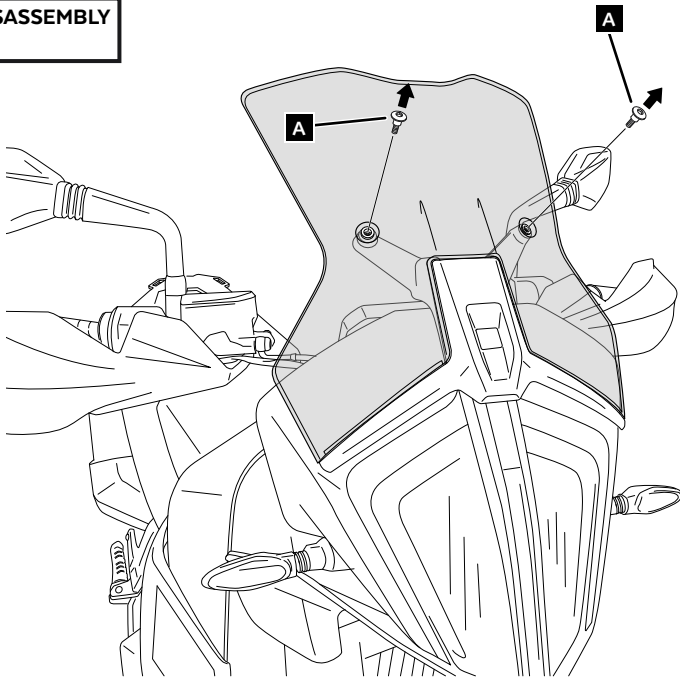

T30

ID.	PART	DESCRIPTION	QTY.	REF.:
1		Sport screen	1	3738F/H/N/T/WM3

KTM 790 ADVENTURE '19- / 890 ADVENTURE '21-

MOUNTING INSTRUCTIONS

1

DISASSEMBLY

A Original components

2