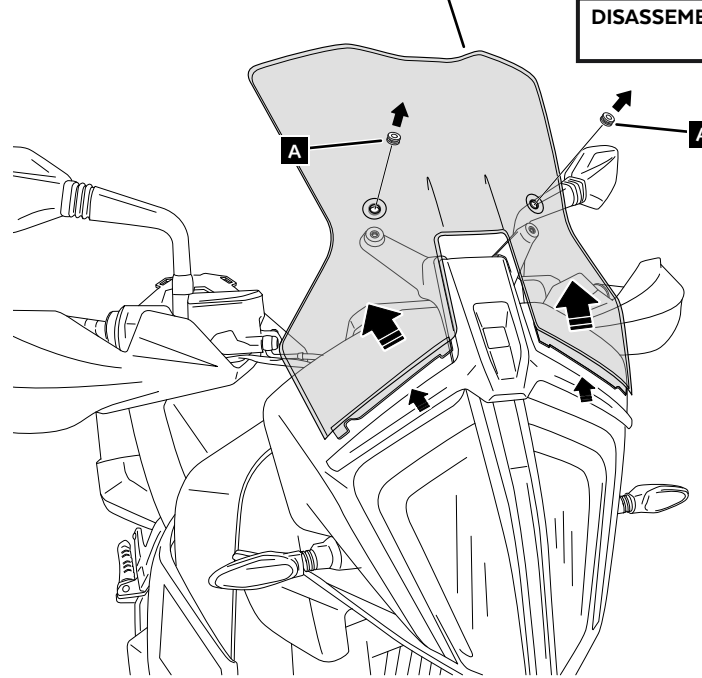

2

DISASSEMBLY

A Original components