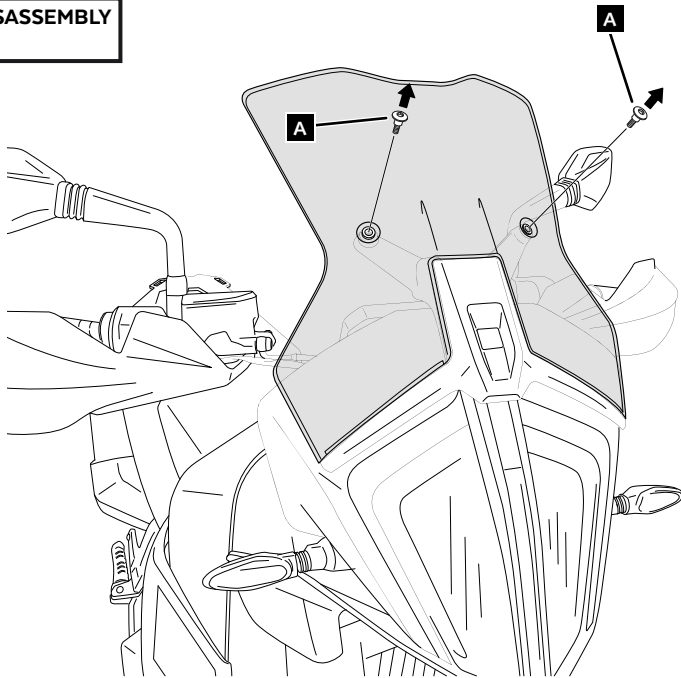

KTM 790 ADVENTURE '19- / 890 ADVENTURE '21-

MOUNTING INSTRUCTIONS

1

DISASSEMBLY

A Original components