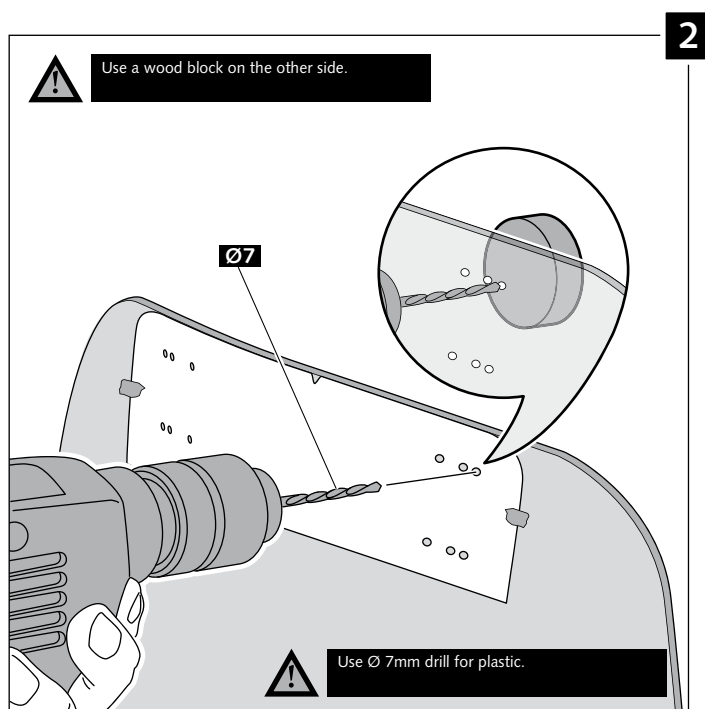

VISERA MULTIREGULABLE MULTI-ADJUSTABLE VISOR

MOUNTING INSTRUCTIONS

TYPE A