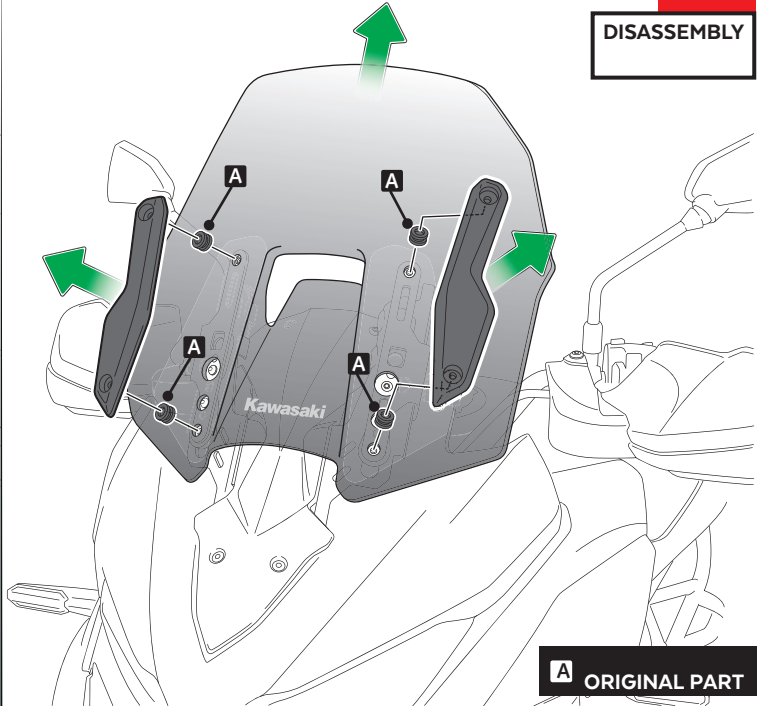

ID	PART	DESCRIPTION	QTY	REF
1		Screen	1	3640F/H/WM3

KAWASAKI VERSYS 1000 SE '19-

MOUNTING INSTRUCTIONS

1

DISASSEMBLY

2

DISASSEMBLY

3

ASSEMBLY

4

ASSEMBLY

VISERA MULTIREGULABLE MULTI-ADJUSTABLE VISOR

Ref.: 6007

Ref.: 5852

Ref.: 5853

Smoke

Clear

1 person

15 min

Easy

Note: If the visor is supplied along with the windscreen, the windscreen will come factory-drilled so no drilling is necessary.

ID.	PART	DESCRIPTION	QTY.
1		Visor	1
2		Template	1
3		Multi-adjustable mechanism	2
4		Cap	4
5		Plastic thread fastener M6x12	8