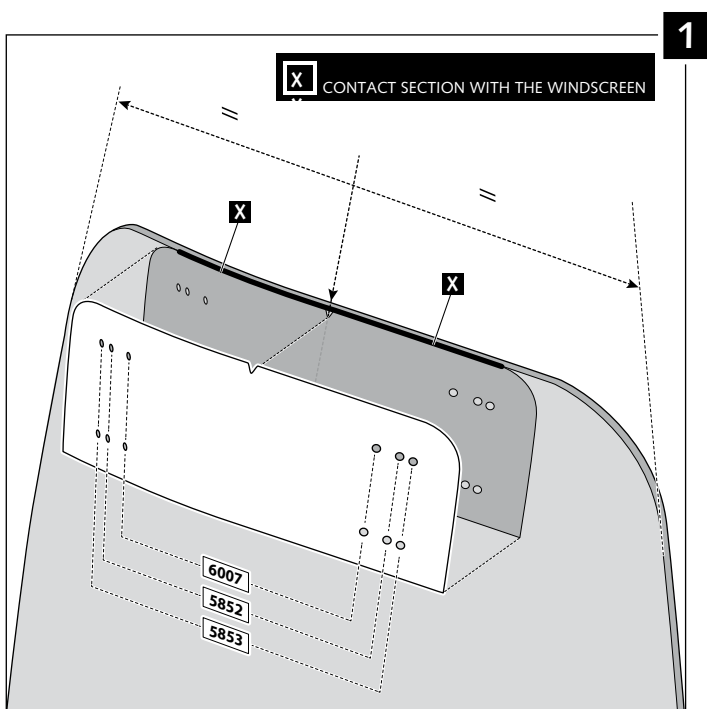

Clear

1 person

15 min

Easy

Note: If the visor is supplied along with the windscreen, the windscreen will come factory-drilled so no drilling is necessary.

ID.	PART	DESCRIPTION	QTY.
1		Visor	1
2		Template	1
3		Multi-adjustable mechanism	2
4		Cap	4
5		Plastic thread fastener M6x12	8

VISERA MULTIREGULABLE MULTI-ADJUSTABLE VISOR

MOUNTING INSTRUCTIONS

TYPE A

VISERA MULTIREGULABLE MULTI-ADJUSTABLE VISOR

MOUNTING INSTRUCTIONS

TYPE B

VISERA MULTIREGULABLE MULTI-ADJUSTABLE VISOR

MOUNTING INSTRUCTIONS