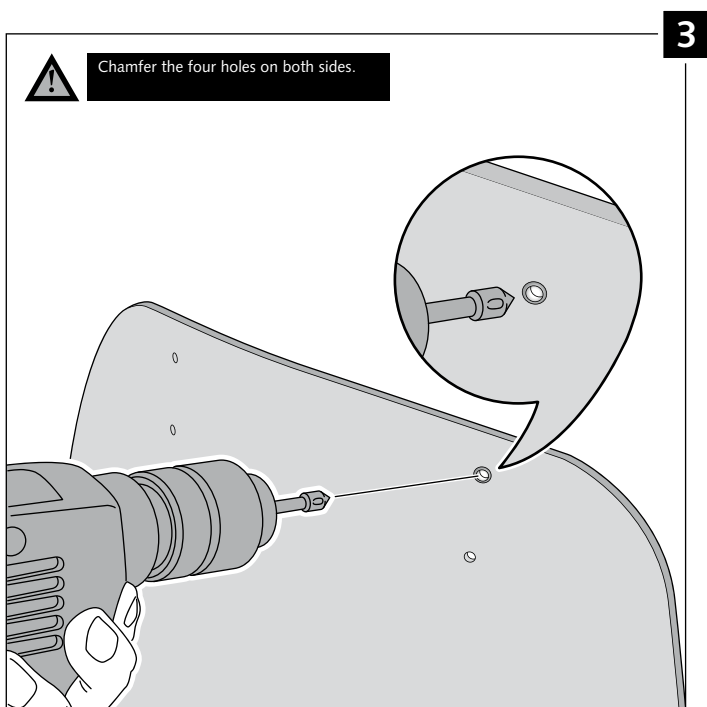

VISERA MULTIREGULABLE MULTI-ADJUSTABLE VISOR

MOUNTING INSTRUCTIONS

TYPE A