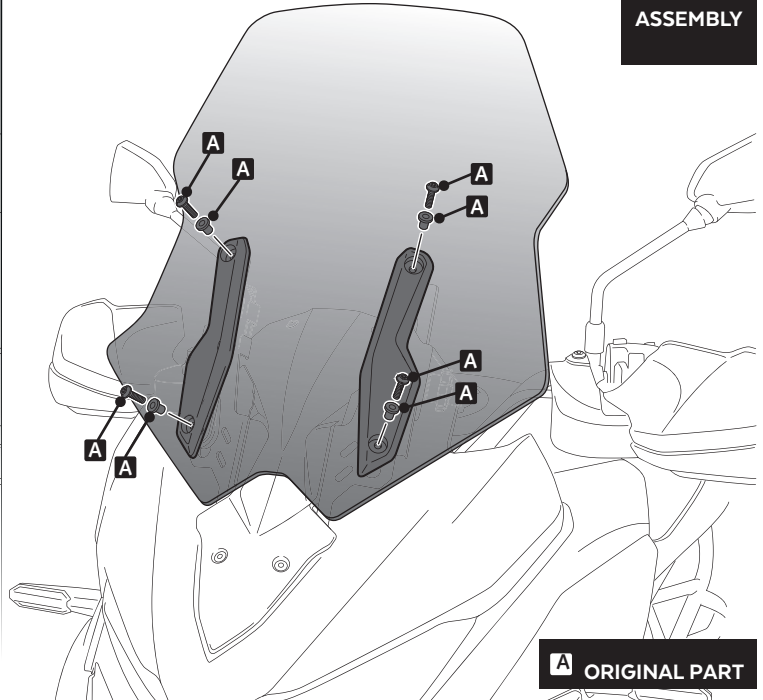

KAWASAKI VERSYS 1000 SE '19-

MOUNTING INSTRUCTIONS

1

DISASSEMBLY

2

DISASSEMBLY

3

ASSEMBLY

4

ASSEMBLY