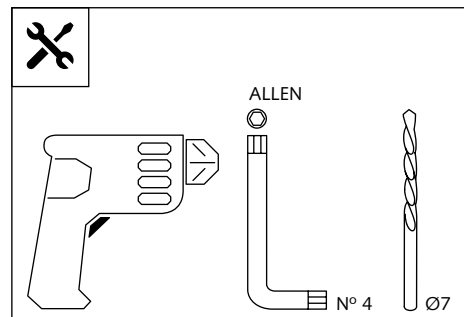

1 person

15 min

Easy

Note: If the visor is supplied along with the windscreen, the windscreen will come factory-drilled so no drilling is necessary.

ID.	PART	DESCRIPTION	QTY.
1		Visor	1
2		Template	1
3		Multi-adjustable mechanism	2
4		Cap	4
5		Plastic thread fastener M6x12	8