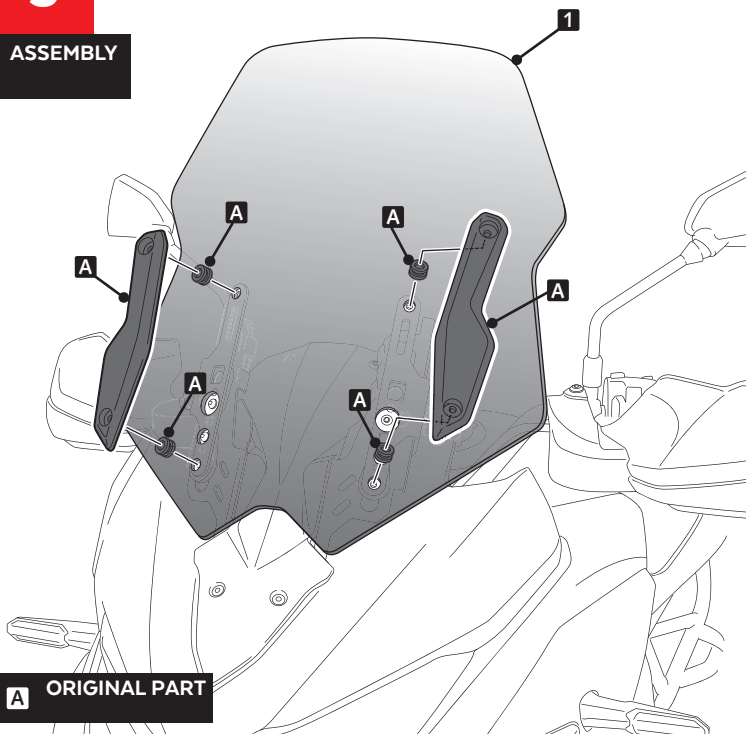

ID	PART	DESCRIPTION	QTY	REF
1		Screen	1	3640F/H/WM3

KAWASAKI VERSYS 1000 SE '19-

MOUNTING INSTRUCTIONS

1

DISASSEMBLY

2

DISASSEMBLY

3

ASSEMBLY

4

ASSEMBLY

VISERA MULTIREGULABLE MULTI-ADJUSTABLE VISOR

Ref.: 6007

Ref.: 5852

Ref.: 5853

Smoke

Clear

1 person

15 min

Easy

Note: If the visor is supplied along with the windscreen, the windscreen will come factory-drilled so no drilling is necessary.

ID.	PART	DESCRIPTION	QTY.
1		Visor	1
2		Template	1
3		Multi-adjustable mechanism	2
4		Cap	4
5		Plastic thread fastener M6x12	8