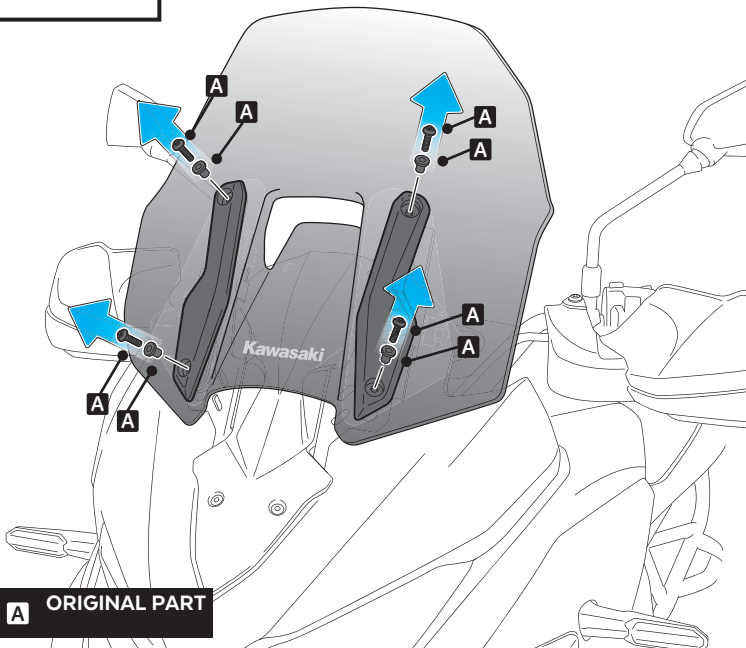

KAWASAKI VERSYS 1000 SE '19-

M O U N T I N G I N S T R U C T I O N S

REF 3640

TOURING SCREEN

1 Person

15 min

EASY

ALLEN
N° 4

ID	PART	DESCRIPTION	QTY	REF
1		Screen	1	3640F/H/WM3

KAWASAKI VERSYS 1000 SE '19-

MOUNTING INSTRUCTIONS

1

DISASSEMBLY

2

DISASSEMBLY

3

Clear

1 person

15 min

Easy

Note: If the visor is supplied along with the windscreen, the windscreen will come factory-drilled so no drilling is necessary.

ID.	PART	DESCRIPTION	QTY.
1		Visor	1
2		Template	1
3		Multi-adjustable mechanism	2
4		Cap	4
5		Plastic thread fastener M6x12	8