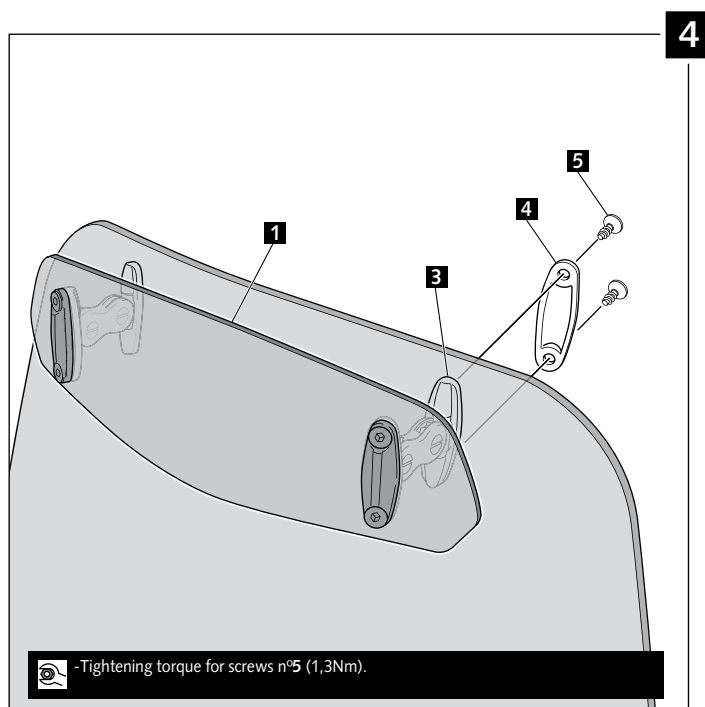

VISERA MULTIREGULABLE MULTI-ADJUSTABLE VISOR

MOUNTING INSTRUCTIONS

TYPE A