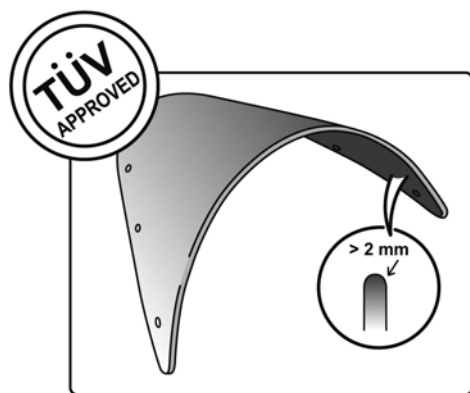

## TECHNICAL FEATURES

Check the ABE HOMOLOGATION document if the product is homologated for your motorcycle

ROUNDED CONTOUR-PROFILE

TÜV APPROVED