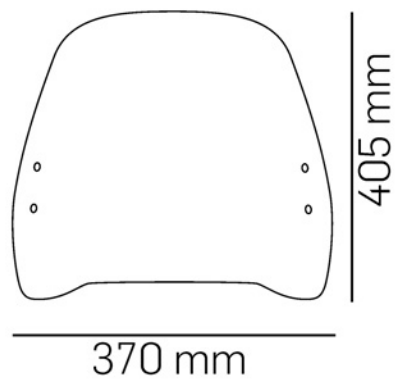

## TECHNICAL FEATURES

Check the ABE HOMOLOGATION document if the product is homologated for your motorcycle

ROUNDED CONTOUR-PROFILE

TÜV APPROVED