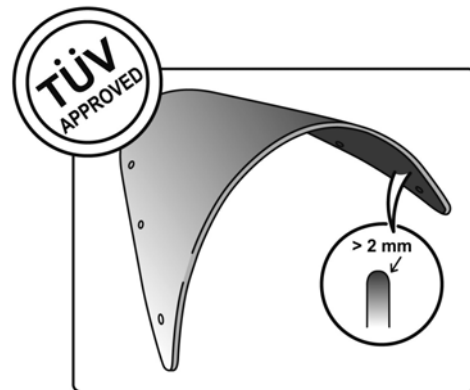

TECHNICAL FEATURES

Check the ABE HOMOLOGATION document if the product is homologated for your motorcycle

ROUNDED CONTOUR-PROFILE

TÜV APPROVED