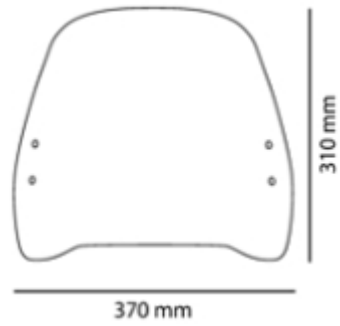

TECHNICAL FEATURES

Check the ABE HOMOLOGATION document if the product is homologated for your motorcycle

ROUNDED CONTOUR-PROFILE

TÜV APPROVED