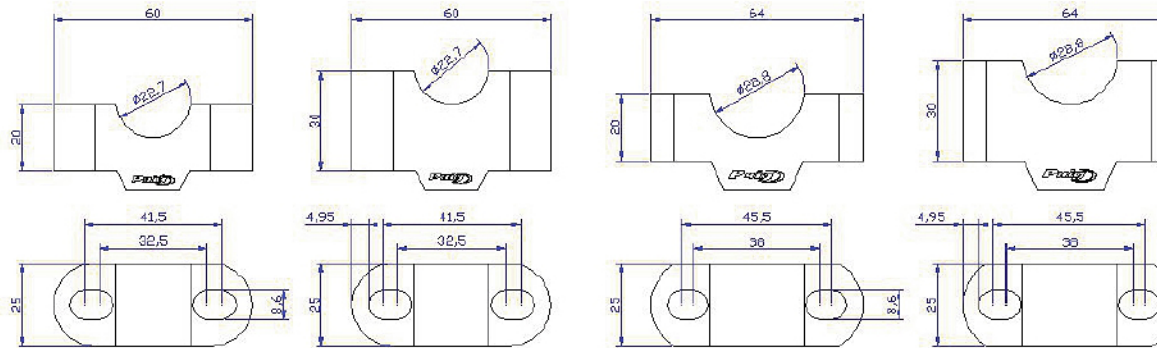

UNIVERSAL RISERS / TORRETAS UNIVERSALES

Ref. 3671P

Ref. 3672P

Ref. 3740P

Ref. 3741P

REF.:	TORNILLERÍA	SCREWS	QTY.
3671P	Tornillos M8x45 + M8x55	M8x45 + M8x55 screws	4+4
3672P	Tornillos M8x55 + M8x65	M8x55 + M8x65 screws	4+4
3740P	Tornillos M8x45 + M8x55	M8x45 + M8x55 screws	4+4
3741P	Tornillos M8x55 + M8x65	M8x55 + M8x65 screws	4+4