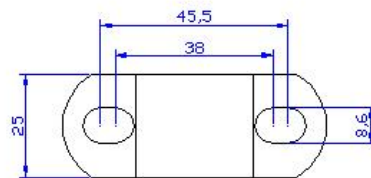

# TORRETAS UNIVERSALES / UNIVERSAL RISERS

**Ref. 3671P**

**Ref. 3672P**

**Ref. 3740P**

**Ref. 3741P**

REF:	SCREWS	QTY.
3671P	M8x45 + M8x55 screws	4+4
3672P	M8x55 + M8x65 screws	4+4
3740P	M8x45 + M8x55 screws	4+4
3741P	M8x55 + M8x65 screws	4+4

NOTE: To verify the screws, add the elevator height to the original screw (20 or 30)

BMW R1200GS '04-'18 / BMW R1200GS ADVENTURE '06-'18  
 BMW R1200GS EXCLUSIVE '17-'18 / BMW R1200GS RALLY '17-'18  
 BMW R1250GS '18-'20 / R1250GS ADVENTURE '18-'20 / R1250GS HP '18-'20

REF 20308P  
 REF 20309P

**TORRETA Ø32 / Ø32 RISER**

**Ref. 20308P**

**Ref. 20309P**

**Ref. 20308P**

**Ref. 20309P**

REF:	SCREWS	QTY.
20308P	M8x55 screws	4
20309P	M8x65 screws	4