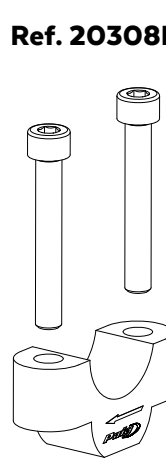

# TORRETAS UNIVERSALES / UNIVERSAL RISERS

**Ref. 3671P**

**Ref. 3672P**

**Ref. 3740P**

**Ref. 3741P**

REF:	SCREWS	QTY.
3671P	M8x45 + M8x55 screws	4+4
3672P	M8x55 + M8x65 screws	4+4
3740P	M8x45 + M8x55 screws	4+4
3741P	M8x55 + M8x65 screws	4+4

NOTE: To verify the screws, add the elevator height to the original screw (20 or 30)

BMW R1200GS '04-'18 / BMW R1200GS ADVENTURE '06-'18  
 BMW R1200GS EXCLUSIVE '17-'18 / BMW R1200GS RALLY '17-'18  
 BMW R1250GS '18-'20 / R1250GS ADVENTURE '18-'20 / R1250GS HP '18-'20

REF 20308P  
 REF 20309P

**TORRETA Ø32 / Ø32 RISER**

**Ref. 20308P**

**Ref. 20309P**

**Ref. 20308P**

**Ref. 20309P**

REF:	SCREWS	QTY.
20308P	M8x55 screws	4
20309P	M8x65 screws	4