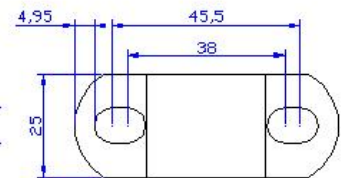

# TORRETAS UNIVERSALES / UNIVERSAL RISERS

**Ref. 3671P**

**Ref. 3672P**

**Ref. 3740P**

**Ref. 3741P**

REF:	SCREWS	QTY.
3671P	M8x45 + M8x55 screws	4+4
3672P	M8x55 + M8x65 screws	4+4
3740P	M8x45 + M8x55 screws	4+4
3741P	M8x55 + M8x65 screws	4+4

NOTE: To verify the screws, add the elevator height to the original screw (20 or 30)

BMW R1200GS '04-'18 / BMW R1200GS ADVENTURE '06-'18  
 BMW R1200GS EXCLUSIVE '17-'18 / BMW R1200GS RALLY '17-'18  
 BMW R1250GS '18-'20 / R1250GS ADVENTURE '18-'20 / R1250GS HP '18-'20

REF 20308P  
 REF 20309P

**TORRETA Ø32 / Ø32 RISER**

**Ref. 20308P**

**Ref. 20309P**

**Ref. 20308P**

**Ref. 20309P**

REF:	SCREWS	QTY.
20308P	M8x55 screws	4
20309P	M8x65 screws	4