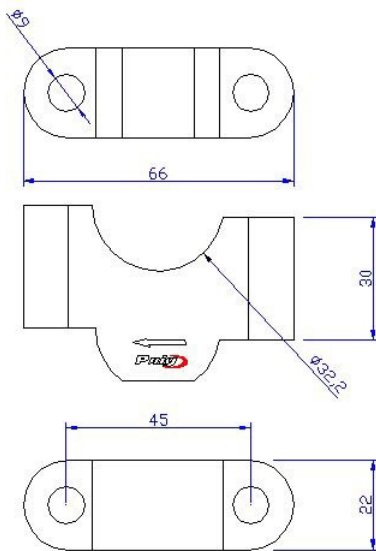

# TORRETAS UNIVERSALES / UNIVERSAL RISERS

**Ref. 3671P**

**Ref. 3672P**

**Ref. 3740P**

**Ref. 3741P**

REF:	SCREWS	QTY.
3671P	M8x45 + M8x55 screws	4+4
3672P	M8x55 + M8x65 screws	4+4
3740P	M8x45 + M8x55 screws	4+4
3741P	M8x55 + M8x65 screws	4+4

NOTE: To verify the screws, add the elevator height to the original screw (20 or 30)

BMW R1200GS '04-'18 / BMW R1200GS ADVENTURE '06-'18  
 BMW R1200GS EXCLUSIVE '17-'18 / BMW R1200GS RALLY '17-'18  
 BMW R1250GS '18-'20 / R1250GS ADVENTURE '18-'20 / R1250GS HP '18-'20

REF 20308P  
 REF 20309P

**TORRETA Ø32 / Ø32 RISER**

**Ref. 20308P**

**Ref. 20309P**

**Ref. 20308P**

**Ref. 20309P**

REF:	SCREWS	QTY.
20308P	M8x55 screws	4
20309P	M8x65 screws	4