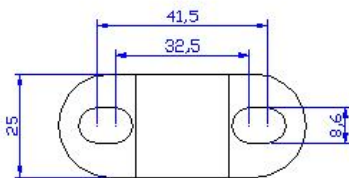

# TORRETAS UNIVERSALES / UNIVERSAL RISERS

**Ref. 3671P**

**Ref. 3672P**

**Ref. 3740P**

**Ref. 3741P**

REF:	SCREWS	QTY.
3671P	M8x45 + M8x55 screws	4+4
3672P	M8x55 + M8x65 screws	4+4
3740P	M8x45 + M8x55 screws	4+4
3741P	M8x55 + M8x65 screws	4+4

NOTE: To verify the screws, add the elevator height to the original screw (20 or 30)

BMW R1200GS '04-'18 / BMW R1200GS ADVENTURE '06-'18  
 BMW R1200GS EXCLUSIVE '17-'18 / BMW R1200GS RALLY '17-'18  
 BMW R1250GS '18-'20 / R1250GS ADVENTURE '18-'20 / R1250GS HP '18-'20

REF 20308P  
 REF 20309P

**TORRETA Ø32 / Ø32 RISER**

**Ref. 20308P**

**Ref. 20309P**

**Ref. 20308P**

**Ref. 20309P**

REF:	SCREWS	QTY.
20308P	M8x55 screws	4
20309P	M8x65 screws	4