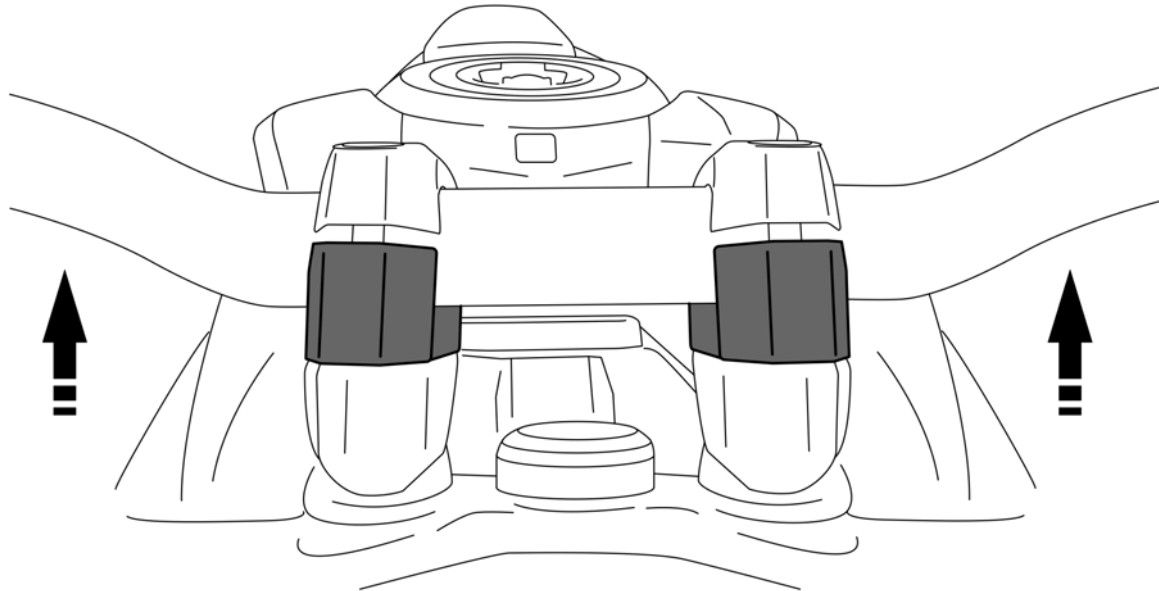

# TORRETAS UNIVERSALES / UNIVERSAL RISERS

**Ref. 3671P**

**Ref. 3672P**

**Ref. 3740P**

**Ref. 3741P**

REF:	SCREWS	QTY.
3671P	M8x45 + M8x55 screws	4+4
3672P	M8x55 + M8x65 screws	4+4
3740P	M8x45 + M8x55 screws	4+4
3741P	M8x55 + M8x65 screws	4+4

NOTE: To verify the screws, add the elevator height to the original screw (20 or 30)

BMW R1200GS '04-'18 / BMW R1200GS ADVENTURE '06-'18  
 BMW R1200GS EXCLUSIVE '17-'18 / BMW R1200GS RALLY '17-'18  
 BMW R1250GS '18-'20 / R1250GS ADVENTURE '18-'20 / R1250GS HP '18-'20