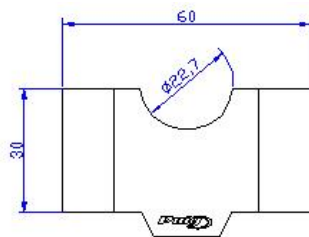

# TORRETAS UNIVERSALES / UNIVERSAL RISERS

**Ref. 3671P**

**Ref. 3672P**

**Ref. 3740P**

**Ref. 3741P**

REF:	SCREWS	QTY.
3671P	M8x45 + M8x55 screws	4+4
3672P	M8x55 + M8x65 screws	4+4
3740P	M8x45 + M8x55 screws	4+4
3741P	M8x55 + M8x65 screws	4+4

NOTE: To verify the screws, add the elevator height to the original screw (20 or 30)

BMW R1200GS '04-'18 / BMW R1200GS ADVENTURE '06-'18  
 BMW R1200GS EXCLUSIVE '17-'18 / BMW R1200GS RALLY '17-'18  
 BMW R1250GS '18-'20 / R1250GS ADVENTURE '18-'20 / R1250GS HP '18-'20

REF 20308P  
 REF 20309P

**TORRETA Ø32 / Ø32 RISER**

**Ref. 20308P**

**Ref. 20309P**

**Ref. 20308P**

**Ref. 20309P**

REF:	SCREWS	QTY.
20308P	M8x55 screws	4
20309P	M8x65 screws	4