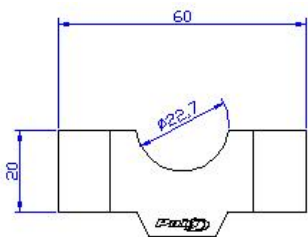

# TORRETAS UNIVERSALES / UNIVERSAL RISERS

**Ref. 3671P**

**Ref. 3672P**

**Ref. 3740P**

**Ref. 3741P**

REF:	SCREWS	QTY.
3671P	M8x45 + M8x55 screws	4+4
3672P	M8x55 + M8x65 screws	4+4
3740P	M8x45 + M8x55 screws	4+4
3741P	M8x55 + M8x65 screws	4+4

NOTE: To verify the screws, add the elevator height to the original screw (20 or 30)

BMW R1200GS '04-'18 / BMW R1200GS ADVENTURE '06-'18  
 BMW R1200GS EXCLUSIVE '17-'18 / BMW R1200GS RALLY '17-'18  
 BMW R1250GS '18-'20 / R1250GS ADVENTURE '18-'20 / R1250GS HP '18-'20

REF 20308P  
 REF 20309P

**TORRETA Ø32 / Ø32 RISER**

**Ref. 20308P**

**Ref. 20309P**

**Ref. 20308P**

**Ref. 20309P**

REF:	SCREWS	QTY.
20308P	M8x55 screws	4
20309P	M8x65 screws	4