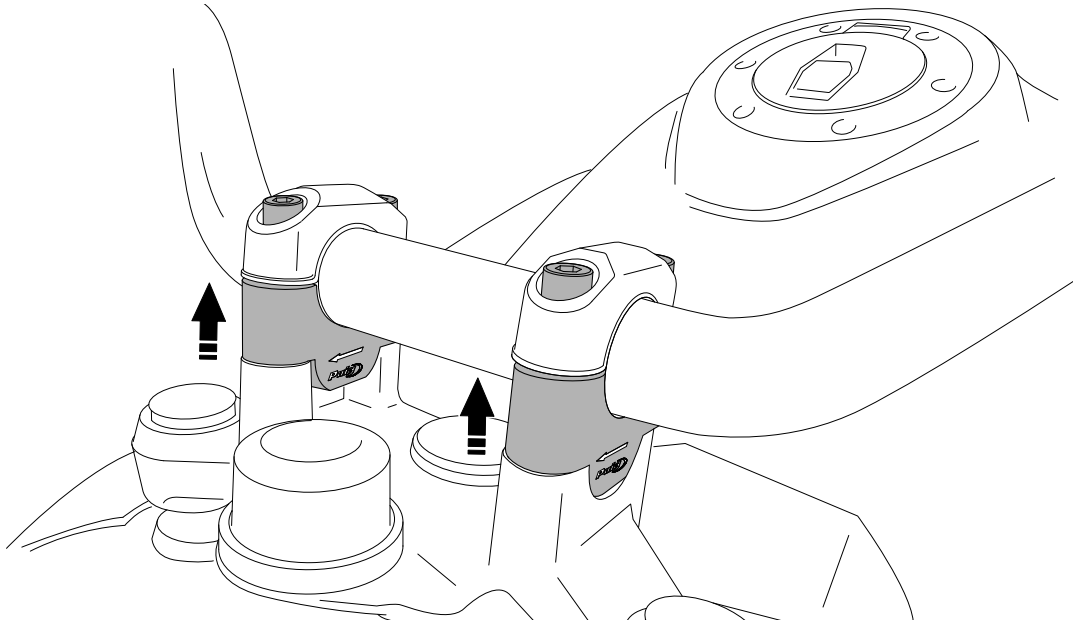

# TORRETAS UNIVERSALES / UNIVERSAL RISERS

**Ref. 3671P**

**Ref. 3672P**

**Ref. 3740P**

**Ref. 3741P**

REF:	SCREWS	QTY.
3671P	M8x45 + M8x55 screws	4+4
3672P	M8x55 + M8x65 screws	4+4
3740P	M8x45 + M8x55 screws	4+4
3741P	M8x55 + M8x65 screws	4+4

NOTE: To verify the screws, add the elevator height to the original screw (20 or 30)

BMW R1200GS '04-'18 / BMW R1200GS ADVENTURE '06-'18  
 BMW R1200GS EXCLUSIVE '17-'18 / BMW R1200GS RALLY '17-'18  
 BMW R1250GS '18-'20 / R1250GS ADVENTURE '18-'20 / R1250GS HP '18-'20

REF 20308P  
 REF 20309P

**TORRETA Ø32 / Ø32 RISER**

**Ref. 20308P**

**Ref. 20309P**

**Ref. 20308P**

**Ref. 20309P**

REF:	SCREWS	QTY.
20308P	M8x55 screws	4
20309P	M8x65 screws	4