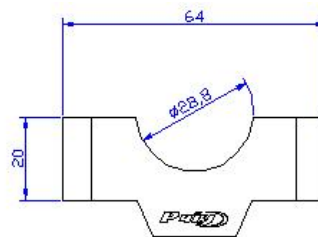

# TORRETAS UNIVERSALES / UNIVERSAL RISERS

**Ref. 3671P**

**Ref. 3672P**

**Ref. 3740P**

**Ref. 3741P**

REF:	SCREWS	QTY.
3671P	M8x45 + M8x55 screws	4+4
3672P	M8x55 + M8x65 screws	4+4
3740P	M8x45 + M8x55 screws	4+4
3741P	M8x55 + M8x65 screws	4+4

NOTE: To verify the screws, add the elevator height to the original screw (20 or 30)

BMW R1200GS '04-'18 / BMW R1200GS ADVENTURE '06-'18  
 BMW R1200GS EXCLUSIVE '17-'18 / BMW R1200GS RALLY '17-'18  
 BMW R1250GS '18-'20 / R1250GS ADVENTURE '18-'20 / R1250GS HP '18-'20

REF 20308P  
 REF 20309P

**TORRETA Ø32 / Ø32 RISER**

**Ref. 20308P**

**Ref. 20309P**

**Ref. 20308P**

**Ref. 20309P**

REF:	SCREWS	QTY.
20308P	M8x55 screws	4
20309P	M8x65 screws	4