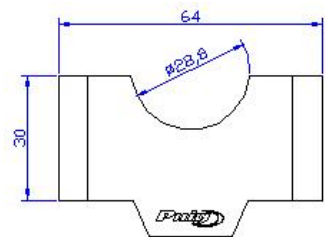

# TORRETAS UNIVERSALES / UNIVERSAL RISERS

**Ref. 3671P**

**Ref. 3672P**

**Ref. 3740P**

**Ref. 3741P**

REF:	SCREWS	QTY.
3671P	M8x45 + M8x55 screws	4+4
3672P	M8x55 + M8x65 screws	4+4
3740P	M8x45 + M8x55 screws	4+4
3741P	M8x55 + M8x65 screws	4+4

NOTE: To verify the screws, add the elevator height to the original screw (20 or 30)

BMW R1200GS '04-'18 / BMW R1200GS ADVENTURE '06-'18  
 BMW R1200GS EXCLUSIVE '17-'18 / BMW R1200GS RALLY '17-'18  
 BMW R1250GS '18-'20 / R1250GS ADVENTURE '18-'20 / R1250GS HP '18-'20

REF 20308P  
 REF 20309P

**TORRETA Ø32 / Ø32 RISER**

**Ref. 20308P**

**Ref. 20309P**

**Ref. 20308P**

**Ref. 20309P**

REF:	SCREWS	QTY.
20308P	M8x55 screws	4
20309P	M8x65 screws	4