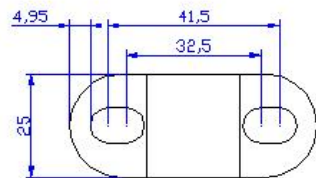

# TORRETAS UNIVERSALES / UNIVERSAL RISERS

**Ref. 3671P**

**Ref. 3672P**

**Ref. 3740P**

**Ref. 3741P**

REF:	SCREWS	QTY.
3671P	M8x45 + M8x55 screws	4+4
3672P	M8x55 + M8x65 screws	4+4
3740P	M8x45 + M8x55 screws	4+4
3741P	M8x55 + M8x65 screws	4+4

NOTE: To verify the screws, add the elevator height to the original screw (20 or 30)

BMW R1200GS '04-'18 / BMW R1200GS ADVENTURE '06-'18  
 BMW R1200GS EXCLUSIVE '17-'18 / BMW R1200GS RALLY '17-'18  
 BMW R1250GS '18-'20 / R1250GS ADVENTURE '18-'20 / R1250GS HP '18-'20

REF 20308P  
 REF 20309P

**TORRETA Ø32 / Ø32 RISER**

**Ref. 20308P**

**Ref. 20309P**

**Ref. 20308P**

**Ref. 20309P**

REF:	SCREWS	QTY.
20308P	M8x55 screws	4
20309P	M8x65 screws	4