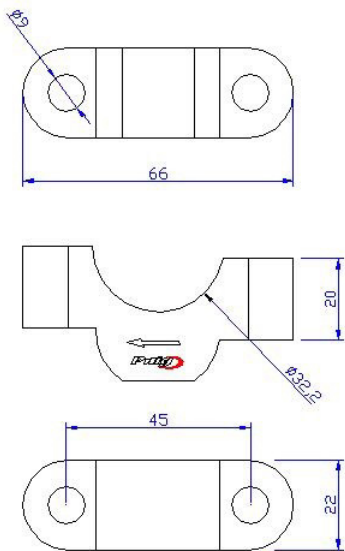

# TORRETAS UNIVERSALES / UNIVERSAL RISERS

**Ref. 3671P**

**Ref. 3672P**

**Ref. 3740P**

**Ref. 3741P**

REF:	SCREWS	QTY.
3671P	M8x45 + M8x55 screws	4+4
3672P	M8x55 + M8x65 screws	4+4
3740P	M8x45 + M8x55 screws	4+4
3741P	M8x55 + M8x65 screws	4+4

NOTE: To verify the screws, add the elevator height to the original screw (20 or 30)

BMW R1200GS '04-'18 / BMW R1200GS ADVENTURE '06-'18  
 BMW R1200GS EXCLUSIVE '17-'18 / BMW R1200GS RALLY '17-'18  
 BMW R1250GS '18-'20 / R1250GS ADVENTURE '18-'20 / R1250GS HP '18-'20

REF 20308P  
 REF 20309P

**TORRETA Ø32 / Ø32 RISER**

**Ref. 20308P**

**Ref. 20309P**

**Ref. 20308P**

**Ref. 20309P**

REF:	SCREWS	QTY.
20308P	M8x55 screws	4
20309P	M8x65 screws	4