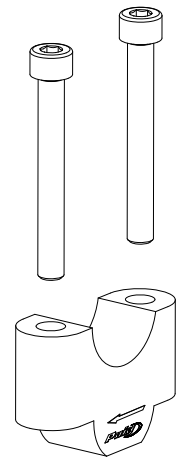

# TORRETAS UNIVERSALES / UNIVERSAL RISERS

**Ref. 3671P**

**Ref. 3672P**

**Ref. 3740P**

**Ref. 3741P**

REF:	SCREWS	QTY.
3671P	M8x45 + M8x55 screws	4+4
3672P	M8x55 + M8x65 screws	4+4
3740P	M8x45 + M8x55 screws	4+4
3741P	M8x55 + M8x65 screws	4+4

NOTE: To verify the screws, add the elevator height to the original screw (20 or 30)

BMW R1200GS '04-'18 / BMW R1200GS ADVENTURE '06-'18  
 BMW R1200GS EXCLUSIVE '17-'18 / BMW R1200GS RALLY '17-'18  
 BMW R1250GS '18-'20 / R1250GS ADVENTURE '18-'20 / R1250GS HP '18-'20

REF 20308P  
 REF 20309P

**TORRETA Ø32 / Ø32 RISER**

**Ref. 20308P**

**Ref. 20309P**

**Ref. 20308P**

**Ref. 20309P**

REF:	SCREWS	QTY.
20308P	M8x55 screws	4
20309P	M8x65 screws	4