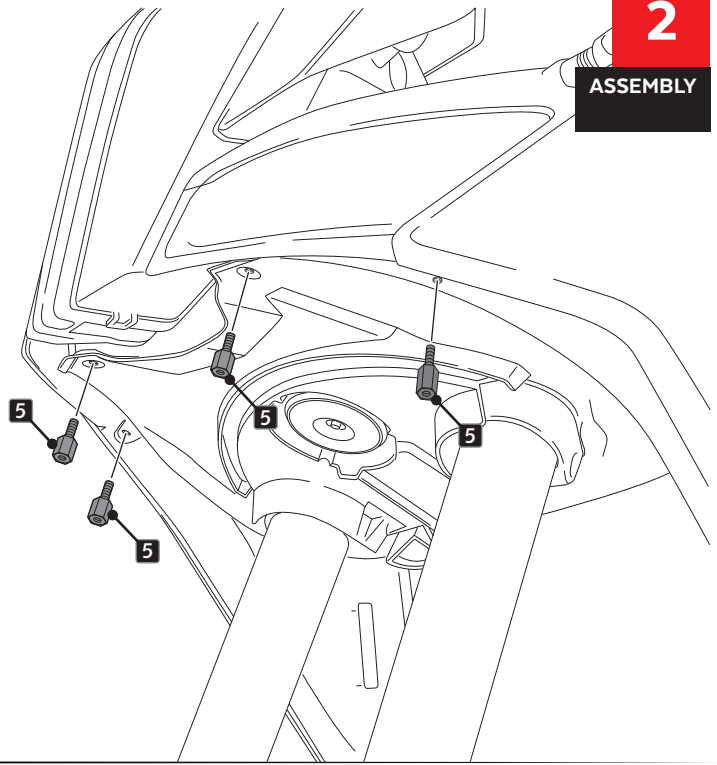

KTM 1290 SUPERADVENTURE R/S '17-

M O U N T I N G I N S T R U C T I O N S

REF 3662

BEAK EXTENDER

ID	PART	DESCRIPTION	QTY	REF
1		Beak	1	3662J
2		M5x11 Ø11 ISO 7380 Allen screw	4	TORNI-AI----520
3		M5x1 nylon washer	4	ARNV0000000245
4		Ø4,5 x Ø11 x 2mm rubber washer	4	ARAND-EPDM--722
5		M5x13 special screw Hexagonal length 11 (M5x8) BLACK	4	TORNI-EM5---514

KTM 1290 SUPERADVENTURE R/S '17-

MOUNTING INSTRUCTIONS

1

DISASSEMBLY

2

ASSEMBLY

3

ASSEMBLY

4

ASSEMBLY