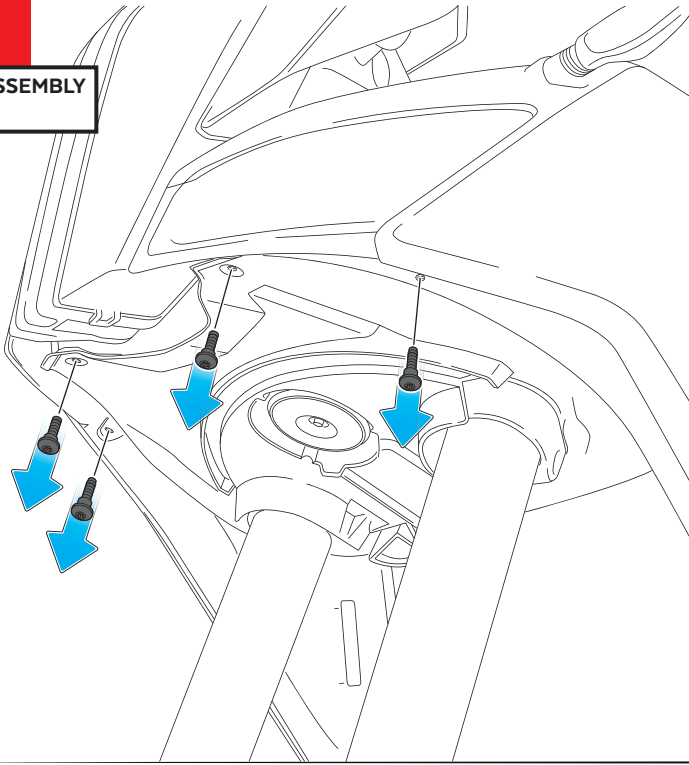

KTM 1290 SUPERADVENTURE R/S '17-

M O U N T I N G I N S T R U C T I O N S

REF 3662

BEAK EXTENDER

ID	PART	DESCRIPTION	QTY	REF
1		Beak	1	3662J
2		M5x11 Ø11 ISO 7380 Allen screw	4	TORNI-AI----520
3		M5x1 nylon washer	4	ARNV0000000245
4		Ø4,5 x Ø11 x 2mm rubber washer	4	ARAND-EPDM--722
5		M5x13 special screw Hexagonal length 11 (M5x8) BLACK	4	TORNI-EM5---514

KTM 1290 SUPERADVENTURE R/S '17-

MOUNTING INSTRUCTIONS

1

DISASSEMBLY

2

ASSEMBLY

3

ASSEMBLY

4

ASSEMBLY