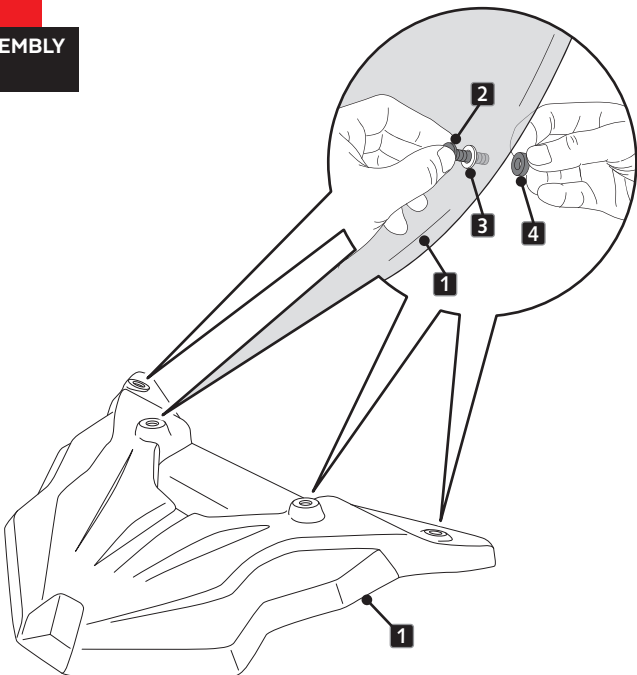

KTM 1290 SUPERADVENTURE R/S '17-

M O U N T I N G I N S T R U C T I O N S

REF 3662

BEAK EXTENDER

ID	PART	DESCRIPTION	QTY	REF
1		Beak	1	3662J
2		M5x11 Ø11 ISO 7380 Allen screw	4	TORNI-AI----520
3		M5x1 nylon washer	4	ARNV0000000245
4		Ø4,5 x Ø11 x 2mm rubber washer	4	ARAND-EPDM--722
5		M5x13 special screw Hexagonal length 11 (M5x8) BLACK	4	TORNI-EM5---514

KTM 1290 SUPERADVENTURE R/S '17-

MOUNTING INSTRUCTIONS

1

DISASSEMBLY

2

ASSEMBLY

3

ASSEMBLY

4

ASSEMBLY