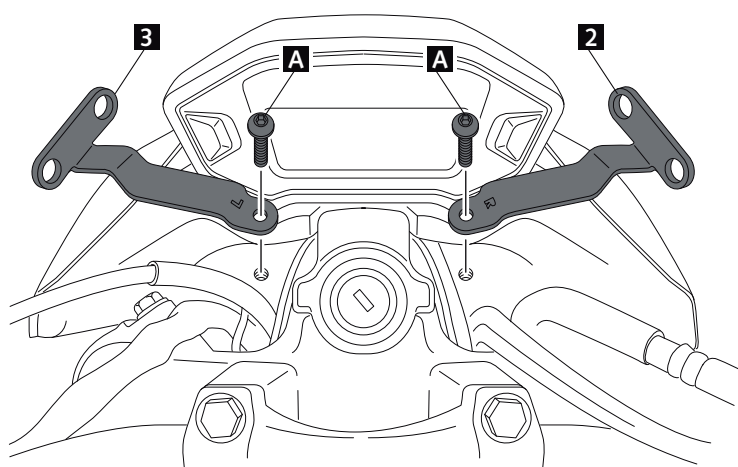

2

ASSEMBLY

A Original screws

3

ASSEMBLY