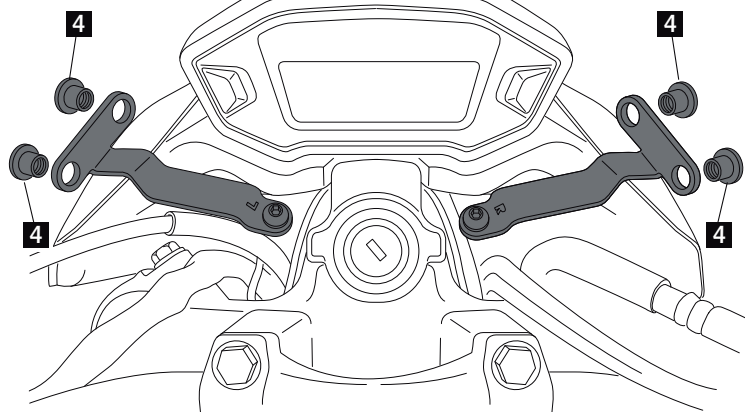

HONDA CB500F '16-

MOUNTING INSTRUCTIONS

1

DISASSEMBLY

2

ASSEMBLY

A Original screws

3

ASSEMBLY

4

ASSEMBLY