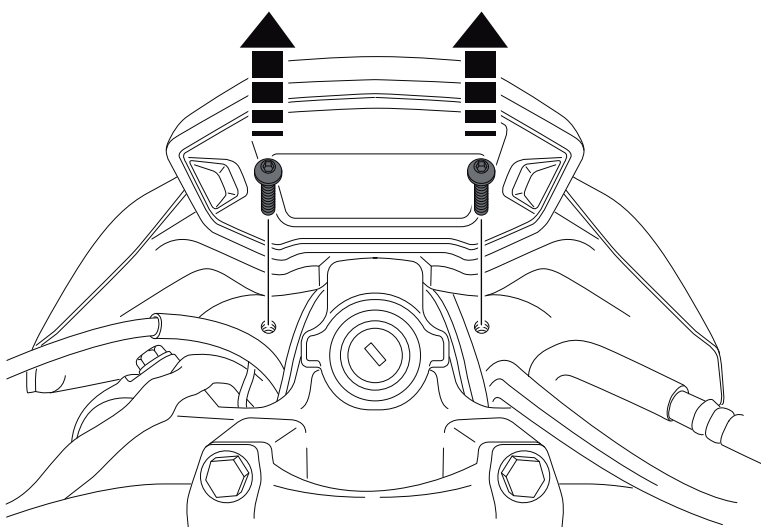

HONDA CB500F '16-

MOUNTING INSTRUCTIONS

1

DISASSEMBLY