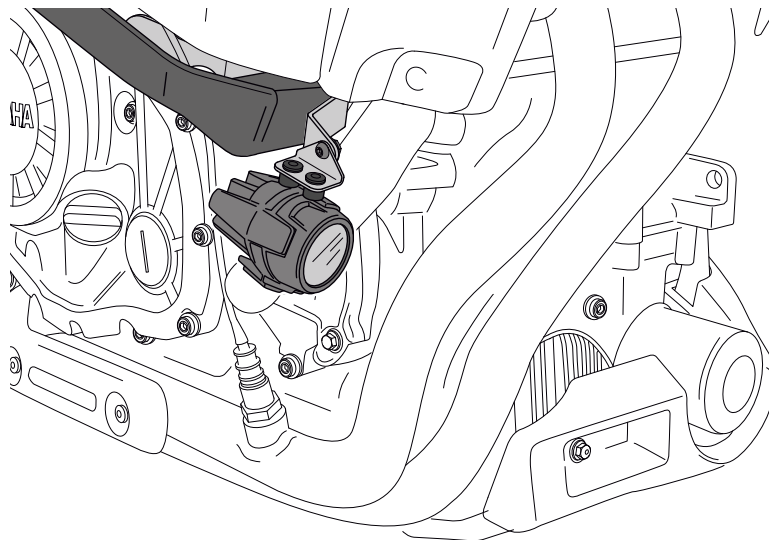

## M O U N T I N G I N S T R U C T I O N S

REF 3644N

LED SPOTLIGHTS SUPP

| ID. | PART | DESCRIPTION                          | QTY. | REF.:           |
|-----|------|--------------------------------------|------|-----------------|
| 1   |      | Support set                          | 1    | SOPORFOC22-1-22 |
| 2   |      | Support set                          | 1    | SOPORFOC24-1-24 |
| 3   |      | M6x15 DIN1001 screw                  | 2    | TORNI-I7380-403 |
| 4   |      | M6 DIN6923 nut                       | 2    | TUERCAEM6G-0213 |
| 5   |      | M6 DIN125/A washer                   | 2    | ARANDEPD125-054 |
| 6   |      | Spile length 6                       | 4    | CASQUI-----776  |
| 7   |      | M5 screw cap                         | 4    | TAPON-----85    |
| 8   |      | Small bridle                         | 4    | BRIDAN100X2'5-N |
| 9   |      | Medium bridle                        | 4    | BRIDAN142X3'6-N |
| 10  |      | Screw (Included with the spotlight)  | 4    | n/a             |
| 11  |      | Washer (Included with the spotlight) | 4    | n/a             |