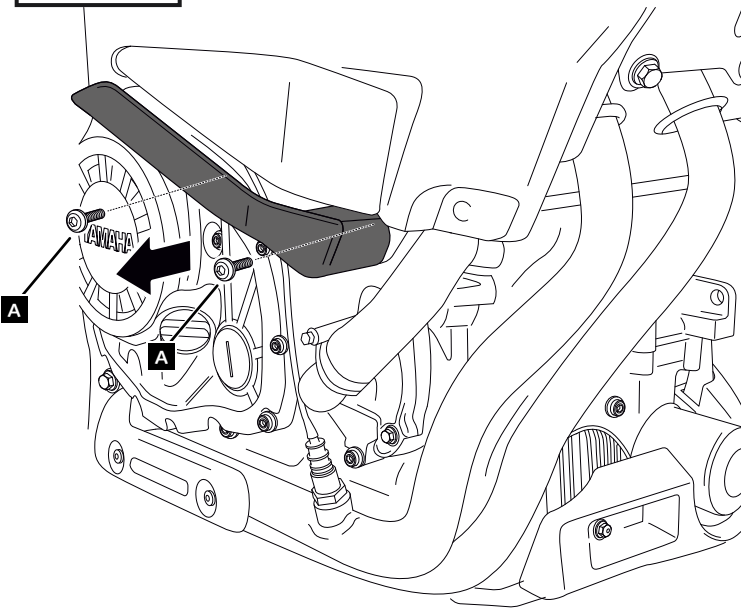

YAMAHA XT1200Z SUPER TÉNÉRÉ '18-

MOUNTING INSTRUCTIONS

1

DISASSEMBLY

A Original screws