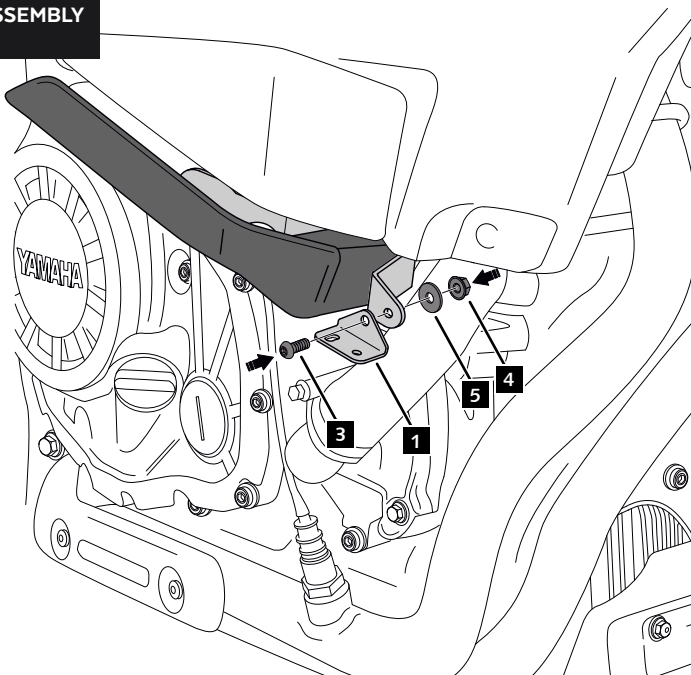

## M O U N T I N G I N S T R U C T I O N S

REF 3644N

LED SPOTLIGHTS SUPP

| ID. | PART | DESCRIPTION                          | QTY. | REF.:           |
|-----|------|--------------------------------------|------|-----------------|
| 1   |      | Support set                          | 1    | SOPORFOC22-1-22 |
| 2   |      | Support set                          | 1    | SOPORFOC24-1-24 |
| 3   |      | M6x15 DIN1001 screw                  | 2    | TORNI-I7380-403 |
| 4   |      | M6 DIN6923 nut                       | 2    | TUERCAEM6G-0213 |
| 5   |      | M6 DIN125/A washer                   | 2    | ARANDEPD125-054 |
| 6   |      | Spile length 6                       | 4    | CASQUI-----776  |
| 7   |      | M5 screw cap                         | 4    | TAPON-----85    |
| 8   |      | Small bridle                         | 4    | BRIDAN100X2'5-N |
| 9   |      | Medium bridle                        | 4    | BRIDAN142X3'6-N |
| 10  |      | Screw (Included with the spotlight)  | 4    | n/a             |
| 11  |      | Washer (Included with the spotlight) | 4    | n/a             |

## MOUNTING INSTRUCTIONS

1

DISASSEMBLY

**A** Original screws

2

ASSEMBLY

**A** Original screws

3

ASSEMBLY

4

ASSEMBLY