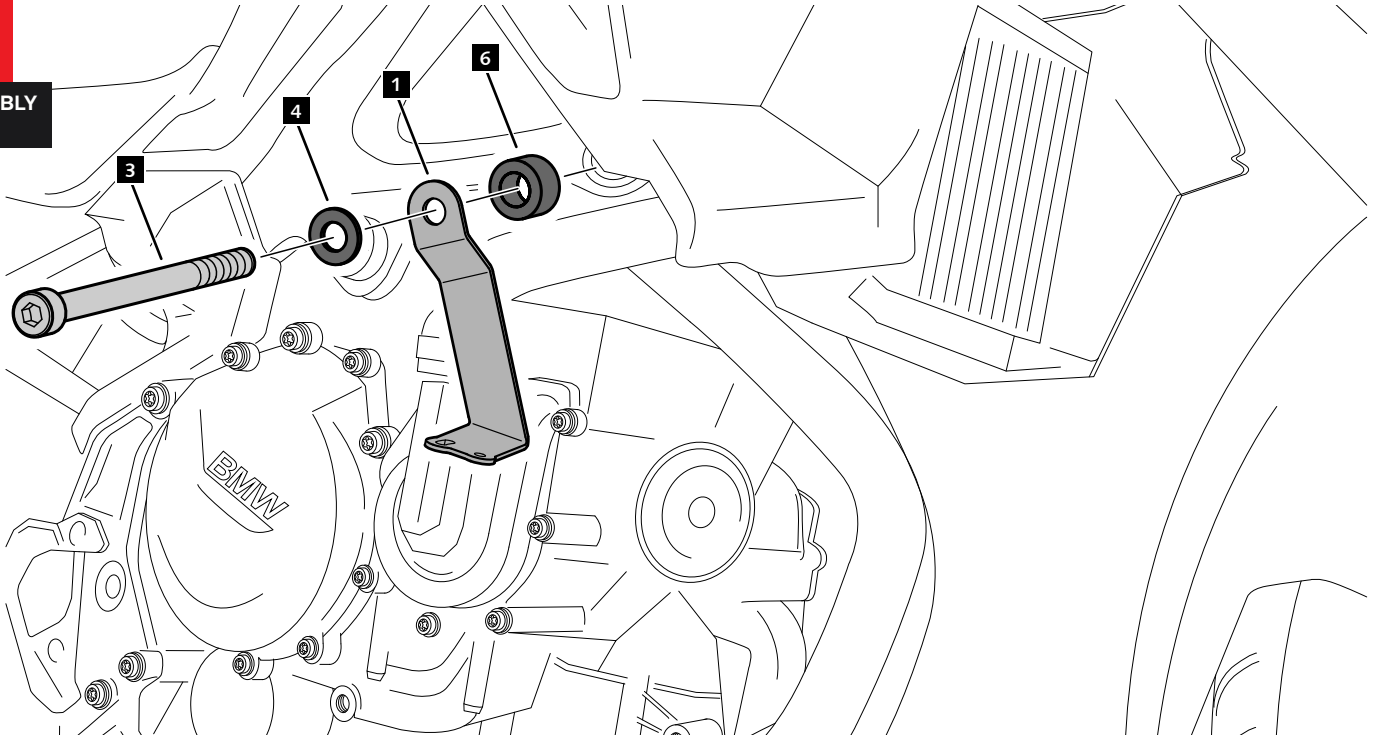

BMW F850GS '18-

REF 3642N

MOUNTING INSTRUCTIONS

1

ASSEMBLY