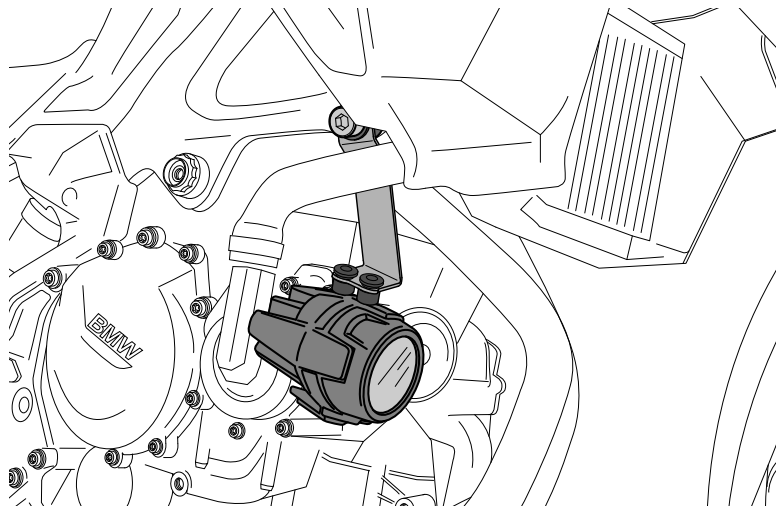

BMW F850GS '18-

MOUNTING INSTRUCTIONS

REF 3642N

LED SPOTLIGHTS SUPPORT

ID.	PART	DESCRIPTION	QTY.	REF.:
1		Support kit (L/R)	1	SOPORFOC20-2-20
2		M12/175x100 DIN912 allen screw	1	M2tM12175100A98
3		M12/175x110 DIN912 right allen screw	1	M2tM12175110A98
4		M12 DIN433 washer	2	ARANM12DIN433ZB
5		Øext 20, Øint12'5, L55 spacer	1	CASQU455-0-1755
6		Øext 20, Øint12'5, L8 right spacer	1	CASQU453-0-1753
7		Spile length 6mm	4	CASQUI-----776
8		M5 screw cap	4	TAPON-----85
9		Medium bridle	4	BRIDAN142X3'6-N
10		Medium bridle	4	BRIDAN142X3'6-N
11		Screw (Included with the spotlight)	4	n/a
12		Washer (Included with the spotlight)	4	n/a