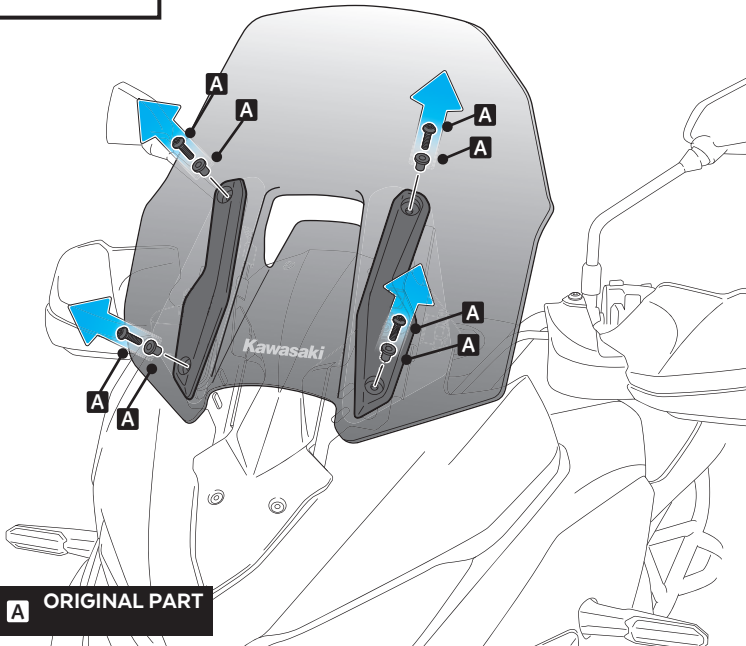

KAWASAKI VERSYS 1000 SE '19-

MOUNTING INSTRUCTIONS

1

DISASSEMBLY