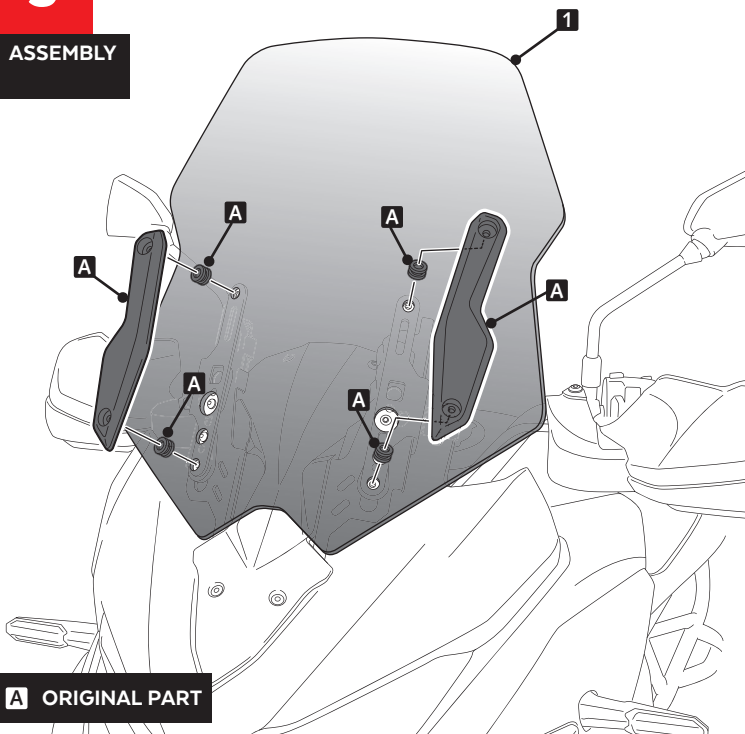

KAWASAKI VERSYS 1000 SE '19-

MOUNTING INSTRUCTIONS

1

DISASSEMBLY

2

DISASSEMBLY

3

ASSEMBLY

4

ASSEMBLY