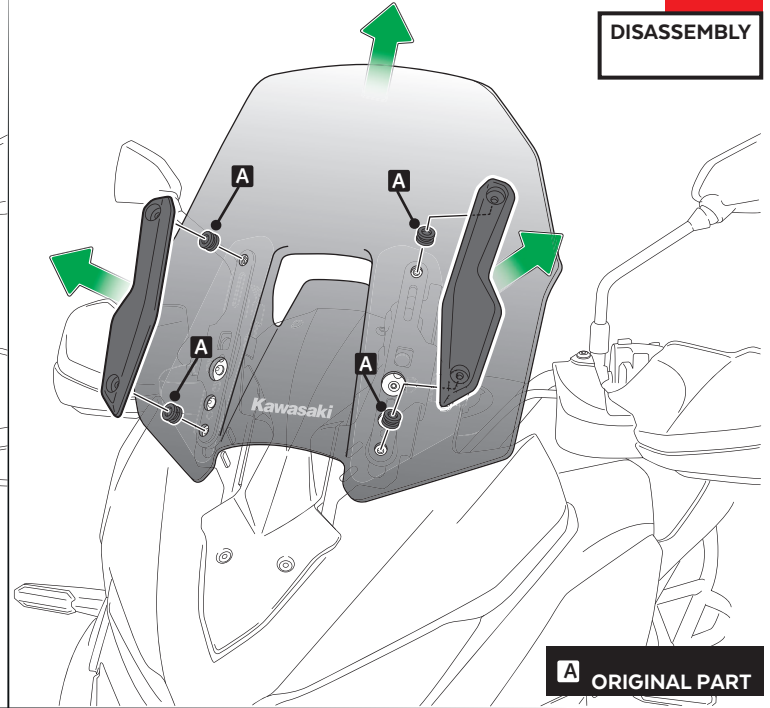

ID	PART	DESCRIPTION	QTY	REF
1		Screen	1	3640F/H/WM3

KAWASAKI VERSYS 1000 SE '19-

MOUNTING INSTRUCTIONS

1

DISASSEMBLY

2

DISASSEMBLY

3