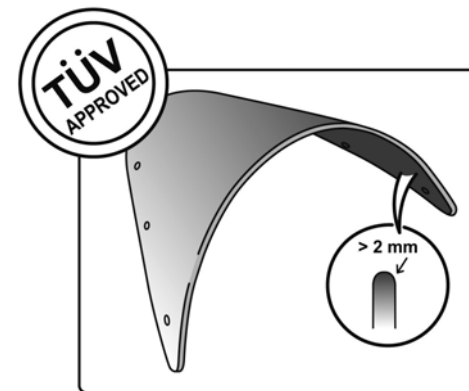

TECHNICAL FEATURES

Check the ABE HOMOLOGATION document if the product is homologated for your motorcycle

ROUNDED CONTOUR-PROFILE

TÜV APPROVED