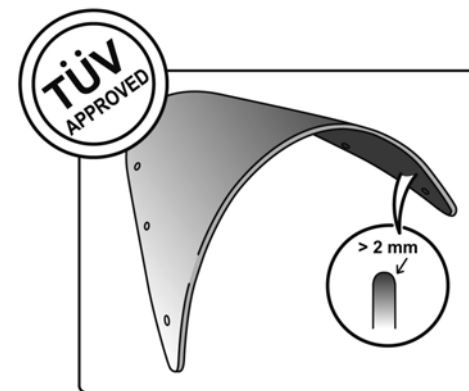

TECHNICAL FEATURES

ROUNDED CONTOUR-PROFILE

Check the ABE HOMOLOGATION document if the product is homologated for your motorcycle

TÜV APPROVED