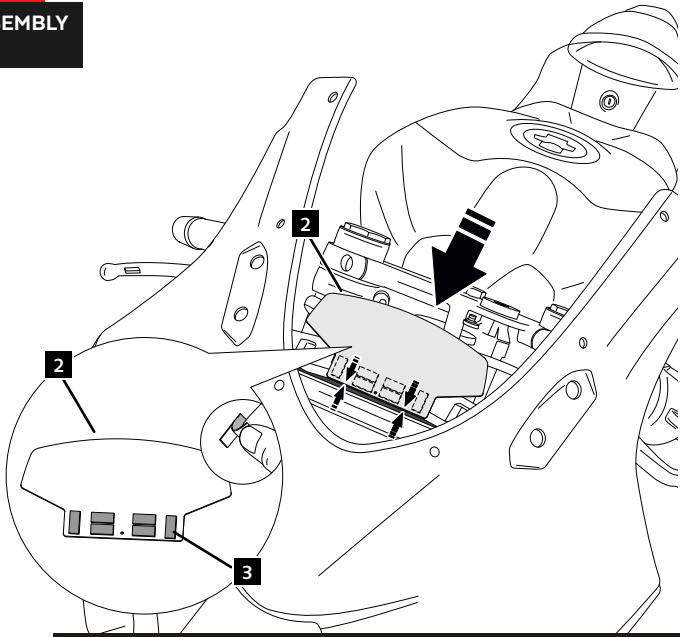

SUZUKI GSX-R1000/R'17-

MOUNTING INSTRUCTIONS

REF 3631

R - RACER SCREEN

ID.	PART	DESCRIPTION	QTY.	REF.:
1		R-Racer screen	1	3631W/A/F/H/NWM3
2		VISOR (visor to avoid magnifying glass effect)	1	SOPOR1P1---9013
3		Adhesive strips 2 units 18mm x 7mm	3	ADHESI-TDCE-179

3

DISASSEMBLY

ORIGINAL SCREEN

A Original screws

4

ASSEMBLY

1 PUIG SCREEN

A Original screws

SUZUKI GSX-R1000/R'17-

MOUNTING INSTRUCTIONS

5

ASSEMBLY

ID-3

Extract the paper from the double-sided adhesive tape.

6

ASSEMBLY