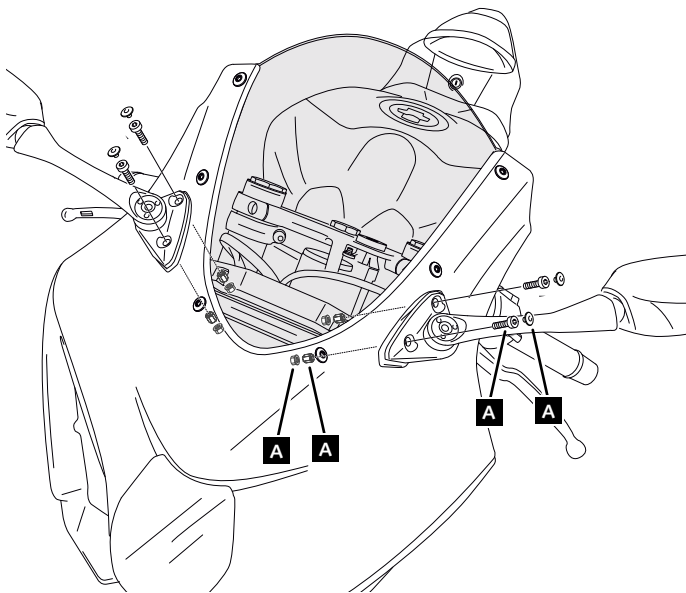

SUZUKI GSX-R1000/R'17-

MOUNTING INSTRUCTIONS

REF 3631

R - RACER SCREEN

ID.	PART	DESCRIPTION	QTY.	REF.:
1		R-Racer screen	1	3631W/A/F/H/NWM3
2		VISOR (visor to avoid magnifying glass effect)	1	SOPOR1P1---9013
3		Adhesive strips 2 units 18mm x 7mm	3	ADHESI-TDCE-179

SUZUKI GSX-R1000/R'17-

MOUNTING INSTRUCTIONS

1

DISASSEMBLY

A Tornillería original

2

DISASSEMBLY

A Tornillería original

SUZUKI GSX-R1000/R'17-

MOUNTING INSTRUCTIONS

5

ASSEMBLY

ID-3

Extract the paper from the double-sided adhesive tape.

6

ASSEMBLY