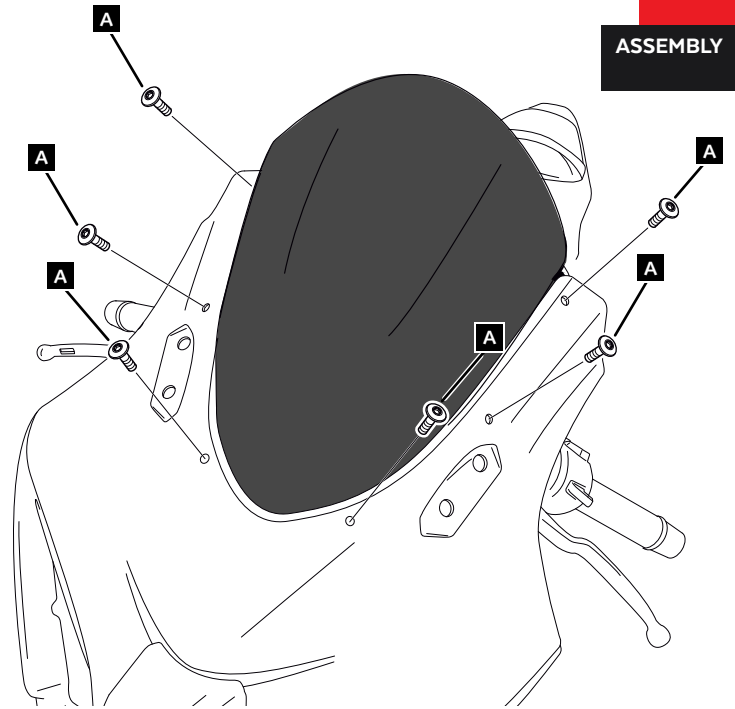

3

DISASSEMBLY

ORIGINAL SCREEN

A Original screws

4

ASSEMBLY

1 PUIG SCREEN

A Original screws

SUZUKI GSX-R1000/R'17-

MOUNTING INSTRUCTIONS

5

ASSEMBLY

ID-3

Extract the paper from the double-sided adhesive tape.

6

ASSEMBLY