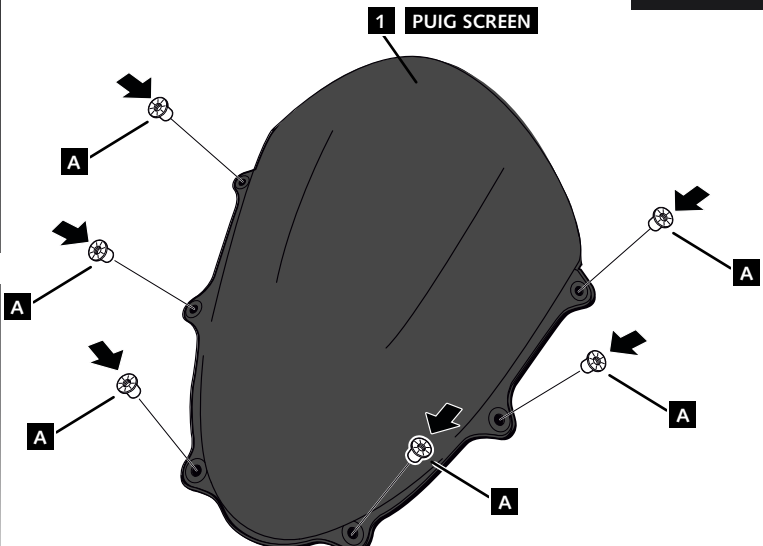

SUZUKI GSX-R1000/R'17-

MOUNTING INSTRUCTIONS

REF 3631

R - RACER SCREEN

ID.	PART	DESCRIPTION	QTY.	REF.:
1		R-Racer screen	1	3631W/A/F/H/NWM3
2		VISOR (visor to avoid magnifying glass effect)	1	SOPOR1P1---9013
3		Adhesive strips 2 units 18mm x 7mm	3	ADHESI-TDCE-179

3

DISASSEMBLY

ORIGINAL SCREEN

A Original screws

4

ASSEMBLY

1 PUIG SCREEN

A Original screws

SUZUKI GSX-R1000/R'17-

MOUNTING INSTRUCTIONS

5

ASSEMBLY

ID-3

Extract the paper from the double-sided adhesive tape.

6

ASSEMBLY