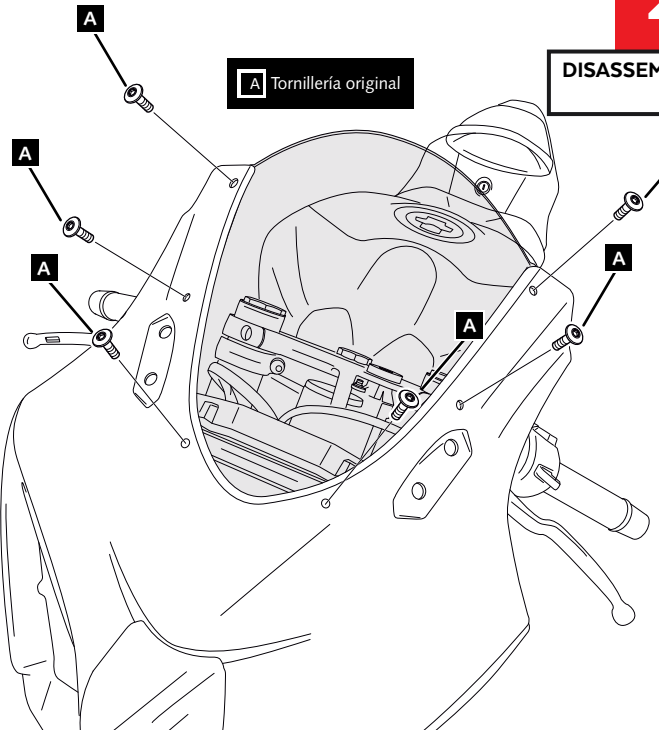

SUZUKI GSX-R1000/R'17-

MOUNTING INSTRUCTIONS

REF 3631

R - RACER SCREEN

ID.	PART	DESCRIPTION	QTY.	REF.:
1		R-Racer screen	1	3631W/A/F/H/NWM3
2		VISOR (visor to avoid magnifying glass effect)	1	SOPOR1P1---9013
3		Adhesive strips 2 units 18mm x 7mm	3	ADHESI-TDCE-179

SUZUKI GSX-R1000/R'17-

MOUNTING INSTRUCTIONS

1

DISASSEMBLY

A Tornillería original

2

DISASSEMBLY

A Tornillería original

3

DISASSEMBLY

ORIGINAL SCREEN

A Original screws

4

ASSEMBLY

1 PUIG SCREEN

A Original screws

SUZUKI GSX-R1000/R'17-

MOUNTING INSTRUCTIONS

5

ASSEMBLY

ID-3

Extract the paper from the double-sided adhesive tape.

6

ASSEMBLY