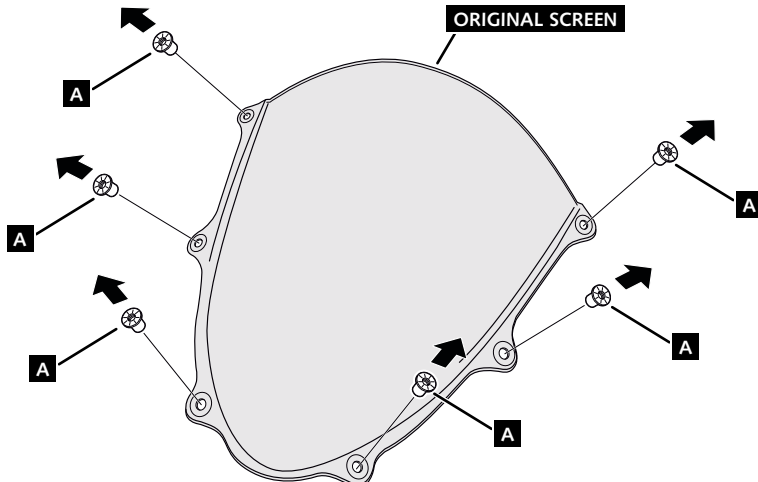

3

DISASSEMBLY

ORIGINAL SCREEN