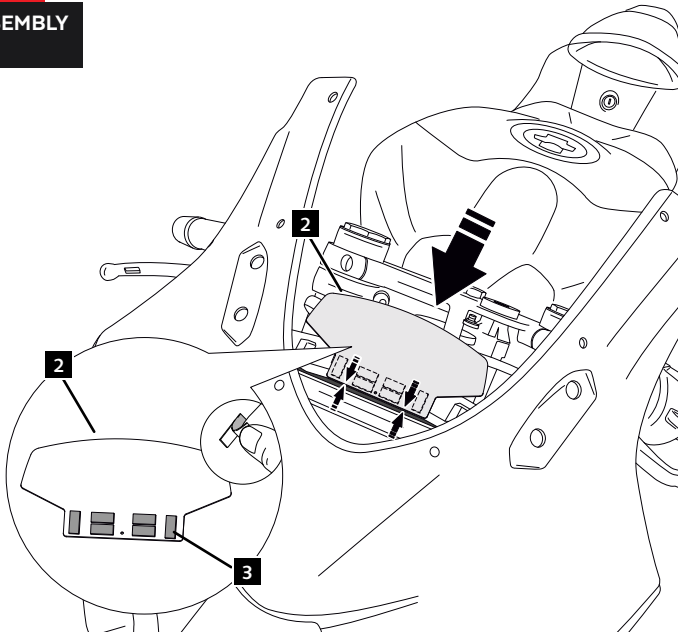

SUZUKI GSX-R1000/R'17-

MOUNTING INSTRUCTIONS

REF 3631

R - RACER SCREEN

ID.	PART	DESCRIPTION	QTY.	REF.:
1		R-Racer screen	1	3631W/A/F/H/NWM3
2		VISOR (visor to avoid magnifying glass effect)	1	SOPOR1P1---9013
3		Adhesive strips 2 units 18mm x 7mm	3	ADHESI-TDCE-179

SUZUKI GSX-R1000/R'17-

MOUNTING INSTRUCTIONS

1

DISASSEMBLY

A Original screws

2

DISASSEMBLY

A Original screws

3

DISASSEMBLY

ORIGINAL SCREEN

A Original screws

4

ASSEMBLY

1 PUIG SCREEN

A Original screws

SUZUKI GSX-R1000/R'17-

MOUNTING INSTRUCTIONS

5

ASSEMBLY

ID-3 Extract the paper from the double-sided adhesive tape.

6

ASSEMBLY

7