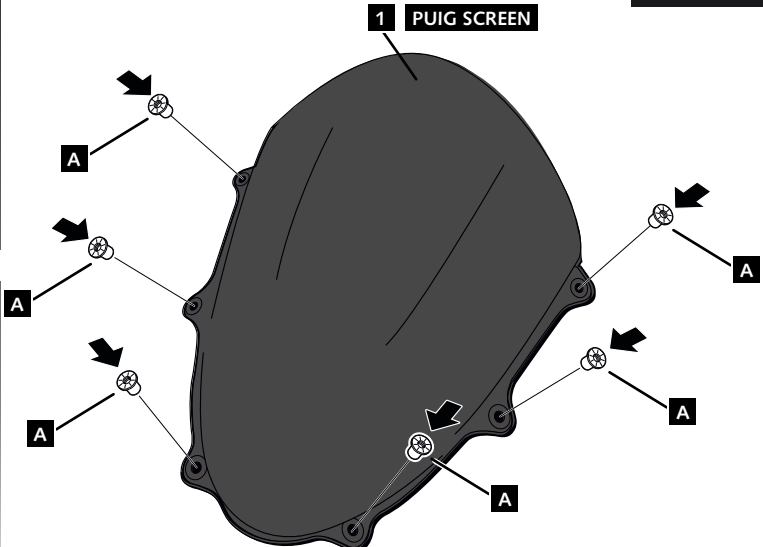

SUZUKI GSX-R1000/R'17-

MOUNTING INSTRUCTIONS

REF 3631

R - RACER SCREEN

ID.	PART	DESCRIPTION	QTY.	REF.:
1		R-Racer screen	1	3631W/A/F/H/NWM3
2		VISOR (visor to avoid magnifying glass effect)	1	SOPOR1P1---9013
3		Adhesive strips 2 units 18mm x 7mm	3	ADHESI-TDCE-179

SUZUKI GSX-R1000/R'17-

MOUNTING INSTRUCTIONS

1

DISASSEMBLY

A Original screws

2

DISASSEMBLY

A Original screws

3

DISASSEMBLY

ORIGINAL SCREEN

A Original screws

4

ASSEMBLY

1 PUIG SCREEN

A Original screws

SUZUKI GSX-R1000/R'17-

MOUNTING INSTRUCTIONS

5

ASSEMBLY

ID-3 Extract the paper from the double-sided adhesive tape.

6

ASSEMBLY

7