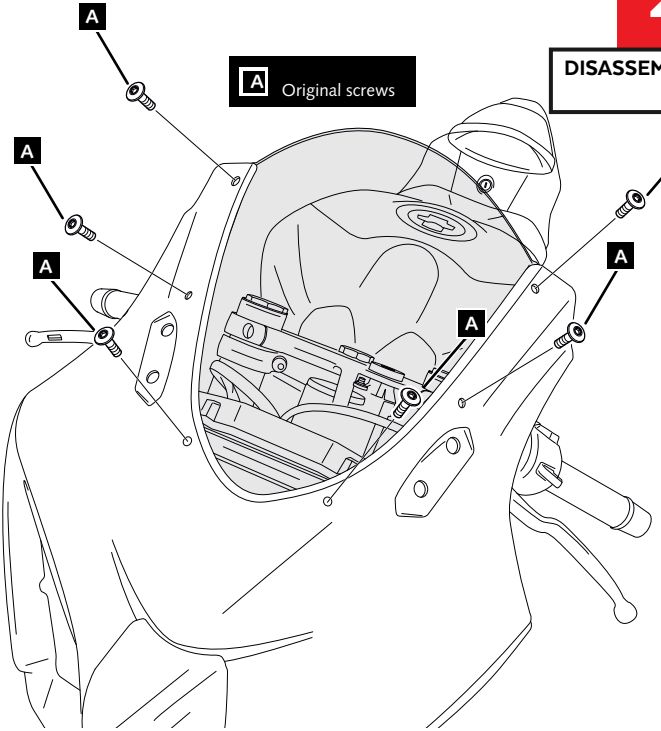

SUZUKI GSX-R1000/R'17-

MOUNTING INSTRUCTIONS

REF 3631

R - RACER SCREEN

ID.	PART	DESCRIPTION	QTY.	REF.:
1		R-Racer screen	1	3631W/A/F/H/NWM3
2		VISOR (visor to avoid magnifying glass effect)	1	SOPOR1P1---9013
3		Adhesive strips 2 units 18mm x 7mm	3	ADHESI-TDCE-179

SUZUKI GSX-R1000/R'17-

MOUNTING INSTRUCTIONS

1

DISASSEMBLY

A Original screws

2

DISASSEMBLY

A Original screws

3

DISASSEMBLY

ORIGINAL SCREEN

A Original screws

4

ASSEMBLY

1 PUIG SCREEN

A Original screws