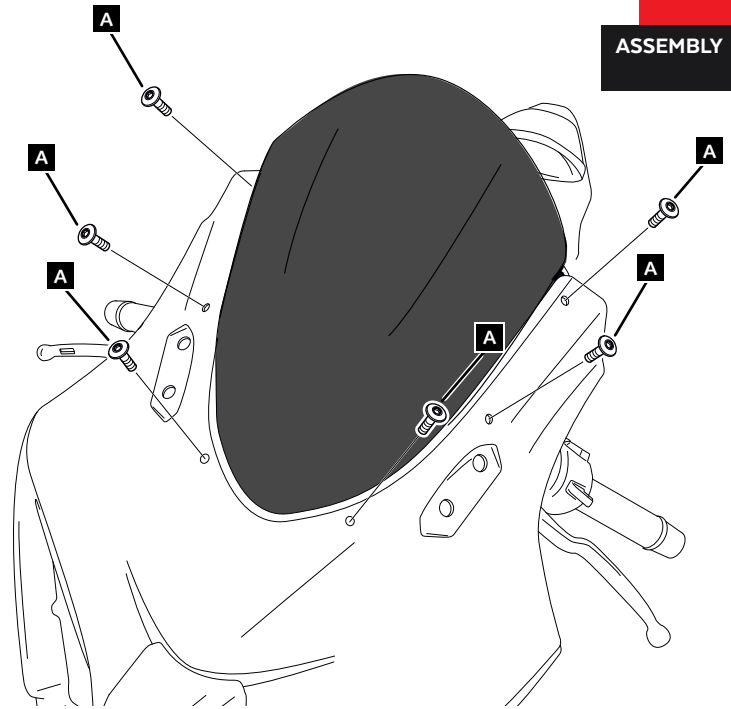

3

DISASSEMBLY

ORIGINAL SCREEN

A Original screws

4

ASSEMBLY

1 PUIG SCREEN

A Original screws

SUZUKI GSX-R1000/R'17-

MOUNTING INSTRUCTIONS

5

ASSEMBLY

ID-3 Extract the paper from the double-sided adhesive tape.

6

ASSEMBLY

7