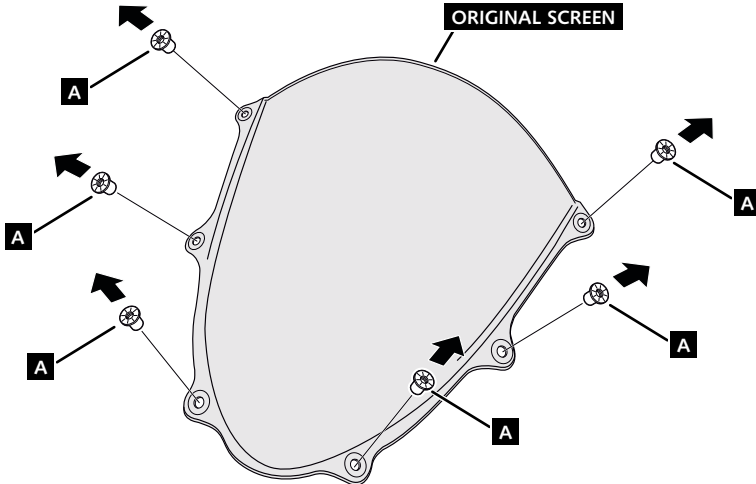

3

DISASSEMBLY

ORIGINAL SCREEN

A Original screws