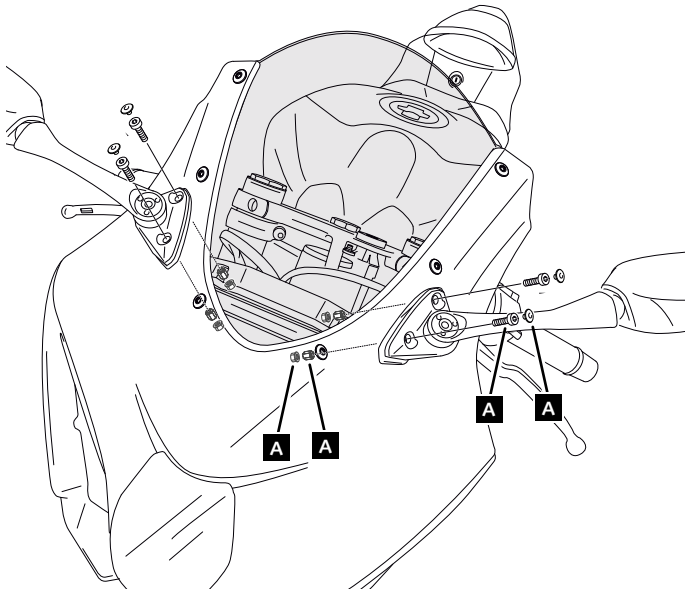

SUZUKI GSX-R1000/R'17-

MOUNTING INSTRUCTIONS

REF 3631

R - RACER SCREEN

ID.	PART	DESCRIPTION	QTY.	REF.:
1		R-Racer screen	1	3631W/A/F/H/NWM3
2		VISOR (visor to avoid magnifying glass effect)	1	SOPOR1P1---9013
3		Adhesive strips 2 units 18mm x 7mm	3	ADHESI-TDCE-179

SUZUKI GSX-R1000/R'17-

MOUNTING INSTRUCTIONS

1

DISASSEMBLY

A Original screws

2

DISASSEMBLY

A Original screws

SUZUKI GSX-R1000/R'17-

MOUNTING INSTRUCTIONS

5

ASSEMBLY

ID-3 Extract the paper from the double-sided adhesive tape.

6

ASSEMBLY

7