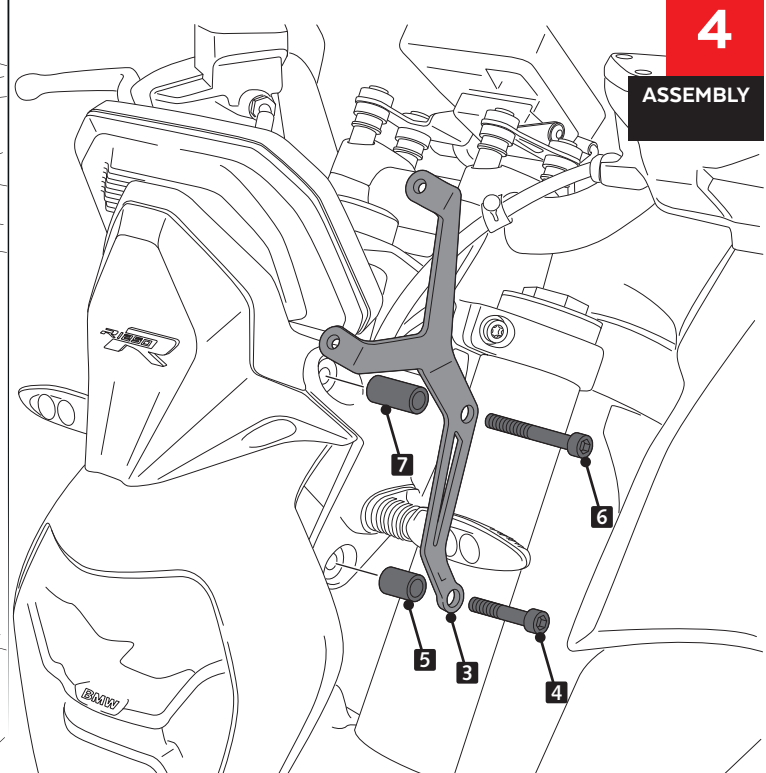

BMW R1250R '19-

MOUNTING INSTRUCTIONS

1

DISASSEMBLY

2

ASSEMBLY

3

DISASSEMBLY

4

ASSEMBLY