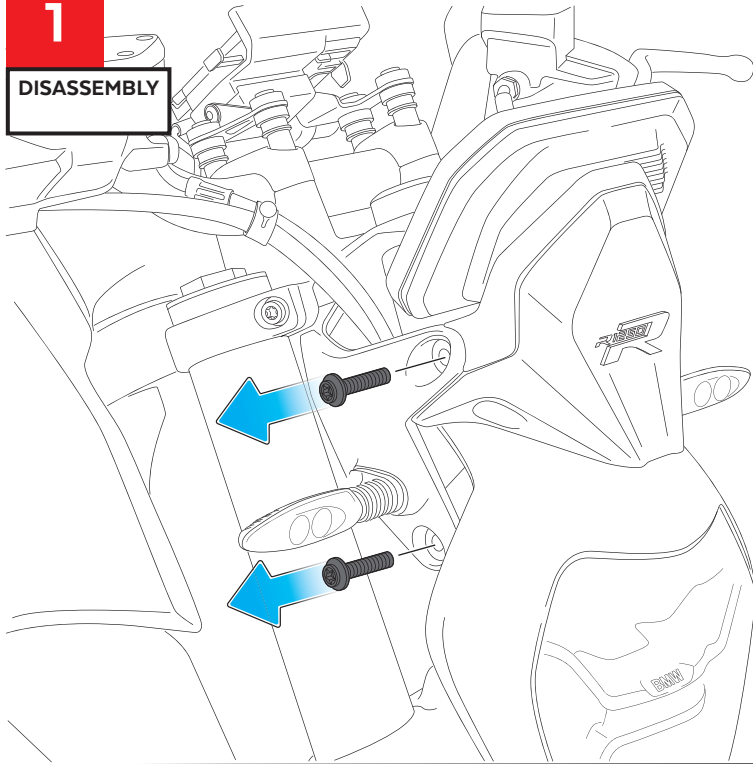

BMW R1250R '19-

MOUNTING INSTRUCTIONS

1

DISASSEMBLY