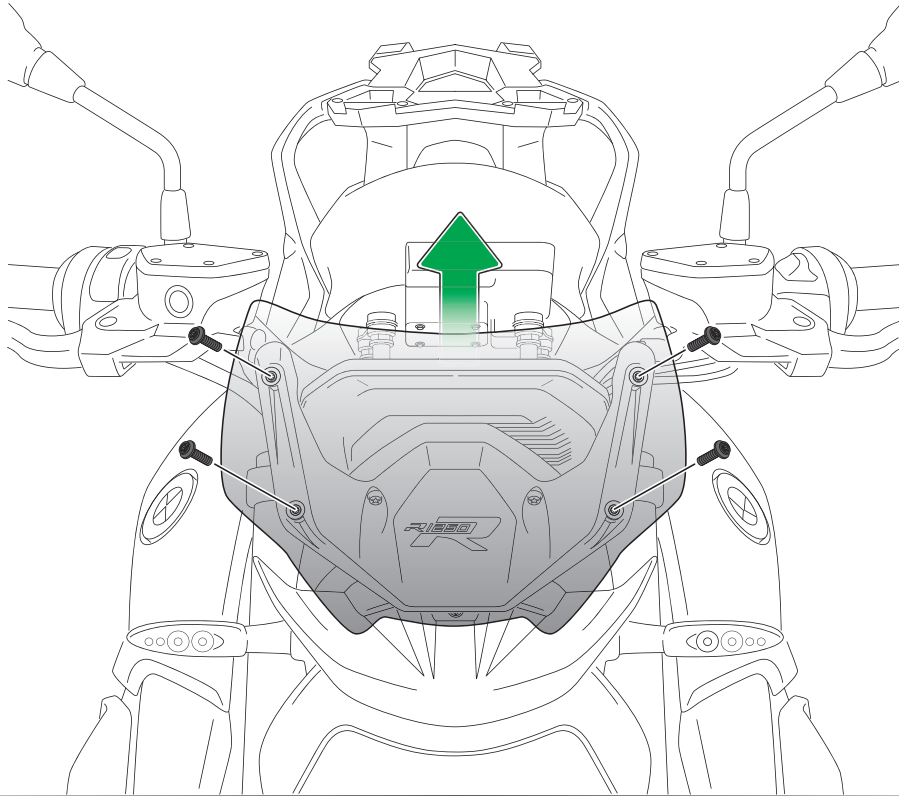

BMW R1250R '19-

MOUNTING INSTRUCTIONS

1

DISASSEMBLY