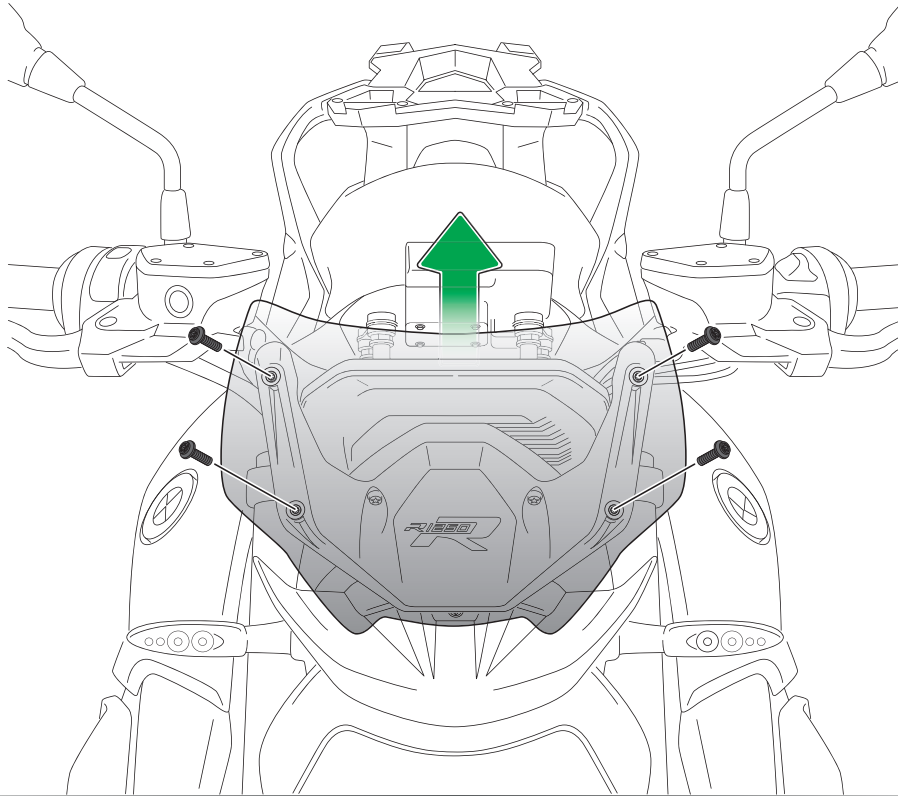

BMW R1250R '19-

MOUNTING INSTRUCTIONS

1

DISASSEMBLY