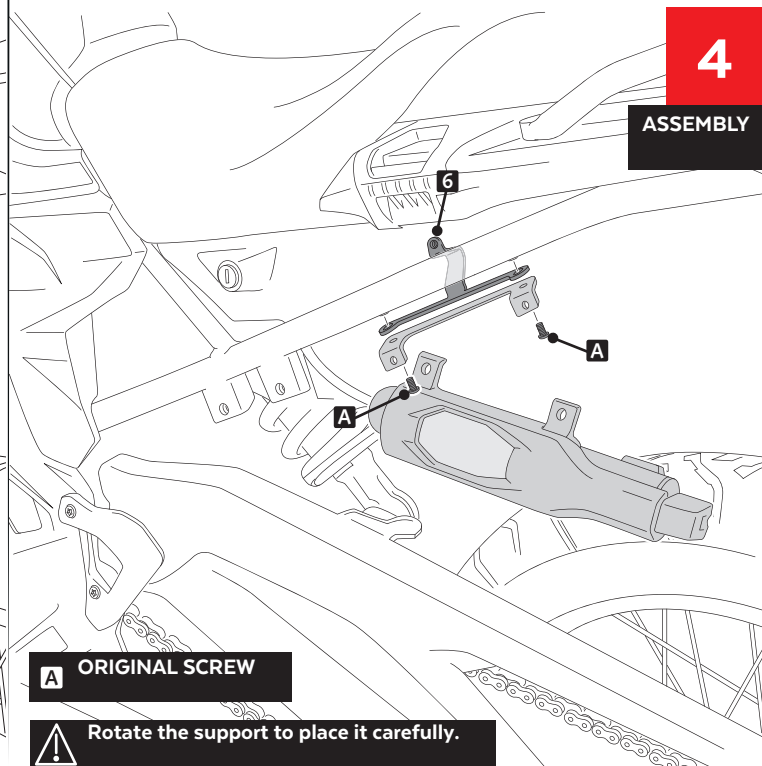

BMW F850GS ADVENTURE

REF 3596

SIDE COVERS

ID	PART	DESCRIPTION	QTY	REF
1		Right side cover	1	3596J/CM3
2		Methacrylate window	1	3596WM3
3		Left side cover	1	3596J/CM3
4		Right metal support (R1)	1	SOPOR4P10R13596
5		Right metal support (R2)	1	SOPOR4P10R23596
6		Left metal support (L1)	1	SOPOR4P10L13596
7		Left metal support (L2)	1	SOPOR4P10L23596
8		M5 silentblocks	4	SILENBTM5-046/1
9		M5x16 Ø11 ISO 7380 Allen screw	2	TORNI-I7380-493
10		M5x1 nylon washer	8	ARNV00000000245
11		M5 ISO 7380 screw cap	6	TAPON-----85
12		M5x20 Ø11 ISO 7380 Allen screw	2	TORNI-I7380-730
13		M5x11 Ø11 ISO 7380 Allen screw	2	TORNI-AI----520
14		Ø4,5 x Ø11 x 2mm Rubber washer	2	ARAND-EPDM--722
15		M8x25 DIN912 screw	2	TORNI-D912--241
16		M8 special Nut	2	TUERCEG6923-249
17		Silicon separator Ø16 x8 (Supplied already mounted on items 1-3)	2	TOPE-PA-16DX8--

BMW F850GS ADVENTURE

MOUNTING INSTRUCTIONS

A ORIGINAL SCREW

! Rotate the support to place it carefully.

BMW F850GS ADVENTURE

MOUNTING INSTRUCTIONS

5

ASSEMBLY

A ORIGINAL SCREW

6

ASSEMBLY

A ORIGINAL SCREW

⚠ Rotate the support to place it carefully.

7

ASSEMBLY

8

ASSEMBLY

⚠ IF IT'S NECESSARY, TO ADJUST ID6/ID7 POSITION

BMW F850GS ADVENTURE

MOUNTING INSTRUCTIONS