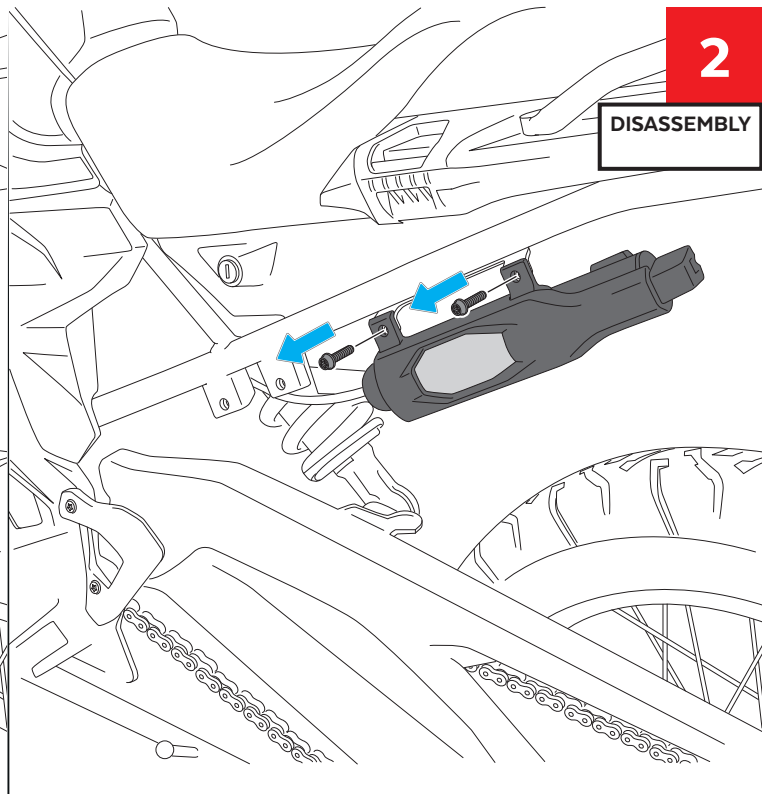

BMW F850GS ADVENTURE

REF 3596

SIDE COVERS

ID	PART	DESCRIPTION	QTY	REF
1		Right side cover	1	3596J/CM3
2		Methacrylate window	1	3596WM3
3		Left side cover	1	3596J/CM3
4		Right metal support (R1)	1	SOPOR4P10R13596
5		Right metal support (R2)	1	SOPOR4P10R23596
6		Left metal support (L1)	1	SOPOR4P10L13596
7		Left metal support (L2)	1	SOPOR4P10L23596
8		M5 silentblocks	4	SILENBTM5-046/1
9		M5x16 Ø11 ISO 7380 Allen screw	2	TORNI-I7380-493
10		M5x1 nylon washer	8	ARNV00000000245
11		M5 ISO 7380 screw cap	6	TAPON-----85
12		M5x20 Ø11 ISO 7380 Allen screw	2	TORNI-I7380-730
13		M5x11 Ø11 ISO 7380 Allen screw	2	TORNI-AI----520
14		Ø4,5 x Ø11 x 2mm Rubber washer	2	ARAND-EPDM--722
15		M8x25 DIN912 screw	2	TORNI-D912--241
16		M8 special Nut	2	TUERCEG6923-249
17		Silicon separator Ø16 x8 (Supplied already mounted on items 1-3)	2	TOPE-PA-16DX8--

BMW F850GS ADVENTURE

MOUNTING INSTRUCTIONS

A ORIGINAL SCREW

! Rotate the support to place it carefully.

BMW F850GS ADVENTURE

MOUNTING INSTRUCTIONS

5

ASSEMBLY

A ORIGINAL SCREW

6

ASSEMBLY

A ORIGINAL SCREW

⚠ Rotate the support to place it carefully.

7

ASSEMBLY

8