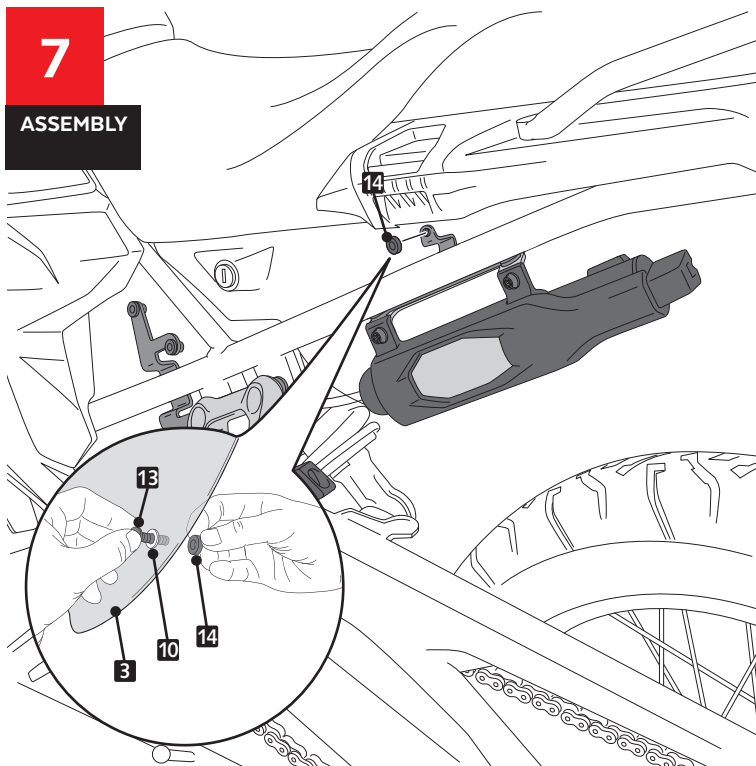

BMW F850GS ADVENTURE

REF 3596

SIDE COVERS

ID	PART	DESCRIPTION	QTY	REF
1		Right side cover	1	3596J/CM3
2		Methacrylate window	1	3596WM3
3		Left side cover	1	3596J/CM3
4		Right metal support (R1)	1	SOPOR4P10R13596
5		Right metal support (R2)	1	SOPOR4P10R23596
6		Left metal support (L1)	1	SOPOR4P10L13596
7		Left metal support (L2)	1	SOPOR4P10L23596
8		M5 silentblocks	4	SILENBTM5-046/1
9		M5x16 Ø11 ISO 7380 Allen screw	2	TORNI-I7380-493
10		M5x1 nylon washer	8	ARNV00000000245
11		M5 ISO 7380 screw cap	6	TAPON-----85
12		M5x20 Ø11 ISO 7380 Allen screw	2	TORNI-I7380-730
13		M5x11 Ø11 ISO 7380 Allen screw	2	TORNI-AI----520
14		Ø4,5 x Ø11 x 2mm Rubber washer	2	ARAND-EPDM--722
15		M8x25 DIN912 screw	2	TORNI-D912--241
16		M8 special Nut	2	TUERCEG6923-249
17		Silicon separator Ø16 x8 (Supplied already mounted on items 1-3)	2	TOPE-PA-16DX8--

BMW F850GS ADVENTURE

MOUNTING INSTRUCTIONS

A ORIGINAL SCREW

! Rotate the support to place it carefully.

BMW F850GS ADVENTURE

MOUNTING INSTRUCTIONS

5

ASSEMBLY

A ORIGINAL SCREW

6

ASSEMBLY

A ORIGINAL SCREW

⚠ Rotate the support to place it carefully.

7

ASSEMBLY

8