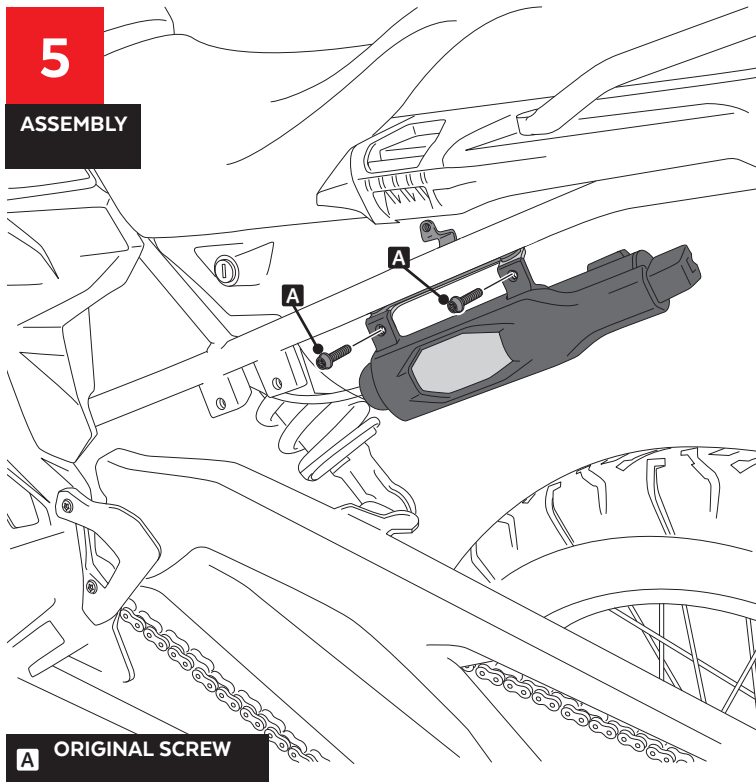

BMW F850GS ADVENTURE

REF 3596

SIDE COVERS

ID	PART	DESCRIPTION	QTY	REF
1		Right side cover	1	3596J/CM3
2		Methacrylate window	1	3596WM3
3		Left side cover	1	3596J/CM3
4		Right metal support (R1)	1	SOPOR4P10R13596
5		Right metal support (R2)	1	SOPOR4P10R23596
6		Left metal support (L1)	1	SOPOR4P10L13596
7		Left metal support (L2)	1	SOPOR4P10L23596
8		M5 silentblocks	4	SILENBTM5-046/1
9		M5x16 Ø11 ISO 7380 Allen screw	2	TORNI-I7380-493
10		M5x1 nylon washer	8	ARNV00000000245
11		M5 ISO 7380 screw cap	6	TAPON-----85
12		M5x20 Ø11 ISO 7380 Allen screw	2	TORNI-I7380-730
13		M5x11 Ø11 ISO 7380 Allen screw	2	TORNI-AI----520
14		Ø4,5 x Ø11 x 2mm Rubber washer	2	ARAND-EPDM--722
15		M8x25 DIN912 screw	2	TORNI-D912--241
16		M8 special Nut	2	TUERCEG6923-249
17		Silicon separator Ø16 x8 (Supplied already mounted on items 1-3)	2	TOPE-PA-16DX8--

BMW F850GS ADVENTURE

MOUNTING INSTRUCTIONS

A ORIGINAL SCREW

! Rotate the support to place it carefully.

BMW F850GS ADVENTURE

MOUNTING INSTRUCTIONS

5

ASSEMBLY

A ORIGINAL SCREW

6

ASSEMBLY

A ORIGINAL SCREW

⚠ Rotate the support to place it carefully.

7

ASSEMBLY

8