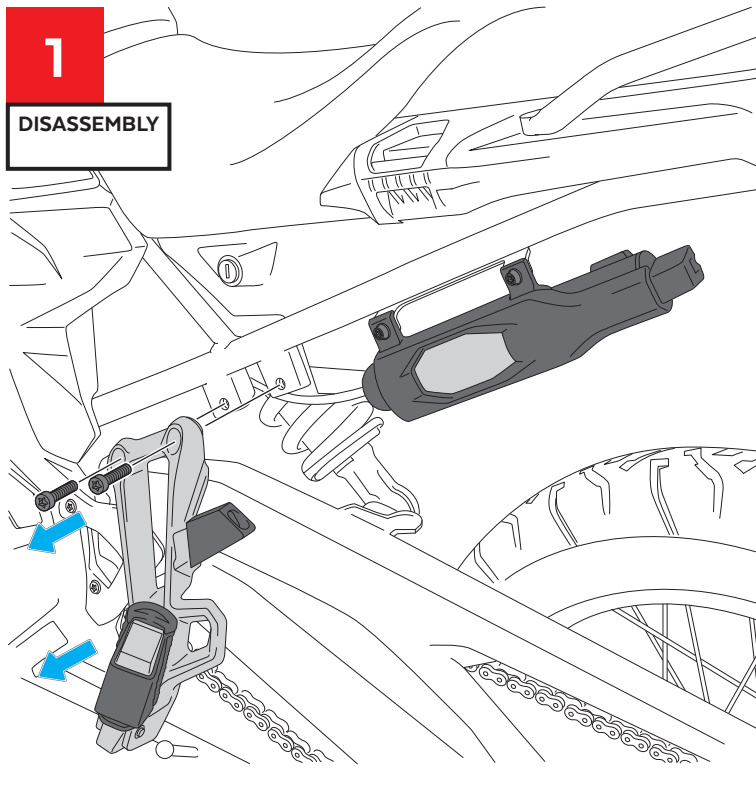

BMW F850GS ADVENTURE

REF 3596

SIDE COVERS

ID	PART	DESCRIPTION	QTY	REF
1		Right side cover	1	3596J/CM3
2		Methacrylate window	1	3596WM3
3		Left side cover	1	3596J/CM3
4		Right metal support (R1)	1	SOPOR4P10R13596
5		Right metal support (R2)	1	SOPOR4P10R23596
6		Left metal support (L1)	1	SOPOR4P10L13596
7		Left metal support (L2)	1	SOPOR4P10L23596
8		M5 silentblocks	4	SILENBTM5-046/1
9		M5x16 Ø11 ISO 7380 Allen screw	2	TORNI-I7380-493
10		M5x1 nylon washer	8	ARNV00000000245
11		M5 ISO 7380 screw cap	6	TAPON-----85
12		M5x20 Ø11 ISO 7380 Allen screw	2	TORNI-I7380-730
13		M5x11 Ø11 ISO 7380 Allen screw	2	TORNI-AI----520
14		Ø4,5 x Ø11 x 2mm Rubber washer	2	ARAND-EPDM--722
15		M8x25 DIN912 screw	2	TORNI-D912--241
16		M8 special Nut	2	TUERCEG6923-249
17		Silicon separator Ø16 x8 (Supplied already mounted on items 1-3)	2	TOPE-PA-16DX8--

BMW F850GS ADVENTURE

MOUNTING INSTRUCTIONS

A ORIGINAL SCREW

! Rotate the support to place it carefully.

BMW F850GS ADVENTURE

MOUNTING INSTRUCTIONS

5

ASSEMBLY

A ORIGINAL SCREW

6

ASSEMBLY

A ORIGINAL SCREW

⚠ Rotate the support to place it carefully.

7

ASSEMBLY

8