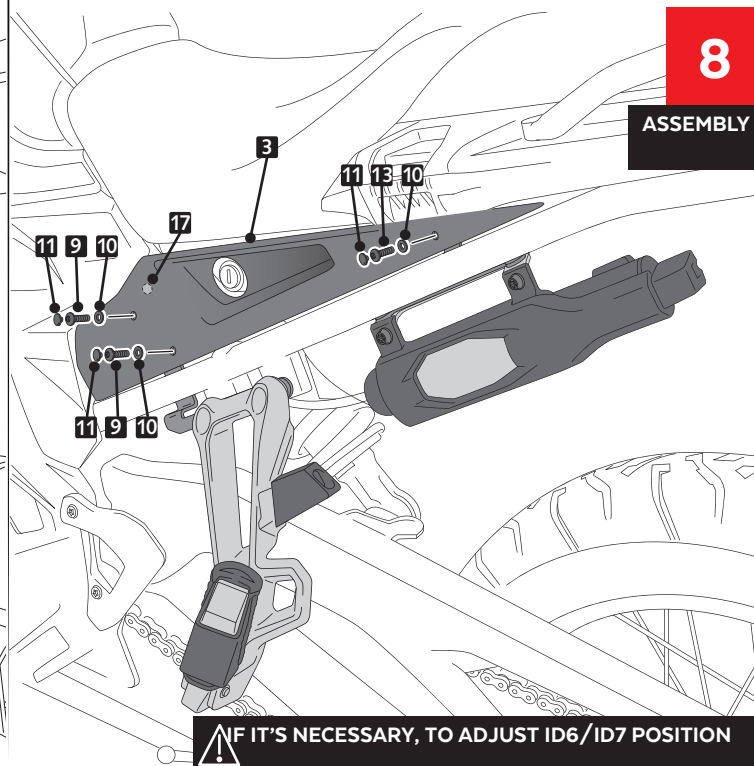

BMW F850GS ADVENTURE

REF 3596

SIDE COVERS

ID	PART	DESCRIPTION	QTY	REF
1		Right side cover	1	3596J/CM3
2		Methacrylate window	1	3596WM3
3		Left side cover	1	3596J/CM3
4		Right metal support (R1)	1	SOPOR4P10R13596
5		Right metal support (R2)	1	SOPOR4P10R23596
6		Left metal support (L1)	1	SOPOR4P10L13596
7		Left metal support (L2)	1	SOPOR4P10L23596
8		M5 silentblocks	4	SILENBTM5-046/1
9		M5x16 Ø11 ISO 7380 Allen screw	2	TORNI-I7380-493
10		M5x1 nylon washer	8	ARNV00000000245
11		M5 ISO 7380 screw cap	6	TAPON-----85
12		M5x20 Ø11 ISO 7380 Allen screw	2	TORNI-I7380-730
13		M5x11 Ø11 ISO 7380 Allen screw	2	TORNI-AI----520
14		Ø4,5 x Ø11 x 2mm Rubber washer	2	ARAND-EPDM--722
15		M8x25 DIN912 screw	2	TORNI-D912--241
16		M8 special Nut	2	TUERCEG6923-249
17		Silicon separator Ø16 x8 (Supplied already mounted on items 1-3)	2	TOPE-PA-16DX8--

BMW F850GS ADVENTURE

MOUNTING INSTRUCTIONS

A ORIGINAL SCREW

! Rotate the support to place it carefully.

BMW F850GS ADVENTURE

MOUNTING INSTRUCTIONS

5

ASSEMBLY

A ORIGINAL SCREW

6

ASSEMBLY

A ORIGINAL SCREW

⚠ Rotate the support to place it carefully.

7

ASSEMBLY

8

ASSEMBLY

⚠ IF IT'S NECESSARY, TO ADJUST ID6/ID7 POSITION

BMW F850GS ADVENTURE

MOUNTING INSTRUCTIONS