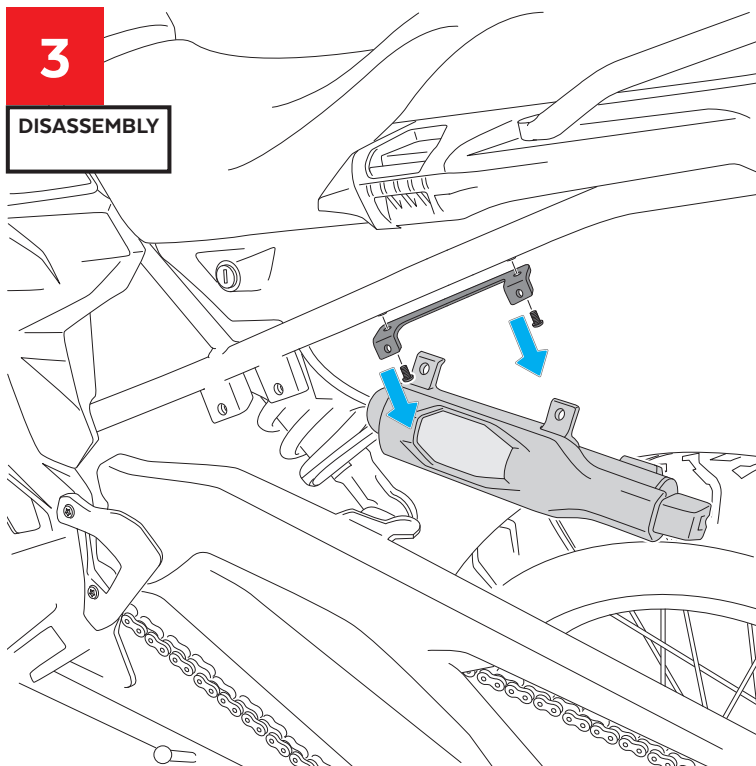

BMW F850GS ADVENTURE

REF 3596

SIDE COVERS

ID	PART	DESCRIPTION	QTY	REF
1		Right side cover	1	3596J/CM3
2		Methacrylate window	1	3596WM3
3		Left side cover	1	3596J/CM3
4		Right metal support (R1)	1	SOPOR4P10R13596
5		Right metal support (R2)	1	SOPOR4P10R23596
6		Left metal support (L1)	1	SOPOR4P10L13596
7		Left metal support (L2)	1	SOPOR4P10L23596
8		M5 silentblocks	4	SILENBTM5-046/1
9		M5x16 Ø11 ISO 7380 Allen screw	2	TORNI-I7380-493
10		M5x1 nylon washer	8	ARNV00000000245
11		M5 ISO 7380 screw cap	6	TAPON-----85
12		M5x20 Ø11 ISO 7380 Allen screw	2	TORNI-I7380-730
13		M5x11 Ø11 ISO 7380 Allen screw	2	TORNI-AI----520
14		Ø4,5 x Ø11 x 2mm Rubber washer	2	ARAND-EPDM--722
15		M8x25 DIN912 screw	2	TORNI-D912--241
16		M8 special Nut	2	TUERCEG6923-249
17		Silicon separator Ø16 x8 (Supplied already mounted on items 1-3)	2	TOPE-PA-16DX8--

BMW F850GS ADVENTURE

MOUNTING INSTRUCTIONS

A ORIGINAL SCREW

! Rotate the support to place it carefully.

BMW F850GS ADVENTURE

MOUNTING INSTRUCTIONS

5

ASSEMBLY

A ORIGINAL SCREW

6

ASSEMBLY

A ORIGINAL SCREW

⚠ Rotate the support to place it carefully.

7

ASSEMBLY

8

ASSEMBLY

⚠ IF IT'S NECESSARY, TO ADJUST ID6/ID7 POSITION

BMW F850GS ADVENTURE

MOUNTING INSTRUCTIONS