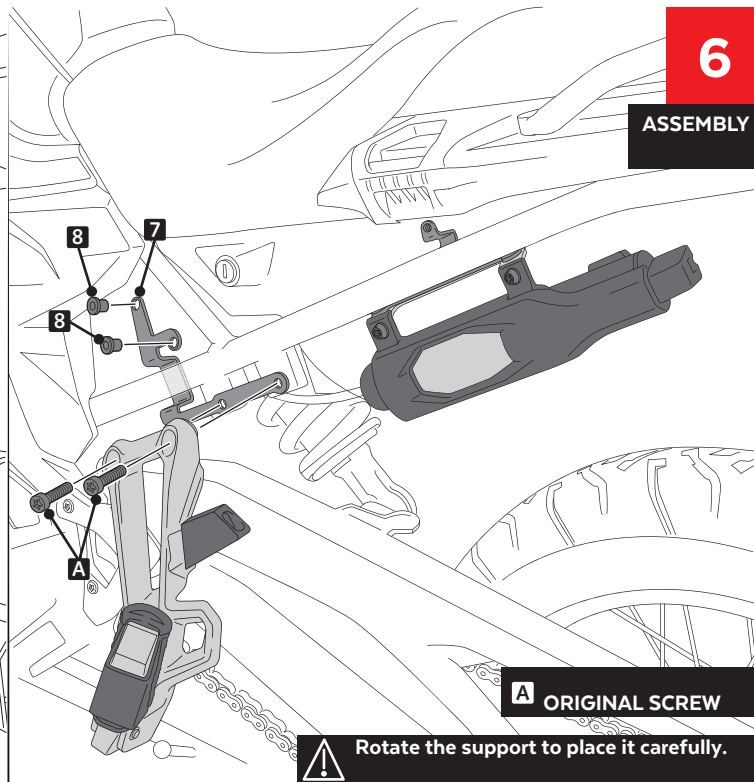

BMW F850GS ADVENTURE

REF 3596

SIDE COVERS

ID	PART	DESCRIPTION	QTY	REF
1		Right side cover	1	3596J/CM3
2		Methacrylate window	1	3596WM3
3		Left side cover	1	3596J/CM3
4		Right metal support (R1)	1	SOPOR4P10R13596
5		Right metal support (R2)	1	SOPOR4P10R23596
6		Left metal support (L1)	1	SOPOR4P10L13596
7		Left metal support (L2)	1	SOPOR4P10L23596
8		M5 silentblocks	4	SILENBTM5-046/1
9		M5x16 Ø11 ISO 7380 Allen screw	2	TORNI-I7380-493
10		M5x1 nylon washer	8	ARNV00000000245
11		M5 ISO 7380 screw cap	6	TAPON-----85
12		M5x20 Ø11 ISO 7380 Allen screw	2	TORNI-I7380-730
13		M5x11 Ø11 ISO 7380 Allen screw	2	TORNI-AI----520
14		Ø4,5 x Ø11 x 2mm Rubber washer	2	ARAND-EPDM--722
15		M8x25 DIN912 screw	2	TORNI-D912--241
16		M8 special Nut	2	TUERCEG6923-249
17		Silicon separator Ø16 x8 (Supplied already mounted on items 1-3)	2	TOPE-PA-16DX8--

BMW F850GS ADVENTURE

MOUNTING INSTRUCTIONS

A ORIGINAL SCREW

! Rotate the support to place it carefully.

BMW F850GS ADVENTURE

MOUNTING INSTRUCTIONS

5

ASSEMBLY

A ORIGINAL SCREW

6

ASSEMBLY

A ORIGINAL SCREW

⚠ Rotate the support to place it carefully.

7

ASSEMBLY

8

ASSEMBLY

⚠ IF IT'S NECESSARY, TO ADJUST ID6/ID7 POSITION

BMW F850GS ADVENTURE

MOUNTING INSTRUCTIONS