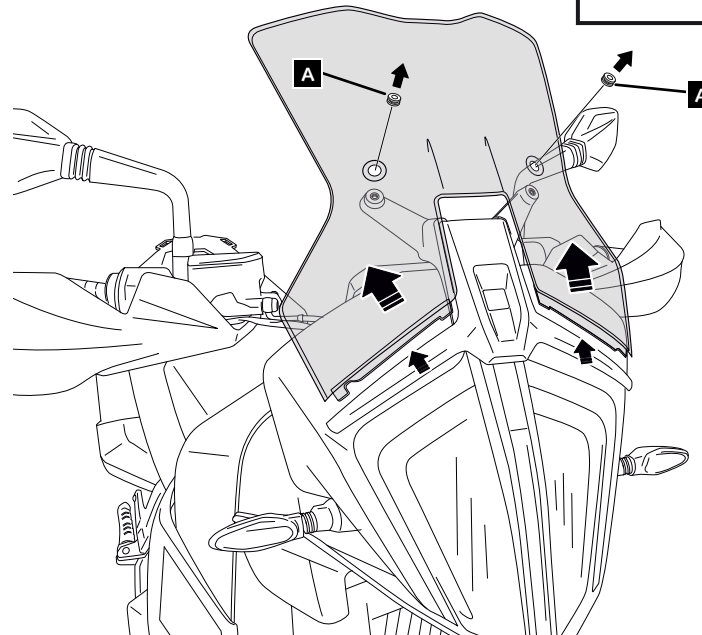

2

DISASSEMBLY

A Original screw