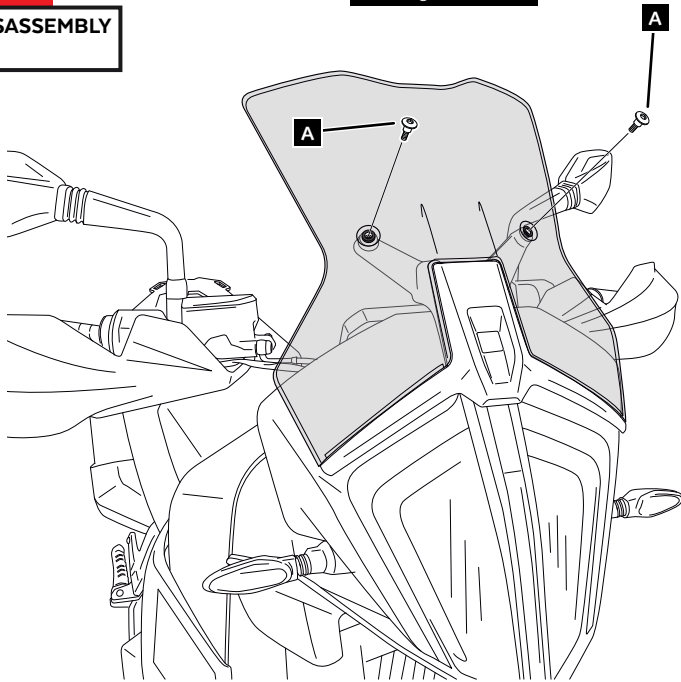

T30

| ID. | PART | DESCRIPTION | QTY. | REF.: |
|-----|---|----------------|------|-------------|
| 1 |  | Touring screen | 1 | 3587F/H/WM3 |

KTM 790 ADVENTURE '19-

MOUNTING INSTRUCTIONS

1

DISASSEMBLY

A Original screw