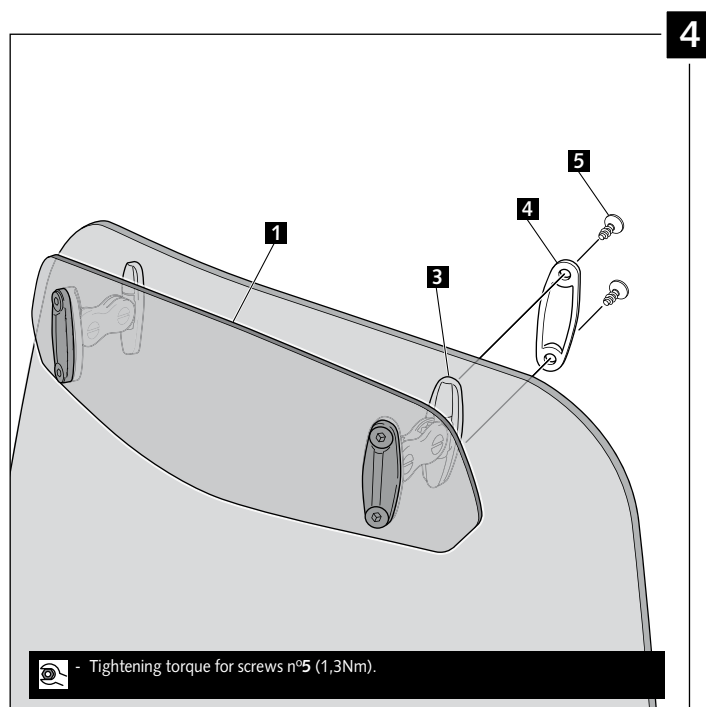

MULTI-ADJUSTABLE VISOR

MOUNTING INSTRUCTIONS

TYPE A