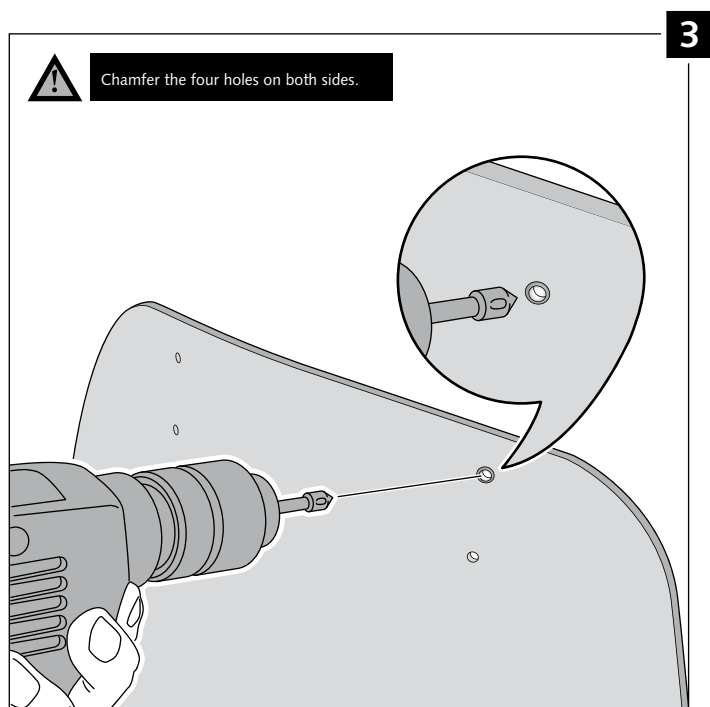

MULTI-ADJUSTABLE VISOR

MOUNTING INSTRUCTIONS

TYPE A