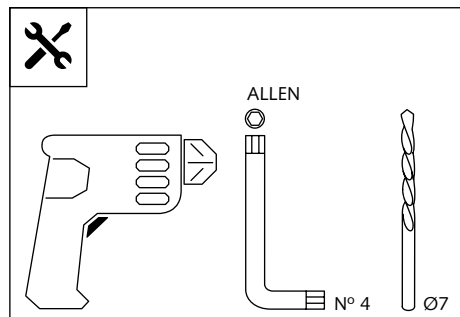

MULTI-ADJUSTABLE VISOR

Ref.: 6007

Ref.: 5852

Ref.: 5853

Smoke

Clear

Note:
If the visor is supplied along with the windscreen, the windscreen will come factory-drilled so no drilling is necessary.

| ID. | PART | DESCRIPTION | QTY. |
|-----|------|-------------------------------|------|
| 1 | | Visor | 1 |
| 2 | | Template | 1 |
| 3 | | Multi-adjustable mechanism | 2 |
| 4 | | Cap | 4 |
| 5 | | Plastic thread fastener M6x12 | 8 |