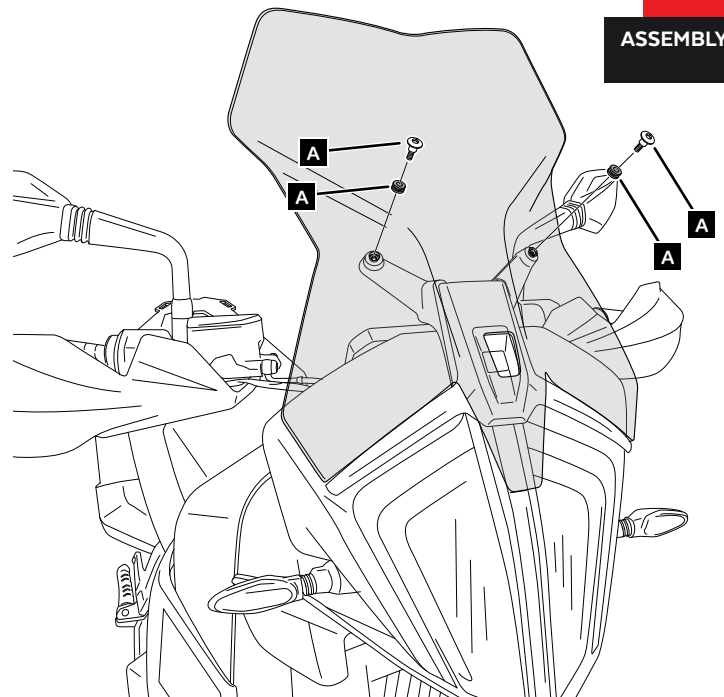

2

DISASSEMBLY

A Original screw

3

ASSEMBLY

4

ASSEMBLY

A Original screw

MULTI-ADJUSTABLE VISOR

Ref.: 6007

Ref.: 5852

Ref.: 5853

Smoke

Clear

Note:
If the visor is supplied along with the windscreen, the windscreen will come factory-drilled so no drilling is necessary.

| ID. | PART | DESCRIPTION | QTY. |
|-----|------|-------------------------------|------|
| 1 | | Visor | 1 |
| 2 | | Template | 1 |
| 3 | | Multi-adjustable mechanism | 2 |
| 4 | | Cap | 4 |
| 5 | | Plastic thread fastener M6x12 | 8 |