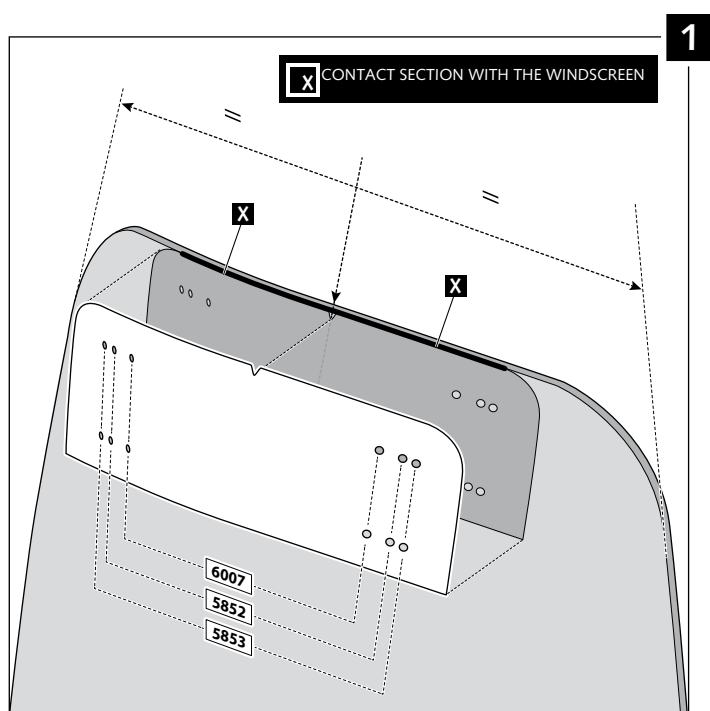

MULTI-ADJUSTABLE VISOR

Ref.: 6007

Ref.: 5852

Ref.: 5853

Smoke

Clear

Note:
If the visor is supplied along with the windscreen, the windscreen will come factory-drilled so no drilling is necessary.

| ID. | PART | DESCRIPTION | QTY. |
|-----|------|-------------------------------|------|
| 1 | | Visor | 1 |
| 2 | | Template | 1 |
| 3 | | Multi-adjustable mechanism | 2 |
| 4 | | Cap | 4 |
| 5 | | Plastic thread fastener M6x12 | 8 |

MULTI-ADJUSTABLE VISOR

MOUNTING INSTRUCTIONS

TYPE A

VISERA MULTIREGULABLE MULTI-ADJUSTABLE VISOR

MOUNTING INSTRUCTIONS

TYPE B

MULTI-ADJUSTABLE VISOR

MOUNTING INSTRUCTIONS