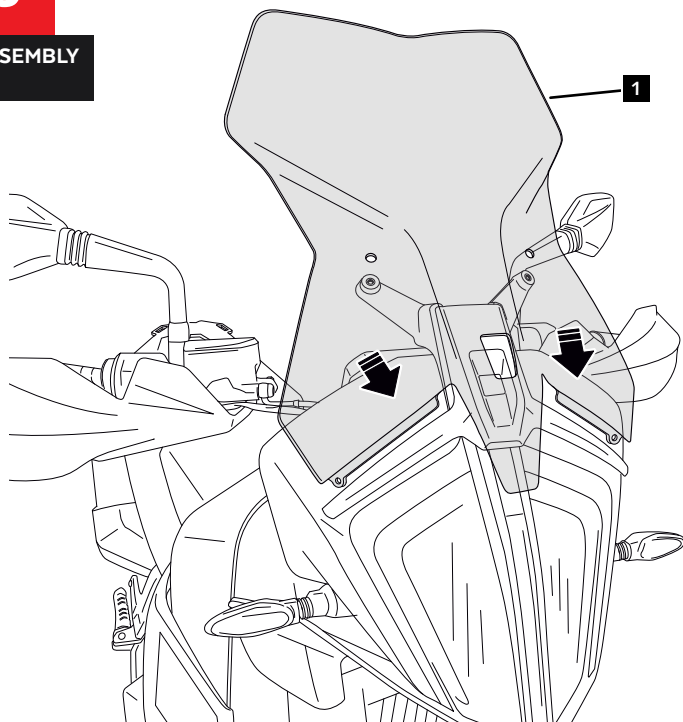

2

DISASSEMBLY

A Original screw

3

ASSEMBLY

4

ASSEMBLY

A Original screw

MULTI-ADJUSTABLE VISOR

Ref.: 6007

Ref.: 5852

Ref.: 5853

Smoke

Clear

Note:
If the visor is supplied along with the windscreen, the windscreen will come factory-drilled so no drilling is necessary.

| ID. | PART | DESCRIPTION | QTY. |
|-----|------|-------------------------------|------|
| 1 | | Visor | 1 |
| 2 | | Template | 1 |
| 3 | | Multi-adjustable mechanism | 2 |
| 4 | | Cap | 4 |
| 5 | | Plastic thread fastener M6x12 | 8 |