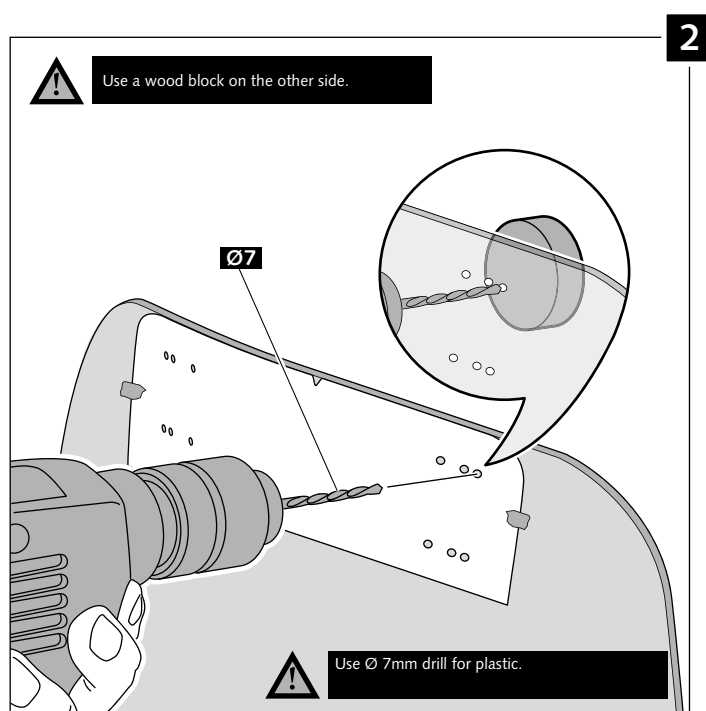

MULTI-ADJUSTABLE VISOR

MOUNTING INSTRUCTIONS

TYPE A