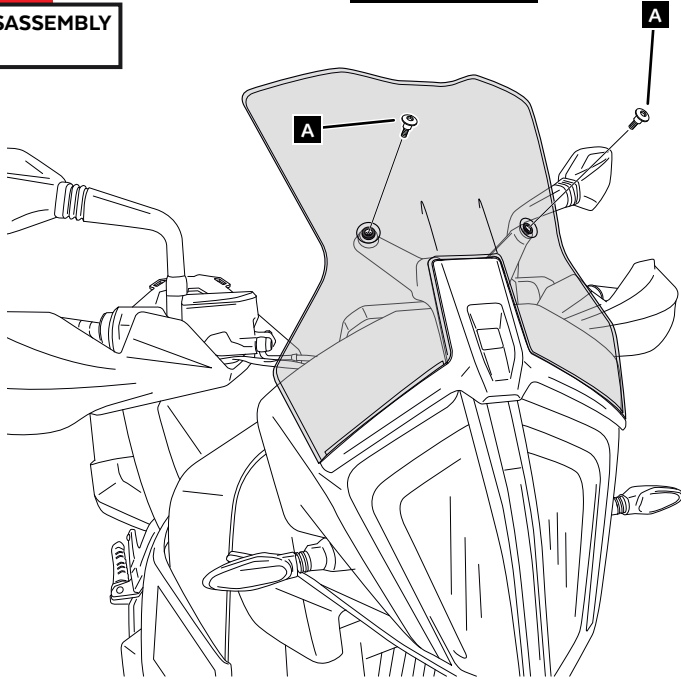

T30

ID.	PART	DESCRIPTION	QTY.	REF.:
1		Touring screen	1	3587F/H/WM3

KTM 790 ADVENTURE '19- / 890 ADVENTURE '21-

MOUNTING INSTRUCTIONS

1

DISASSEMBLY

A Original screw

2