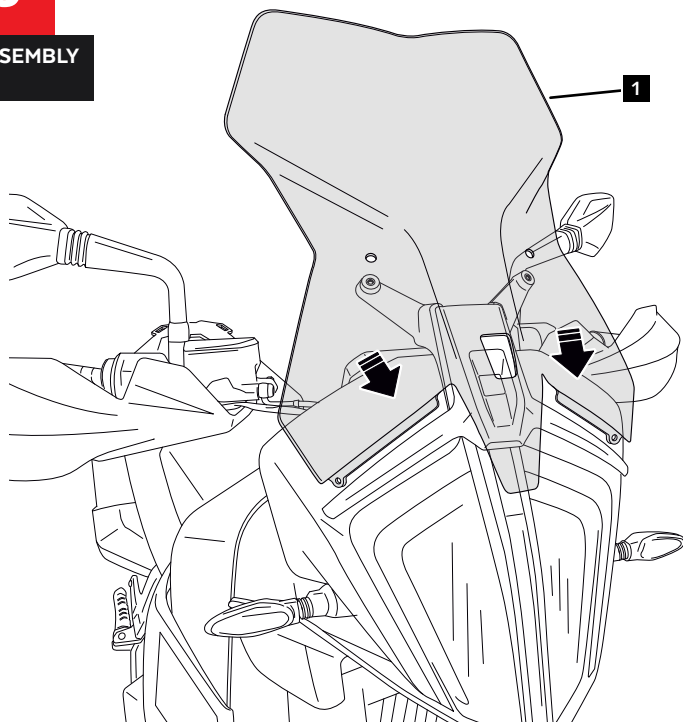

KTM 790 ADVENTURE '19- / 890 ADVENTURE '21-

MOUNTING INSTRUCTIONS

1

DISASSEMBLY

A Original screw

2

DISASSEMBLY

A Original screw

3

ASSEMBLY

4

ASSEMBLY

A Original screw