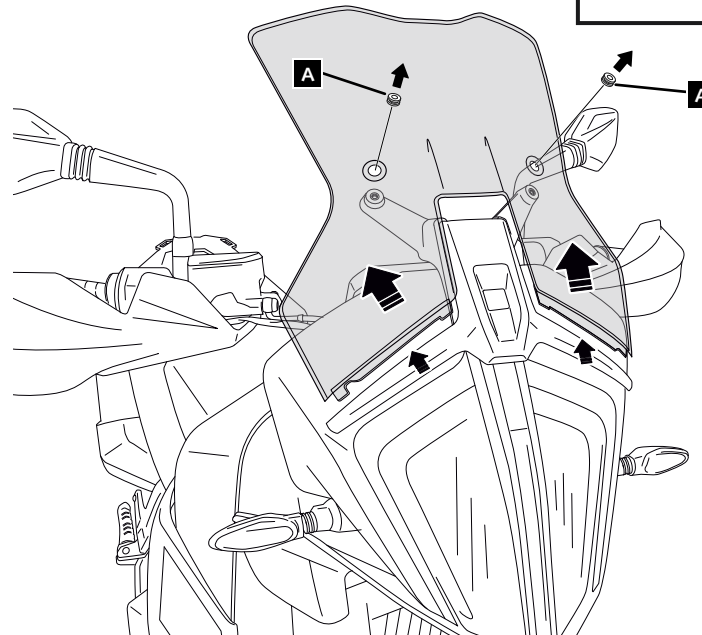

T30

ID.	PART	DESCRIPTION	QTY.	REF.:
1		Touring screen	1	3587F/H/WM3

KTM 790 ADVENTURE '19- / 890 ADVENTURE '21-

MOUNTING INSTRUCTIONS

1

DISASSEMBLY

A Original screw

2

DISASSEMBLY

A Original screw

3

ASSEMBLY

4

ASSEMBLY

A Original screw