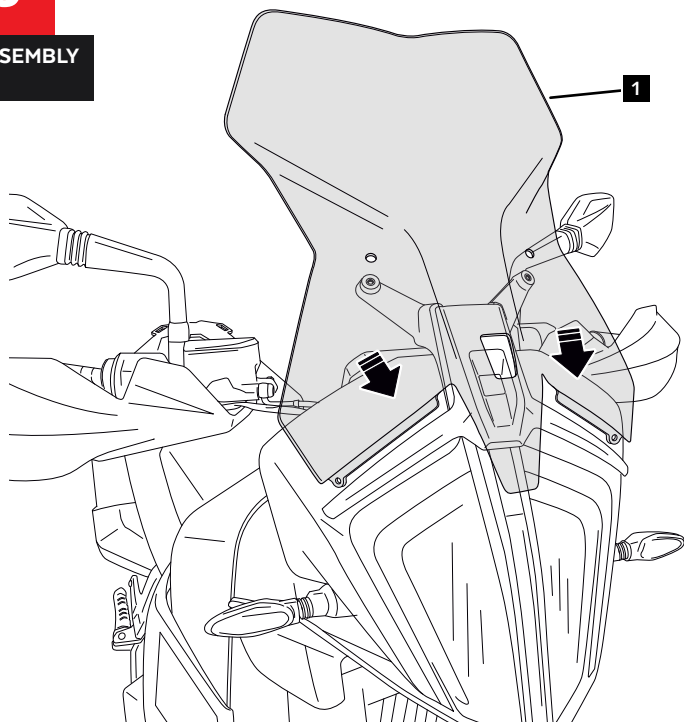

KTM 790 ADVENTURE '19- / 890 ADVENTURE '21-

MOUNTING INSTRUCTIONS

1

DISASSEMBLY

A Original screw

2

DISASSEMBLY

A Original screw

3

ASSEMBLY

4

ASSEMBLY

A Original screw