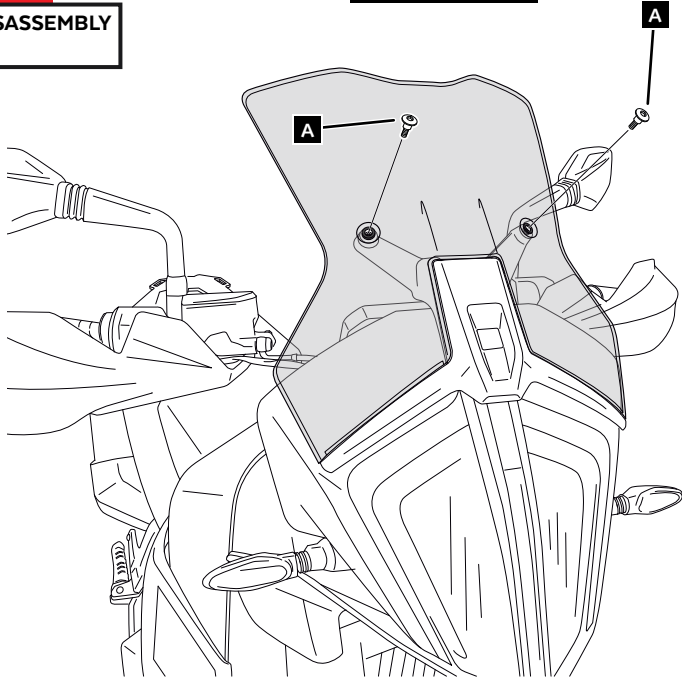

T30

| ID. | PART | DESCRIPTION | QTY. | REF.: |
|-----|-------------------------------------------------------------------------------------|----------------|------|-------------|
| 1 |  | Touring screen | 1 | 3587F/H/WM3 |

KTM 790 ADVENTURE '19- / 890 ADVENTURE '21-

MOUNTING INSTRUCTIONS

1

DISASSEMBLY

A Original screw

2

DISASSEMBLY

A Original screw