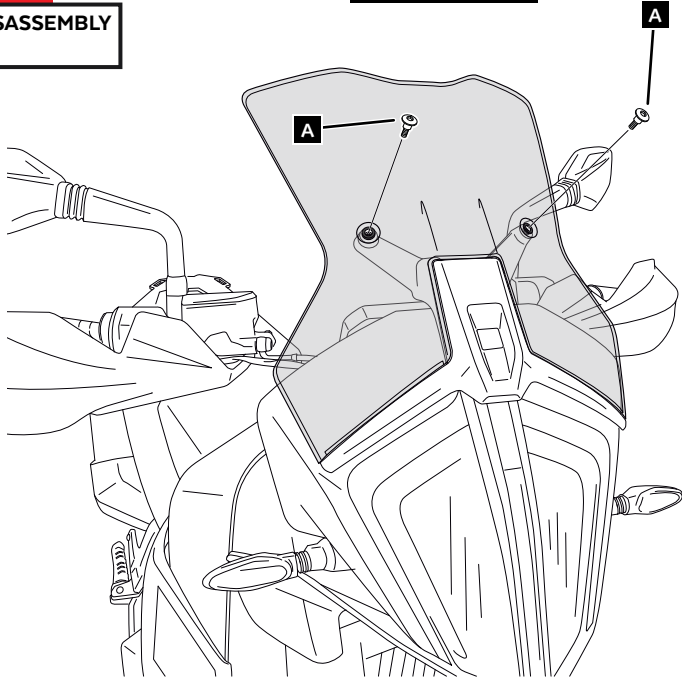

T30

ID.	PART	DESCRIPTION	QTY.	REF.:
1		Touring screen	1	3587F/H/WM3

KTM 790 ADVENTURE '19- / 890 ADVENTURE '21-

MOUNTING INSTRUCTIONS

1

DISASSEMBLY

A Original screw

2