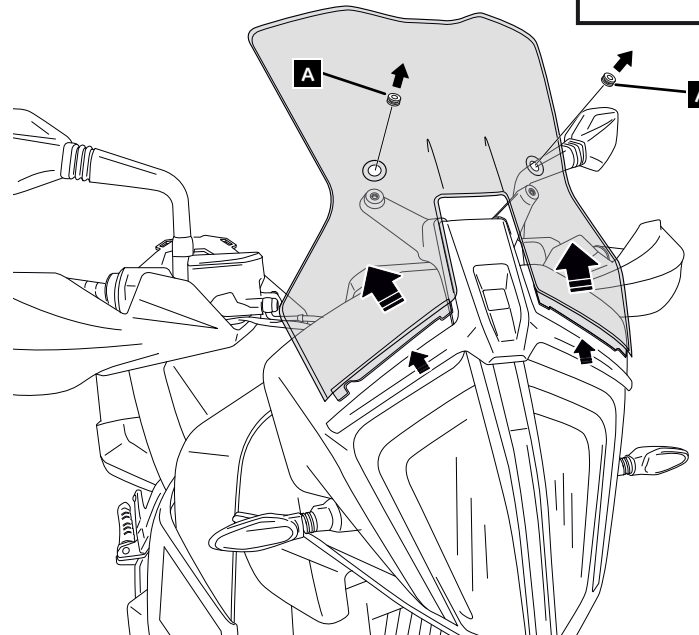

T30

ID.	PART	DESCRIPTION	QTY.	REF.:
1		Touring screen	1	3587F/H/WM3

KTM 790 ADVENTURE '19- / 890 ADVENTURE '21-

MOUNTING INSTRUCTIONS

1

DISASSEMBLY

A Original screw

2

DISASSEMBLY

A Original screw

3

ASSEMBLY

4

ASSEMBLY

A Original screw