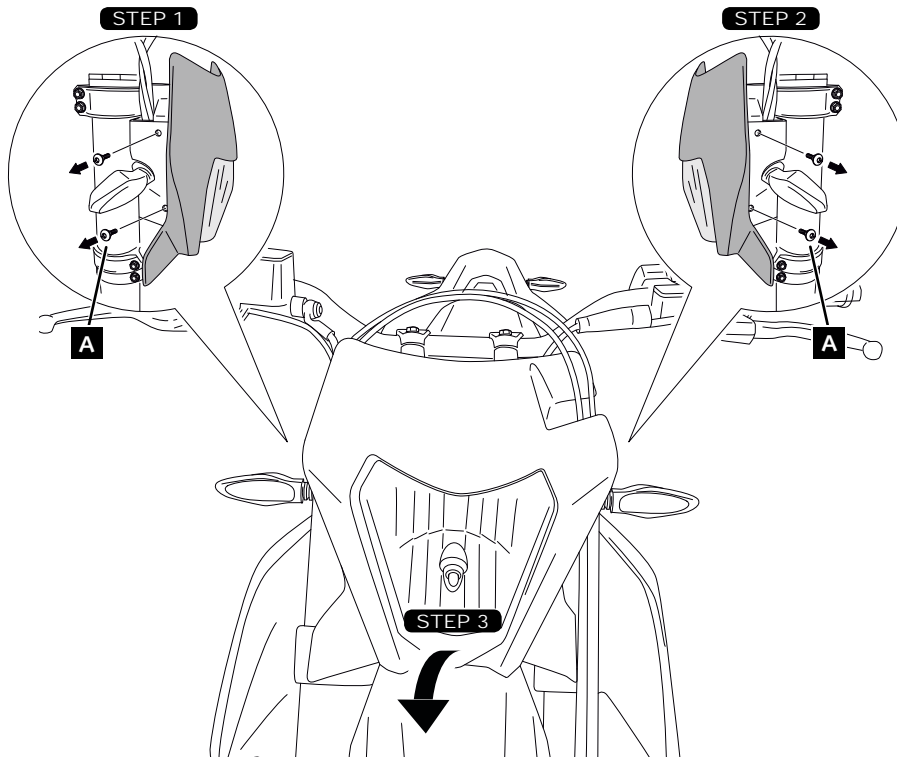

KTM 690 ENDURO R '19- / SMC R '19-

M O U N T I N G I N S T R U C T I O N S

REF 3586

WINDSHIELD NEW GENERATION SPORT

ID.	PIEZA/PART	DESCRIPTION	QTY.	REF.:
1		SPORT windshield	1	3586F/H/W/NM3
2		Template	1	PLANT-----3586
3		M5 silentblock	4	SILENBTM5-046/1
4		M5x1 nylon washer	4	ARNV0000000245
5		M5x16 Ø11 ISO 7380 Allen screw	4	TORNI-I7380-493
6		M5 ISO 7380 screw cap	4	TAPON-----85

KTM 690 ENDURO R '19- / SMC R '19-

MOUNTING INSTRUCTIONS

1

DISASSEMBLY

A Original screw

2

ASSEMBLY

3

A Original screw