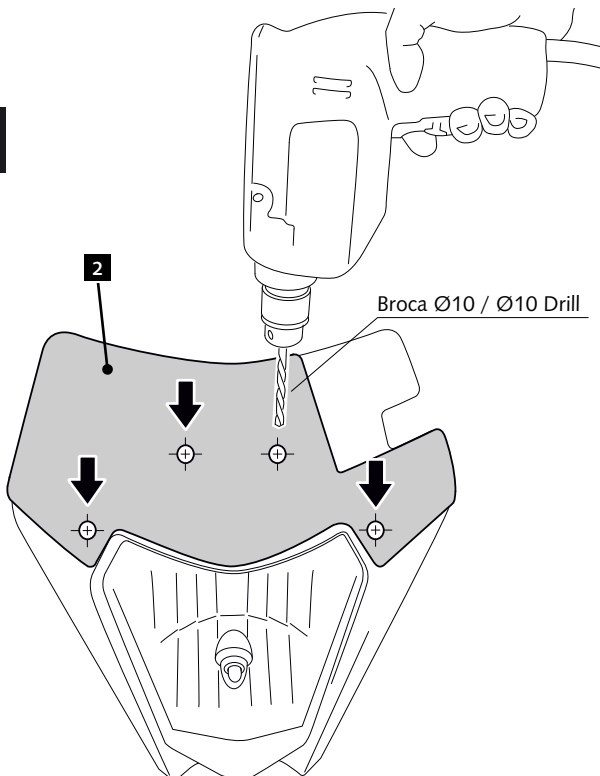

KTM 690 ENDURO R '19- / SMC R '19-

MOUNTING INSTRUCTIONS

1

DISASSEMBLY

A Original screw

2

ASSEMBLY

3

ASSEMBLY

**⚠ DO NOT DRILL ON THE BIKE
(IMPORTANT PARTS BEHIND)**

KTM 690 ENDURO R '19- / SMC R '19-

MOUNTING INSTRUCTIONS

4

ASSEMBLY

6

ASSEMBLY

A Original screw