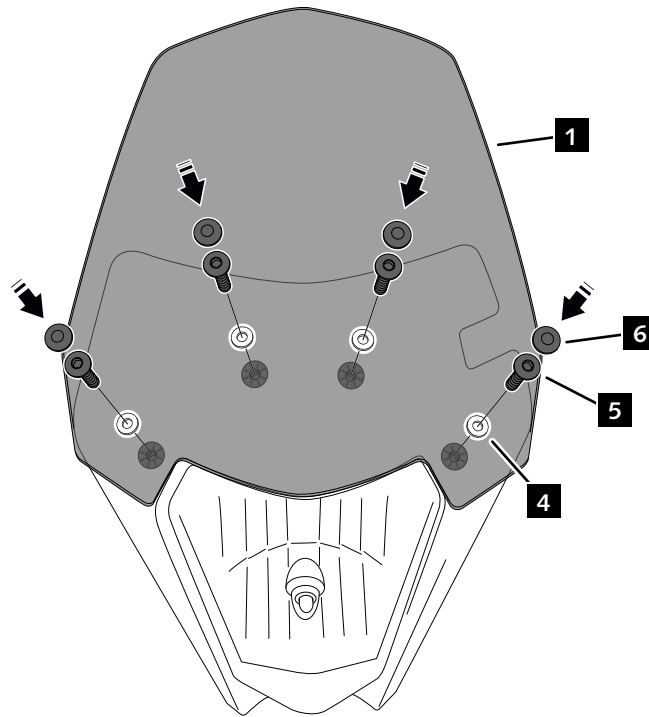

KTM 690 ENDURO R '19- / SMC R '19-

M O U N T I N G I N S T R U C T I O N S

REF 3586

WINDSHIELD NEW GENERATION SPORT

ID.	PIEZA/PART	DESCRIPTION	QTY.	REF.:
1		SPORT windshield	1	3586F/H/W/NM3
2		Template	1	PLANT-----3586
3		M5 silentblock	4	SILENBTM5-046/1
4		M5x1 nylon washer	4	ARNV0000000245
5		M5x16 Ø11 ISO 7380 Allen screw	4	TORNI-I7380-493
6		M5 ISO 7380 screw cap	4	TAPON-----85

KTM 690 ENDURO R '19- / SMC R '19-

MOUNTING INSTRUCTIONS

1

DISASSEMBLY

A Original screw

2

ASSEMBLY

3

ASSEMBLY

**⚠ DO NOT DRILL ON THE BIKE
(IMPORTANT PARTS BEHIND)**

KTM 690 ENDURO R '19- / SMC R '19-

MOUNTING INSTRUCTIONS

4

ASSEMBLY

6

ASSEMBLY

A Original screw