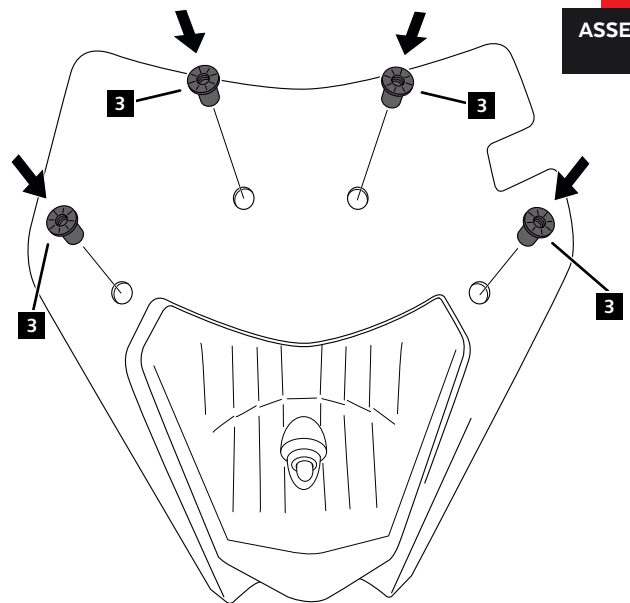

KTM 690 ENDURO R '19- / SMC R '19-

M O U N T I N G I N S T R U C T I O N S

REF 3586

WINDSHIELD NEW GENERATION SPORT

ID.	PIEZA/PART	DESCRIPTION	QTY.	REF.:
1		SPORT windshield	1	3586F/H/W/NM3
2		Template	1	PLANT-----3586
3		M5 silentblock	4	SILENBTM5-046/1
4		M5x1 nylon washer	4	ARNV0000000245
5		M5x16 Ø11 ISO 7380 Allen screw	4	TORNI-I7380-493
6		M5 ISO 7380 screw cap	4	TAPON-----85

KTM 690 ENDURO R '19- / SMC R '19-

MOUNTING INSTRUCTIONS

1

DISASSEMBLY

A Original screw

2

ASSEMBLY

3

ASSEMBLY

**⚠ DO NOT DRILL ON THE BIKE
(IMPORTANT PARTS BEHIND)**

KTM 690 ENDURO R '19- / SMC R '19-

MOUNTING INSTRUCTIONS

4

ASSEMBLY

6

ASSEMBLY

A Original screw