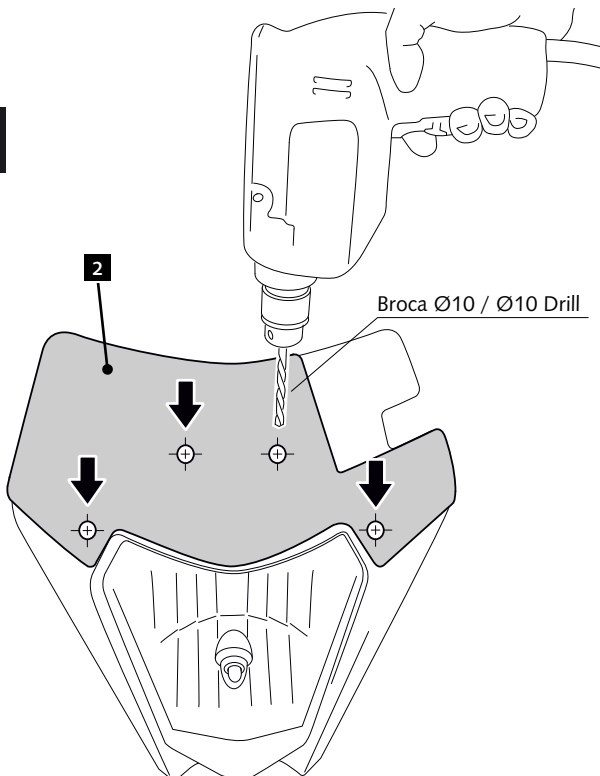

KTM 690 ENDURO R '19- / SMC R '19-

MOUNTING INSTRUCTIONS

REF 3586

WINDSHIELD NEW GENERATION SPORT

ID.	PIEZA/PART	DESCRIPTION	QTY.	REF.:
1		SPORT windshield	1	3586F/H/W/NM3
2		Template	1	PLANT-----3586
3		M5 silentblock	4	SILENBTM5-046/1
4		M5x1 nylon washer	4	ARNV0000000245
5		M5x16 Ø11 ISO 7380 Allen screw	4	TORNI-I7380-493
6		M5 ISO 7380 screw cap	4	TAPON-----85

KTM 690 ENDURO R '19- / SMC R '19-

MOUNTING INSTRUCTIONS

1

DISASSEMBLY

A Original screw

2

ASSEMBLY

3

ASSEMBLY

**⚠ DO NOT DRILL ON THE BIKE
(IMPORTANT PARTS BEHIND)**

KTM 690 ENDURO R '19- / SMC R '19-

MOUNTING INSTRUCTIONS

4

ASSEMBLY

6

ASSEMBLY

A Original screw