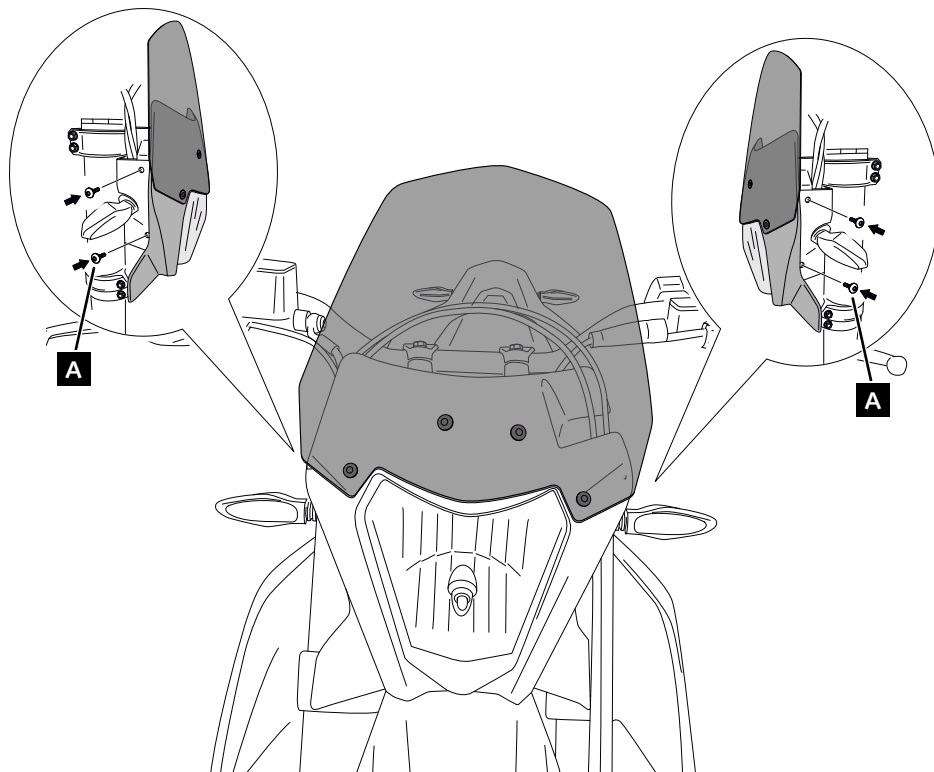

KTM 690 ENDURO R '19- / SMC R '19-

MOUNTING INSTRUCTIONS

1

DISASSEMBLY

A Original screw

2

ASSEMBLY

3

ASSEMBLY

**⚠ DO NOT DRILL ON THE BIKE
(IMPORTANT PARTS BEHIND)**

KTM 690 ENDURO R '19- / SMC R '19-

MOUNTING INSTRUCTIONS

4

ASSEMBLY

6

ASSEMBLY

A Original screw