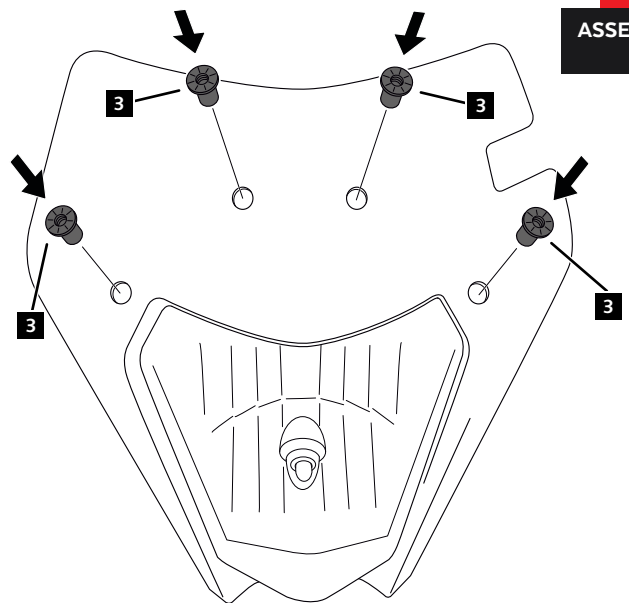

KTM 690 ENDURO R '19- / SMC R '19-

MOUNTING INSTRUCTIONS

REF 3586

WINDSHIELD NEW GENERATION SPORT

ID.	PIEZA/PART	DESCRIPTION	QTY.	REF.:
1		SPORT windshield	1	3586F/H/W/NM3
2		Template	1	PLANT-----3586
3		M5 silentblock	4	SILENBTM5-046/1
4		M5x1 nylon washer	4	ARNV0000000245
5		M5x16 Ø11 ISO 7380 Allen screw	4	TORNI-I7380-493
6		M5 ISO 7380 screw cap	4	TAPON-----85

KTM 690 ENDURO R '19- / SMC R '19-

MOUNTING INSTRUCTIONS

1

DISASSEMBLY

A Original screw

2

ASSEMBLY

3

ASSEMBLY

**⚠ DO NOT DRILL ON THE BIKE
(IMPORTANT PARTS BEHIND)**

KTM 690 ENDURO R '19- / SMC R '19-

MOUNTING INSTRUCTIONS

4

ASSEMBLY

6

ASSEMBLY

A Original screw