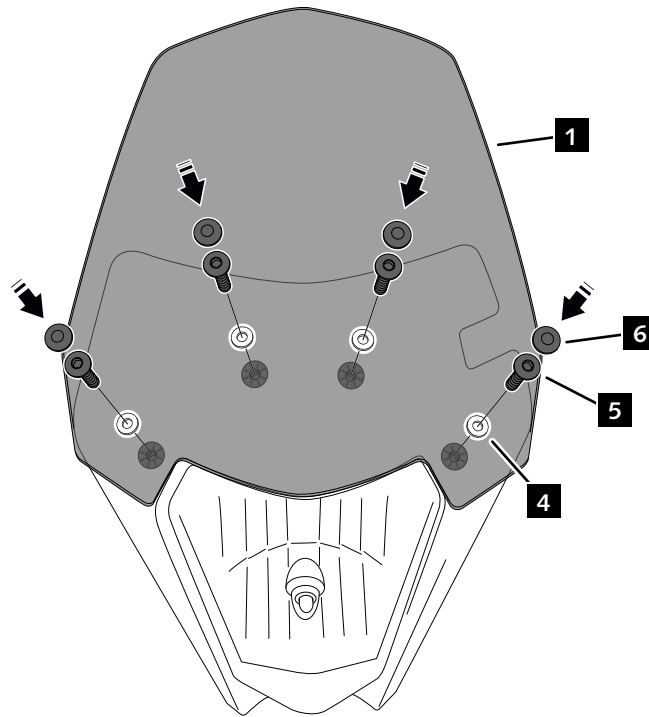

KTM 690 ENDURO R '19- / SMC R '19-

MOUNTING INSTRUCTIONS

REF 3586

WINDSHIELD NEW GENERATION SPORT

ID.	PIEZA/PART	DESCRIPTION	QTY.	REF.:
1		SPORT windshield	1	3586F/H/W/NM3
2		Template	1	PLANT-----3586
3		M5 silentblock	4	SILENBTM5-046/1
4		M5x1 nylon washer	4	ARNV0000000245
5		M5x16 Ø11 ISO 7380 Allen screw	4	TORNI-I7380-493
6		M5 ISO 7380 screw cap	4	TAPON-----85

KTM 690 ENDURO R '19- / SMC R '19-

MOUNTING INSTRUCTIONS

1

DISASSEMBLY

A Original screw

2

ASSEMBLY

3

ASSEMBLY

**⚠ DO NOT DRILL ON THE BIKE
(IMPORTANT PARTS BEHIND)**

KTM 690 ENDURO R '19- / SMC R '19-

MOUNTING INSTRUCTIONS

4

ASSEMBLY

6

ASSEMBLY

A Original screw