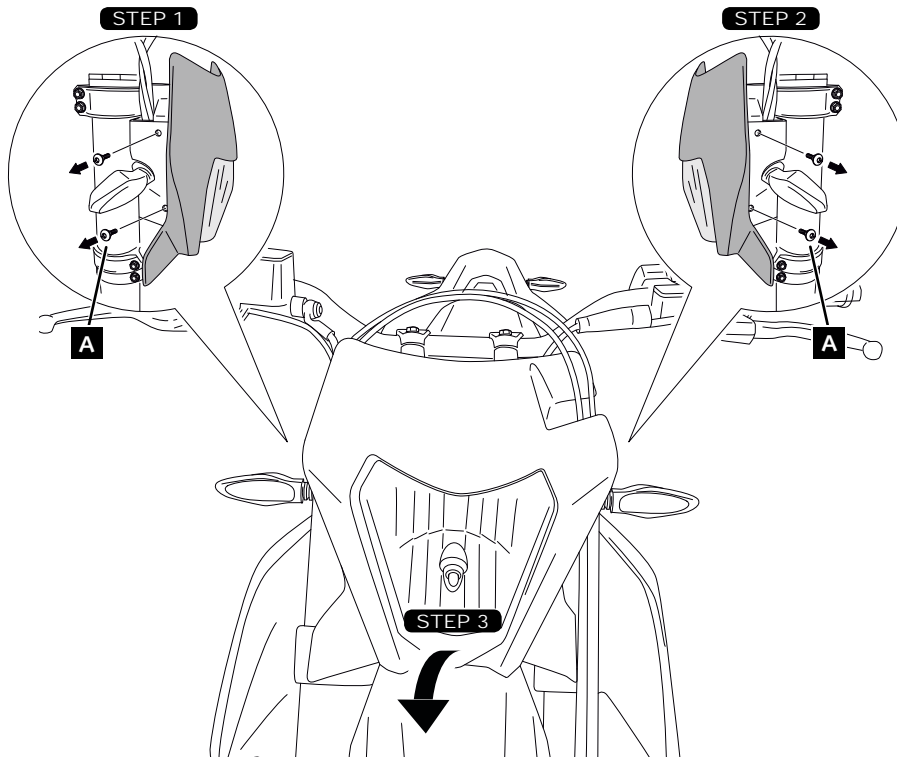

KTM 690 ENDURO R '19- / SMC R '19-

MOUNTING INSTRUCTIONS

REF 3586

WINDSHIELD NEW GENERATION SPORT

ID.	PIEZA/PART	DESCRIPTION	QTY.	REF.:
1		SPORT windshield	1	3586F/H/W/NM3
2		Template	1	PLANT-----3586
3		M5 silentblock	4	SILENBTM5-046/1
4		M5x1 nylon washer	4	ARNV0000000245
5		M5x16 Ø11 ISO 7380 Allen screw	4	TORNI-I7380-493
6		M5 ISO 7380 screw cap	4	TAPON-----85

KTM 690 ENDURO R '19- / SMC R '19-

MOUNTING INSTRUCTIONS

1

DISASSEMBLY

A Original screw

2

ASSEMBLY

3

A Original screw