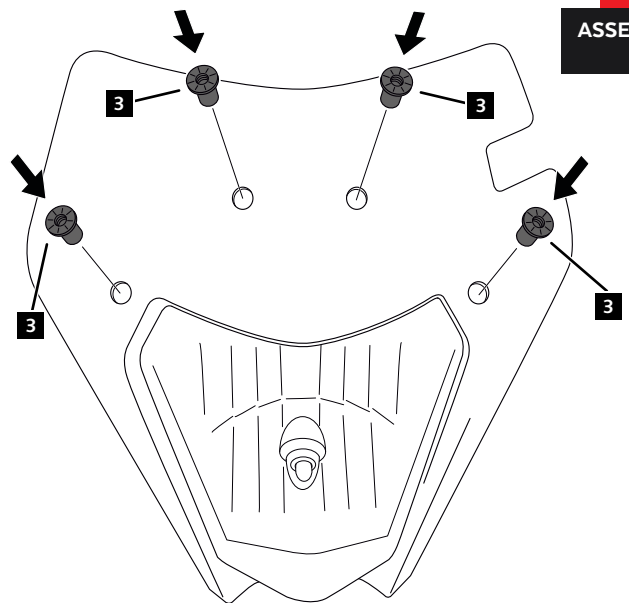

KTM 690 ENDURO R '19- / SMC R '19-

M O U N T I N G I N S T R U C T I O N S

REF 3586

WINDSHIELD NEW GENERATION SPORT

ID.	PIEZA/PART	DESCRIPTION	QTY.	REF.:
1		SPORT windshield	1	3586F/H/W/NM3
2		Template	1	PLANT-----3586
3		M5 silentblock	4	SILENBTM5-046/1
4		M5x1 nylon washer	4	ARNV0000000245
5		M5x16 Ø11 ISO 7380 Allen screw	4	TORNI-I7380-493
6		M5 ISO 7380 screw cap	4	TAPON-----85

KTM 690 ENDURO R '19- / SMC R '19-

MOUNTING INSTRUCTIONS

1

DISASSEMBLY

A Original screw

2

ASSEMBLY

3

ASSEMBLY

**⚠ DO NOT DRILL ON THE BIKE
(IMPORTANT PARTS BEHIND)**

KTM 690 ENDURO R '19- / SMC R '19-

MOUNTING INSTRUCTIONS

4

ASSEMBLY

6

ASSEMBLY

A Original screw