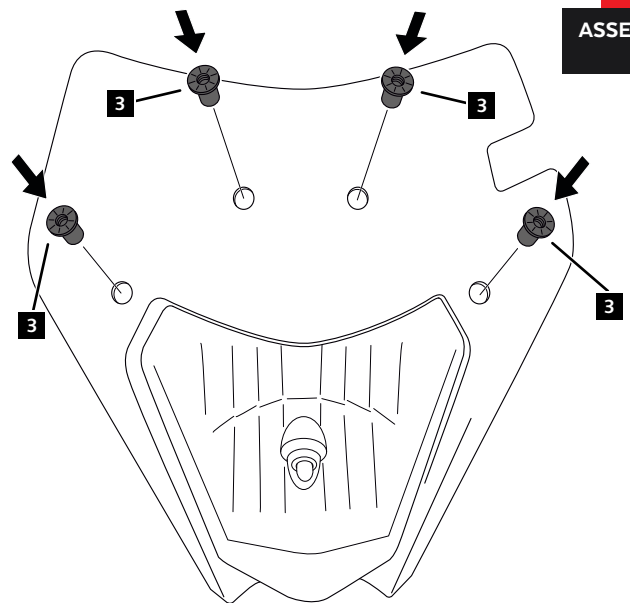

KTM 690 ENDURO R '19- / SMC R '19-

MOUNTING INSTRUCTIONS

REF 3586

WINDSHIELD NEW GENERATION SPORT

ID.	PART	DESCRIPTION	QTY.	REF.:
1		SPORT windshield	1	3586F/H/W/NM3
2		Template	1	PLANT-----3586
3		M5 silentblock	4	SILENBTM5-046/1
4		M5x1 nylon washer	4	ARNV0000000245
5		M5x16 Ø11 ISO 7380 Allen screw	4	TORNI-I7380-493
6		M5 ISO 7380 screw cap	4	TAPON-----85

KTM 690 ENDURO R '19- / SMC R '19-

MOUNTING INSTRUCTIONS

1

DISASSEMBLY

A Original screw

2

ASSEMBLY

3

ASSEMBLY

**⚠ DO NOT DRILL ON THE BIKE
(IMPORTANT PARTS BEHIND)**

KTM 690 ENDURO R '19- / SMC R '19-

MOUNTING INSTRUCTIONS

4

ASSEMBLY

6

ASSEMBLY

A Original screw