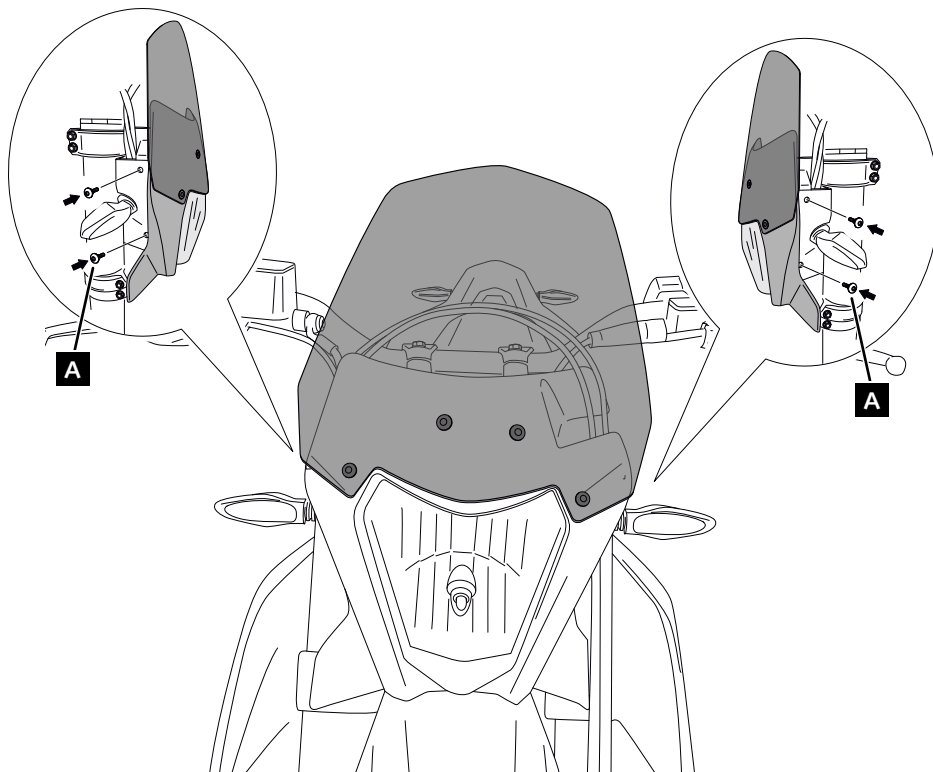

KTM 690 ENDURO R '19- / SMC R '19-

MOUNTING INSTRUCTIONS

1

DISASSEMBLY

A Original screw

2

ASSEMBLY

3

ASSEMBLY

**⚠ DO NOT DRILL ON THE BIKE
(IMPORTANT PARTS BEHIND)**

KTM 690 ENDURO R '19- / SMC R '19-

MOUNTING INSTRUCTIONS

4

ASSEMBLY

6

ASSEMBLY

A Original screw