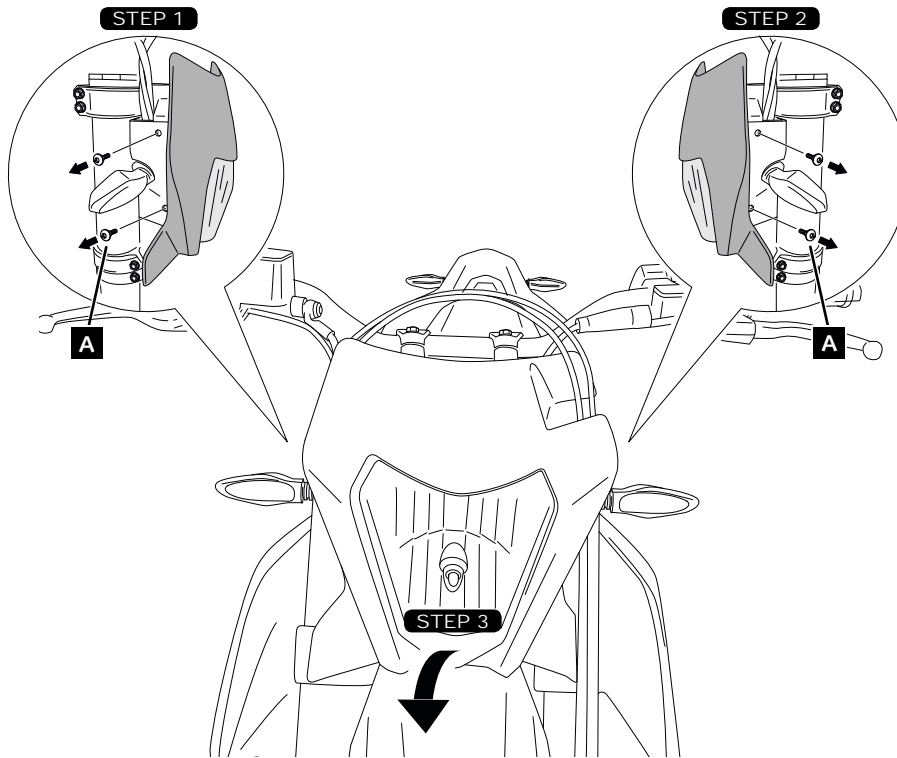

KTM 690 ENDURO R '19- / SMC R '19-

MOUNTING INSTRUCTIONS

REF 3586

WINDSHIELD NEW GENERATION SPORT

ID.	PART	DESCRIPTION	QTY.	REF.:
1		SPORT windshield	1	3586F/H/W/NM3
2		Template	1	PLANT-----3586
3		M5 silentblock	4	SILENBTM5-046/1
4		M5x1 nylon washer	4	ARNV0000000245
5		M5x16 Ø11 ISO 7380 Allen screw	4	TORNI-I7380-493
6		M5 ISO 7380 screw cap	4	TAPON-----85

KTM 690 ENDURO R '19- / SMC R '19-

MOUNTING INSTRUCTIONS

1

DISASSEMBLY

A Original screw

2

ASSEMBLY

3

A Original screw