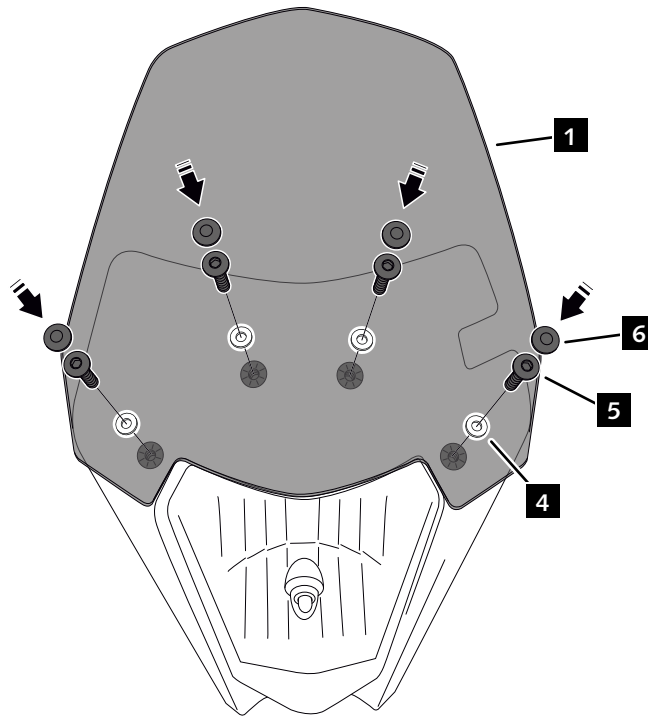

KTM 690 ENDURO R '19- / SMC R '19-

MOUNTING INSTRUCTIONS

REF 3586

WINDSHIELD NEW GENERATION SPORT

ID.	PART	DESCRIPTION	QTY.	REF.:
1		SPORT windshield	1	3586F/H/W/NM3
2		Template	1	PLANT-----3586
3		M5 silentblock	4	SILENBTM5-046/1
4		M5x1 nylon washer	4	ARNV0000000245
5		M5x16 Ø11 ISO 7380 Allen screw	4	TORNI-I7380-493
6		M5 ISO 7380 screw cap	4	TAPON-----85

KTM 690 ENDURO R '19- / SMC R '19-

MOUNTING INSTRUCTIONS

1

DISASSEMBLY

A Original screw

2

ASSEMBLY

3

ASSEMBLY

**⚠ DO NOT DRILL ON THE BIKE
(IMPORTANT PARTS BEHIND)**

KTM 690 ENDURO R '19- / SMC R '19-

MOUNTING INSTRUCTIONS

4

ASSEMBLY

6

ASSEMBLY

A Original screw