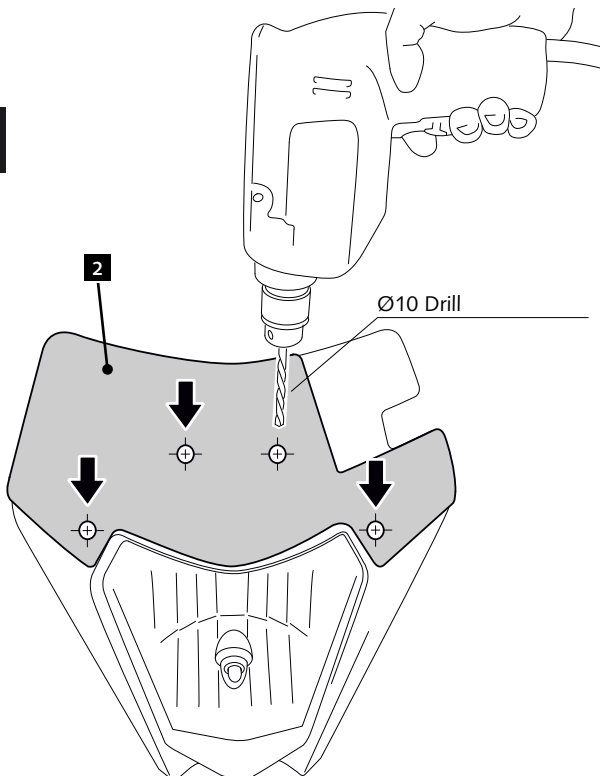

KTM 690 ENDURO R '19- / SMC R '19-

MOUNTING INSTRUCTIONS

REF 3586

WINDSHIELD NEW GENERATION SPORT

ID.	PART	DESCRIPTION	QTY.	REF.:
1		SPORT windshield	1	3586F/H/W/NM3
2		Template	1	PLANT-----3586
3		M5 silentblock	4	SILENBTM5-046/1
4		M5x1 nylon washer	4	ARNV0000000245
5		M5x16 Ø11 ISO 7380 Allen screw	4	TORNI-I7380-493
6		M5 ISO 7380 screw cap	4	TAPON-----85

KTM 690 ENDURO R '19- / SMC R '19-

MOUNTING INSTRUCTIONS

1

DISASSEMBLY

A Original screw

2

ASSEMBLY

3

ASSEMBLY

**⚠ DO NOT DRILL ON THE BIKE
(IMPORTANT PARTS BEHIND)**

KTM 690 ENDURO R '19- / SMC R '19-

MOUNTING INSTRUCTIONS

4

ASSEMBLY

6

ASSEMBLY

A Original screw