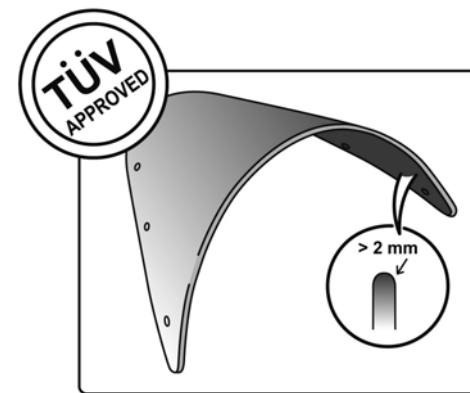

TECHNICAL FEATURES

ROUNDED CONTOUR-PROFILE

Check the ABE HOMOLOGATION document if the product is homologated for your motorcycle

TÜV APPROVED