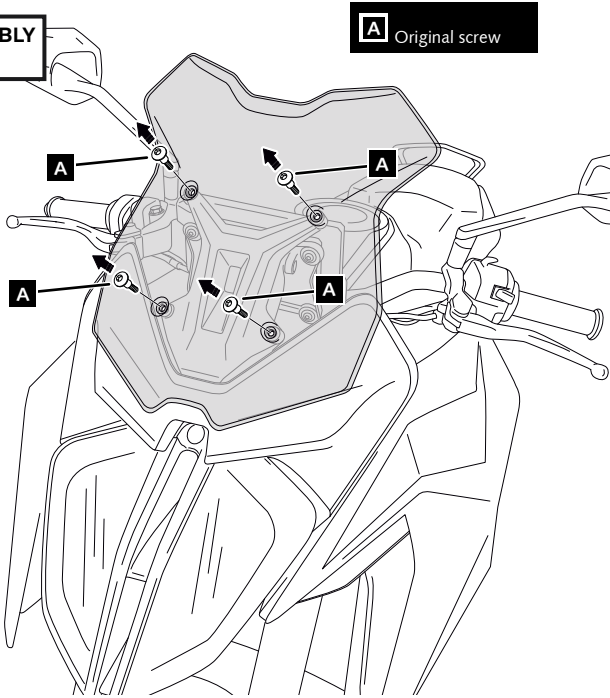

KTM 1290 SUPERDUKE GT '19-

MOUNTING INSTRUCTIONS

1

DISASSEMBLY