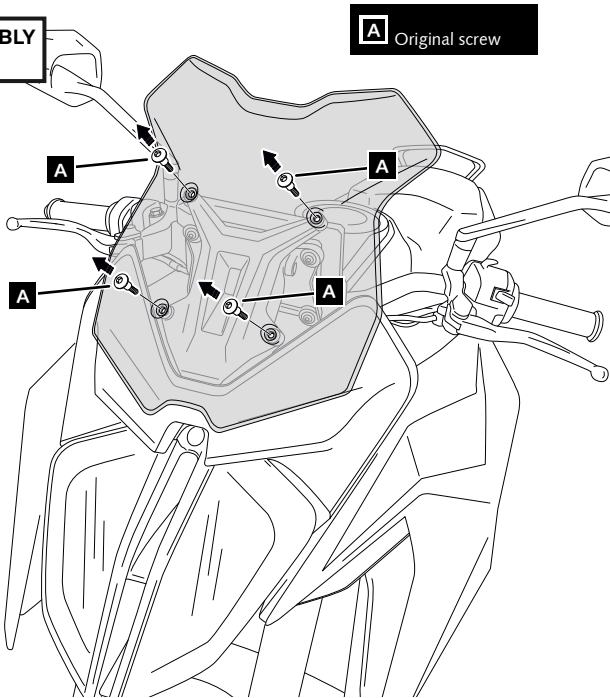

KTM 1290 SUPERDUKE GT '19-

MOUNTING INSTRUCTIONS

1

DISASSEMBLY