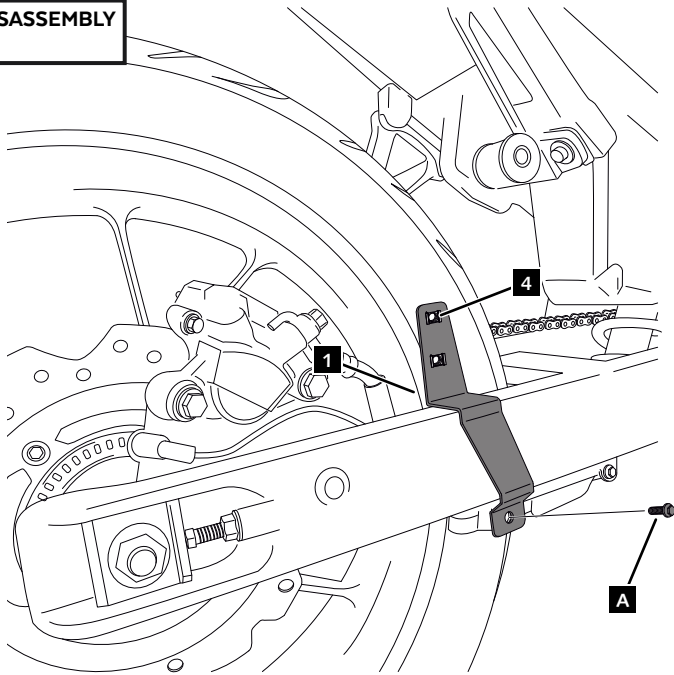

HONDA CBR500R / CB500F / CB500X - 2019

MOUNTING INSTRUCTIONS

REF 3557

REAR MUDGUARD

1 Person

1 hour

INTERMEDIATE

ID.	PART	DESCRIPTION	QTY.	REF.:
1		Iron	1	SOPORT98-0-0098
2		M6x20 DIN1001 screw (BLACK)	1	TORNI-I7380-404
3		M6x15 DIN1001 screw (BLACK)	3	TORNI-I7380-403
4		M6 caged nut	2	TUERCAJFM6--319
5		M6 DIN1001 plastic cap	4	TAPON-----86
6		Silentblock rubber	4	SILENBGONE--064
7		Metallic spacer	4	CASQUI-----0046

HONDA CBR500R / CB500F / CB500X - 2019

MOUNTING INSTRUCTIONS

1

DISASSEMBLY

A Original part

2

ASSEMBLY

3