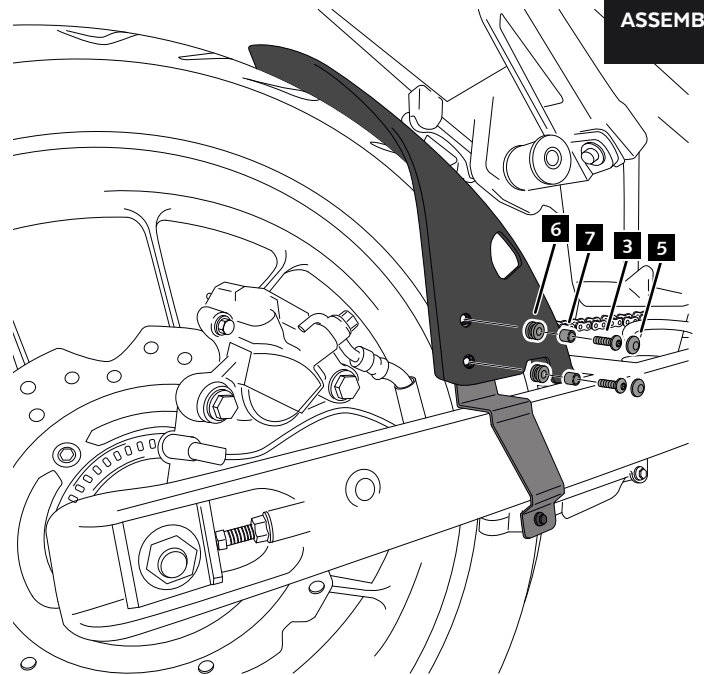

HONDA CBR500R / CB500F / CB500X - 2019

MOUNTING INSTRUCTIONS

REF 3557

REAR MUDGUARD

1 Person

1 hour

INTERMEDIATE

ID.	PART	DESCRIPTION	QTY.	REF.:
1		Iron	1	SOPORT98-0-0098
2		M6x20 DIN1001 screw (BLACK)	1	TORNI-I7380-404
3		M6x15 DIN1001 screw (BLACK)	3	TORNI-I7380-403
4		M6 caged nut	2	TUERCAJFM6--319
5		M6 DIN1001 plastic cap	4	TAPON-----86
6		Silentblock rubber	4	SILENBGONE--064
7		Metallic spacer	4	CASQUI-----0046

HONDA CBR500R / CB500F / CB500X - 2019

MOUNTING INSTRUCTIONS

1

DISASSEMBLY

A Original part

2

ASSEMBLY

3