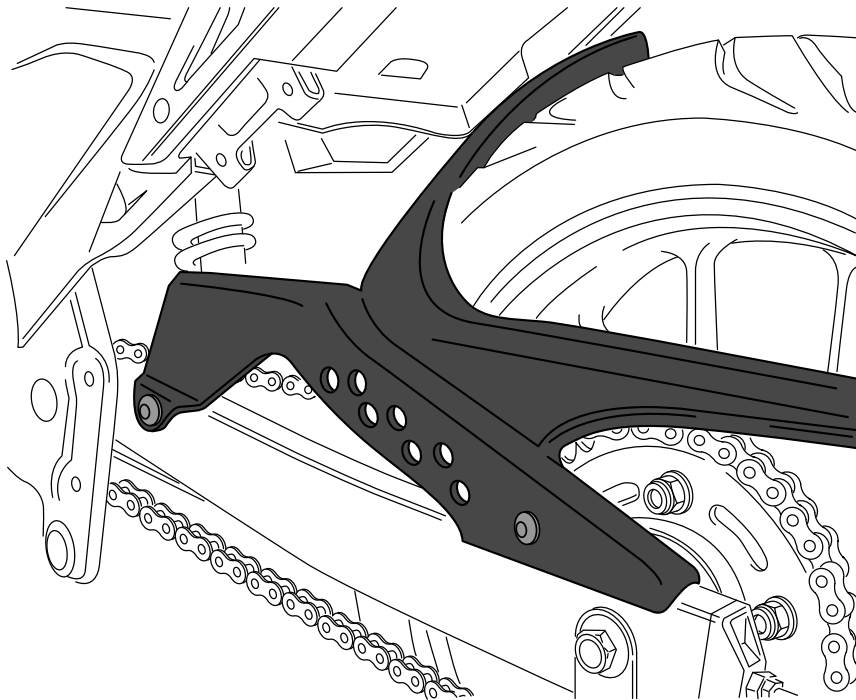

HONDA CBR500R / CB500F / CB500X - 2019

MOUNTING INSTRUCTIONS

REF 3557

REAR MUDGUARD

1 Person

1 hour

INTERMEDIATE

ID.	PART	DESCRIPTION	QTY.	REF.:
1		Iron	1	SOPORT98-0-0098
2		M6x20 DIN1001 screw (BLACK)	1	TORNI-I7380-404
3		M6x15 DIN1001 screw (BLACK)	3	TORNI-I7380-403
4		M6 caged nut	2	TUERCAJFM6--319
5		M6 DIN1001 plastic cap	4	TAPON-----86
6		Silentblock rubber	4	SILENBGONE--064
7		Metallic spacer	4	CASQUI-----0046

HONDA CBR500R / CB500F / CB500X - 2019

MOUNTING INSTRUCTIONS

1

DISASSEMBLY

A Original part

2

ASSEMBLY

3