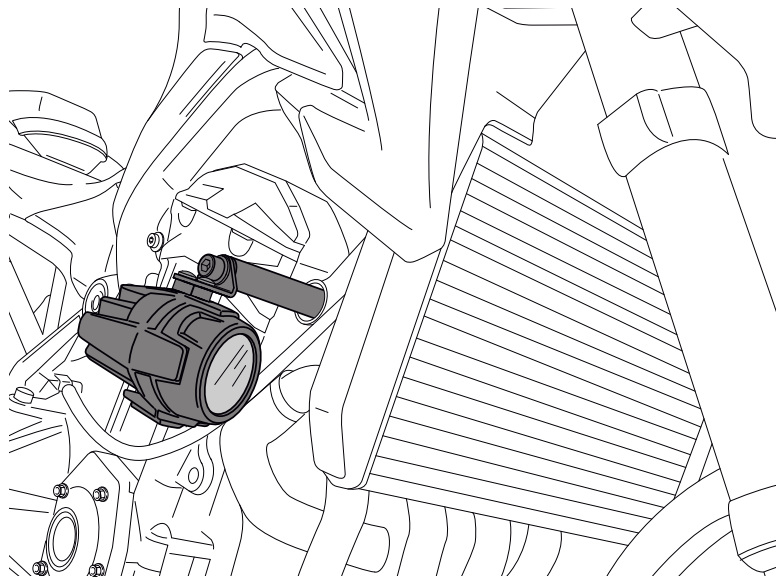

KAWASAKI Z900 '17-19

M O U N T I N G I N S T R U C T I O N S

REF 3549N

LED SPOTLIGHTS SUPPORT

ID.	PART	DESCRIPTION	QTY.	REF.:
1		Support	2	SOPORFOC17-0-17
2		Spile length 90mm	2	CASQU460-0-1760
3		M10/125x130 DIN912 screw	2	TORNIA10130-340
4		M10 DIN125/A washer	2	M2AM10DIN125AZB
5		Spile length 6mm (Black)	4	CASQUI-----776
6		M5 screw cap	4	TAPON-----85
7		Small bridle	4	BRIDAN100X2'5-N
8		Medium bridle	4	BRIDAN142X3'6-N
9		Screw (Included with the spotlight)	4	n/a
10		Washer (Included with the spotlight)	4	n/a

KAWASAKI Z900 '17-19

MOUNTING INSTRUCTIONS

1

DISASSEMBLY

A Original screws

2

ASSEMBLY