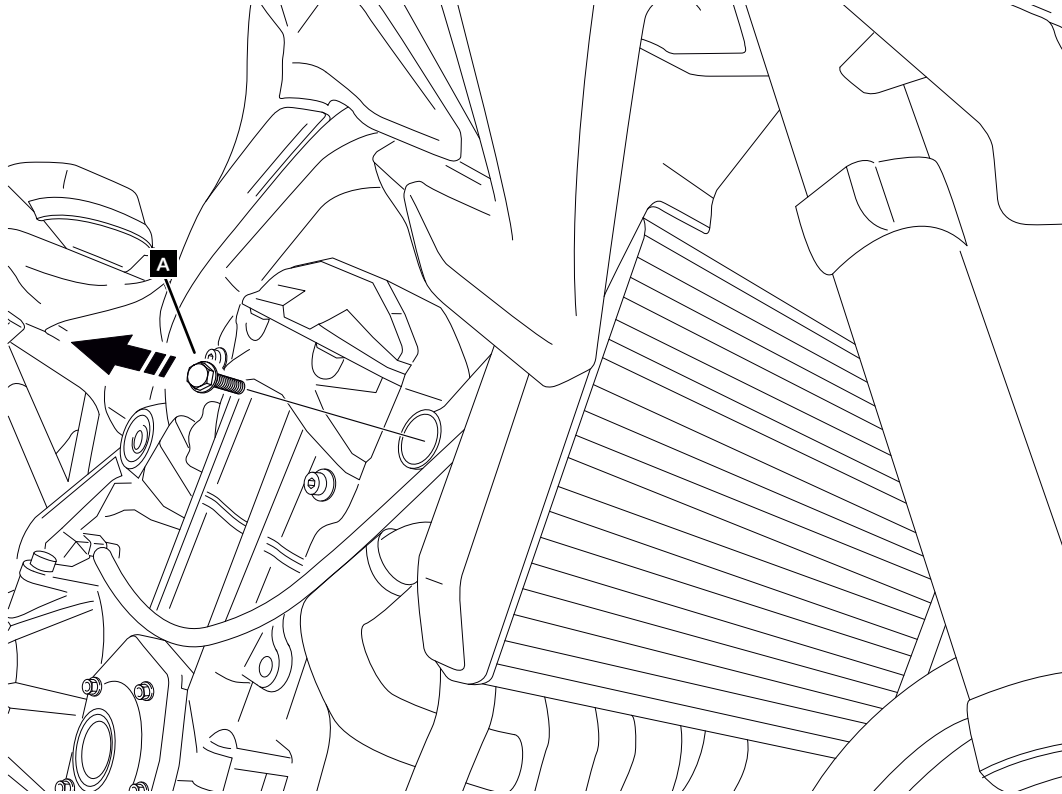

KAWASAKI Z900 '17-19

M O U N T I N G I N S T R U C T I O N S

REF 3549N

LED SPOTLIGHTS SUPPORT

ID.	PART	DESCRIPTION	QTY.	REF.:
1		Support	2	SOPORFOC17-0-17
2		Spile length 90mm	2	CASQU460-0-1760
3		M10/125x130 DIN912 screw	2	TORNIA10130-340
4		M10 DIN125/A washer	2	M2AM10DIN125AZB
5		Spile length 6mm (Black)	4	CASQUI-----776
6		M5 screw cap	4	TAPON-----85
7		Small bridle	4	BRIDAN100X2'5-N
8		Medium bridle	4	BRIDAN142X3'6-N
9		Screw (Included with the spotlight)	4	n/a
10		Washer (Included with the spotlight)	4	n/a

KAWASAKI Z900 '17-19

MOUNTING INSTRUCTIONS

1

DISASSEMBLY

A Original screws

2

ASSEMBLY