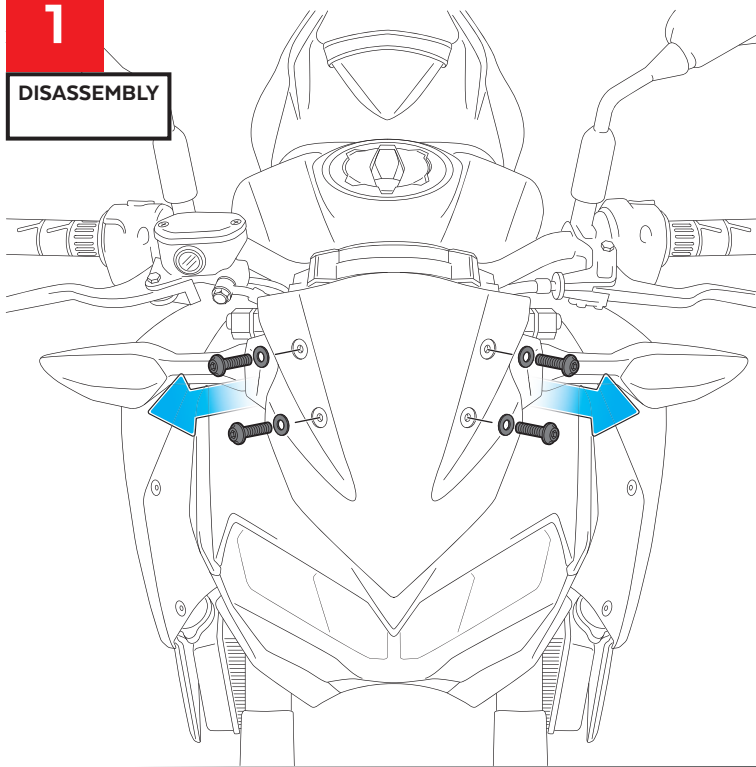

KAWASAKI Z400 '19-

MOUNTING INSTRUCTIONS

1

DISASSEMBLY