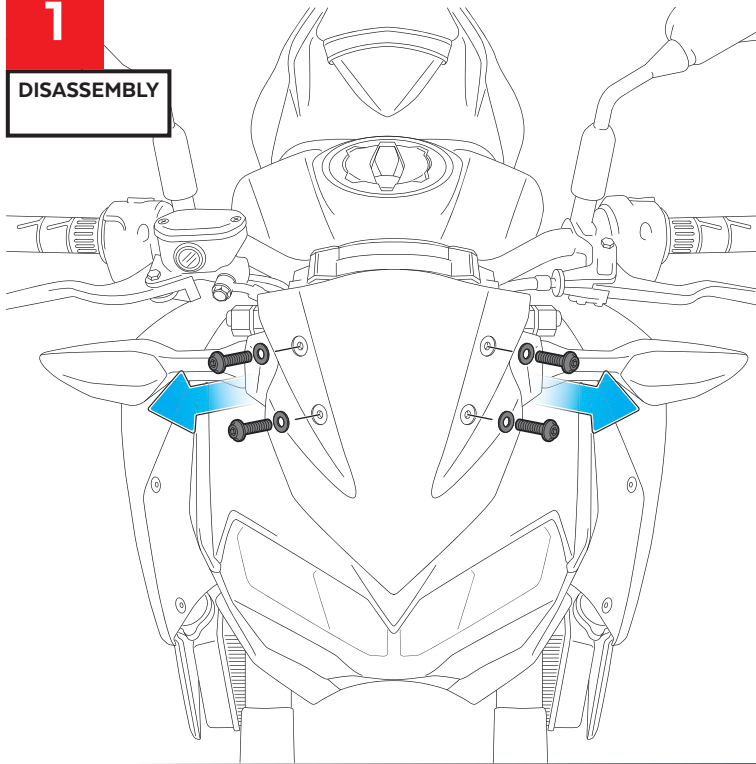

KAWASAKI Z400 '19-

MOUNTING INSTRUCTIONS

1

DISASSEMBLY