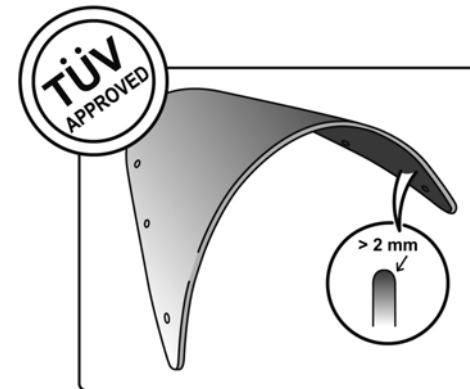

## TECHNICAL FEATURES

ROUNDED CONTOUR-PROFILE

Check the ABE HOMOLOGATION document if the product is homologated for your motorcycle

TÜV APPROVED