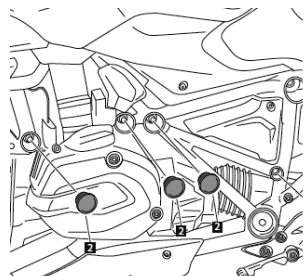

Kit consists of seven pieces.  
 Three caps for the left side (check drawing).  
 Four caps for the right side.  
 Be sure that the holes are clean before you cover them.

ID.	PART	DESCRIPTION	QTY.
1		Cap Ø26mm	7

## 2 FUNCTIONALITIES

Cover hollow areas of chassis  
 and improves look of the bike

## MOUNTING INSTRUCTIONS

CAPS TO  
**DUCATI SCRAMBLER 1100 / SPORT / SPECIAL '18-'19**

**Ref.: 3522**