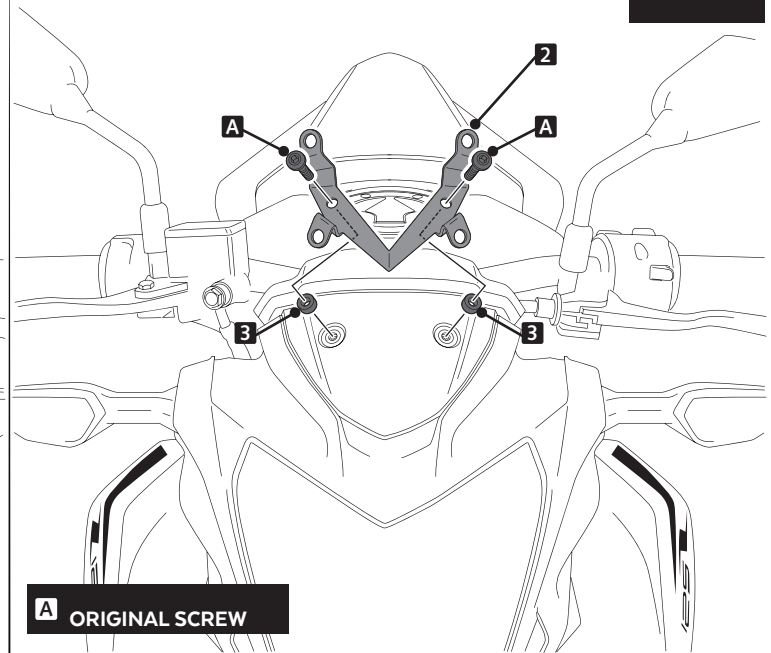

N° 3
N° 5

ID	PART	DESCRIPTION	QTY	REF
1		Sport screen	1	3494F/H/N/V/WM3
2		Metal support	1	SOPOR-IP-6-3494
3		Ø13 x Ø8,5 x 3,5 arrowhead	2	CASQUI-----775
4		M5 silentblock	4	SILENBTM5-046/1
5		M5x16 Ø11 ISO 7380 Allen screw	4	TORNI-I7380-493
6		M5x1 Nylon washer	4	ARNV00000000245
7		M5 ISO 7380 Screw cap	4	TAPON-----85
8		Ø8 x 2mm silicon spacers (supplied already mounted on item 2)	2	ADHESI-GT-D8---

KAWASAKI Z125 '19-

MOUNTING INSTRUCTIONS

1

DISASSEMBLY

2

ASSEMBLY

3

ASSEMBLY