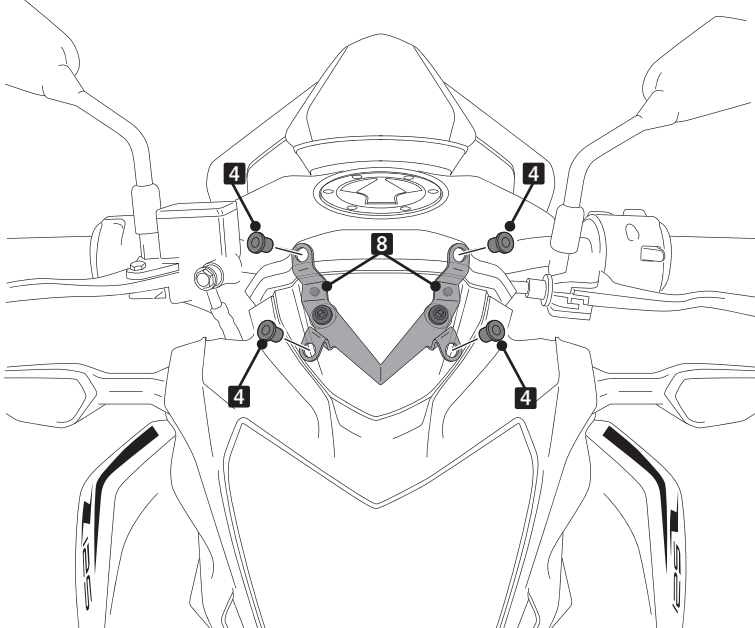

KAWASAKI Z125 '19-

M O U N T I N G I N S T R U C T I O N S

REF 3494

WINDSHIELD NAKED NEW GENERATION SPORT

1 Person

15 min

EASY

ALLEN

N° 3
N° 5

ID	PART	DESCRIPTION	QTY	REF
1		Sport screen	1	3494F/H/N/V/WM3
2		Metal support	1	SOPOR-IP-6-3494
3		Ø13 x Ø8,5 x 3,5 arrowhead	2	CASQUI-----775
4		M5 silentblock	4	SILENBTM5-046/1
5		M5x16 Ø11 ISO 7380 Allen screw	4	TORNI-I7380-493
6		M5x1 Nylon washer	4	ARNV00000000245
7		M5 ISO 7380 Screw cap	4	TAPON-----85
8		Ø8 x 2mm silicon spacers (supplied already mounted on item 2)	2	ADHESI-GT-D8---

KAWASAKI Z125 '19-

MOUNTING INSTRUCTIONS

1

DISASSEMBLY

2

ASSEMBLY

3

ASSEMBLY

4

ASSEMBLY