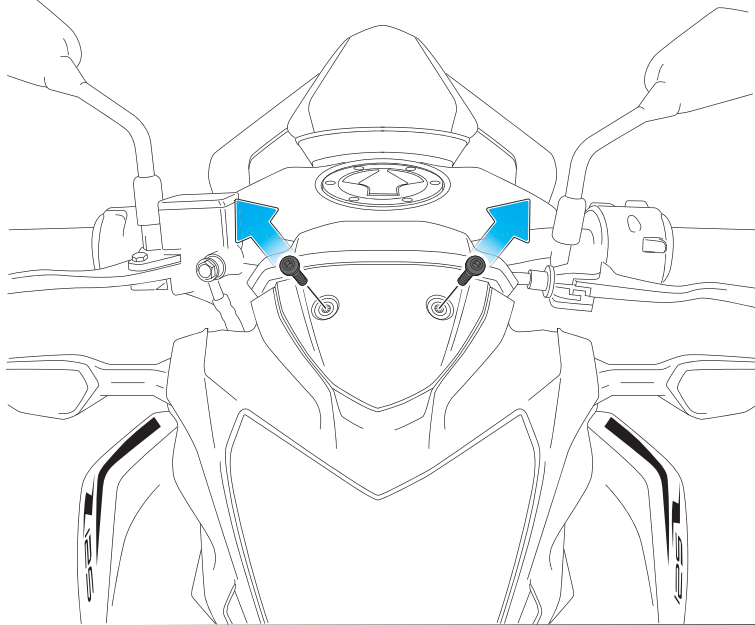

KAWASAKI Z125 '19-

MOUNTING INSTRUCTIONS

1

DISASSEMBLY