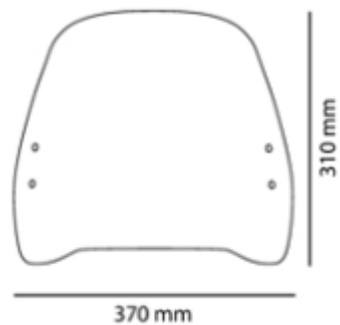

TECHNICAL FEATURES

Check the ABE HOMOLOGATION document if the product is homologated for your motorcycle

ROUNDED CONTOUR-PROFILE

TÜV APPROVED