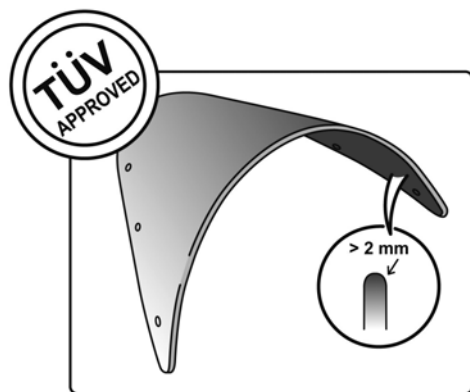

TECHNICAL FEATURES

Check the ABE HOMOLOGATION document if the product is homologated for your motorcycle

ROUNDED CONTOUR-PROFILE

TÜV APPROVED