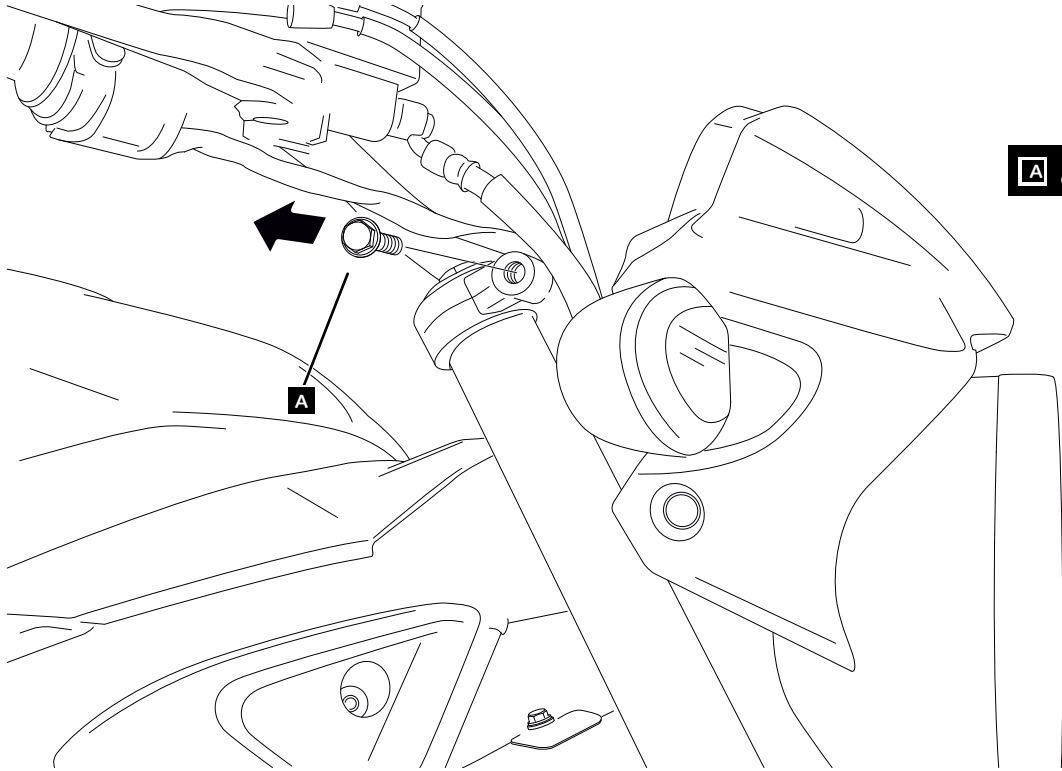

SUZUKI SV650 '16-19

M O U N T I N G I N S T R U C T I O N S

REF 3485N

LED SPOTLIGHTS SUPPORT

ID.	PART	DESCRIPTION	QTY.	REF.:
1		Support	2	SOPORFOC09-0-09
2		Spile length 22mm	2	CASQUI-----826
3		M8x65 DIN912 screw	2	TORNI-D912--175
4		M8 DIN125/A washer	2	ARANDPD125A-018
5		Spile length 6mm (Black)	4	CASQUI-----776
6		M5 screw cap	4	TAPON-----85
7		Small bridle	4	BRIDAN100X2'5-N
8		Medium bridle	4	BRIDAN142X3'6-N
9		Screw (Included with the spotlight)	4	n/a
10		Washer (Included with the spotlight)	4	n/a

SUZUKI SV650 '16-19

MOUNTING INSTRUCTION

1

DISASSEMBLY

2

ASSEMBLY