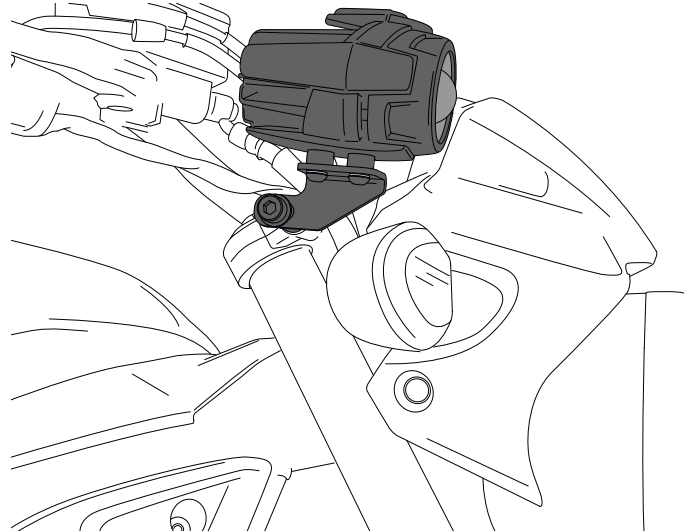

SUZUKI SV650 '16-19

M O U N T I N G I N S T R U C T I O N S

REF 3485N

LED SPOTLIGHTS SUPPORT

ID.	PART	DESCRIPTION	QTY.	REF.:
1		Support	2	SOPORFOC09-0-09
2		Spile length 22mm	2	CASQUI-----826
3		M8x65 DIN912 screw	2	TORNI-D912--175
4		M8 DIN125/A washer	2	ARANDPD125A-018
5		Spile length 6mm (Black)	4	CASQUI-----776
6		M5 screw cap	4	TAPON-----85
7		Small bridle	4	BRIDAN100X2'5-N
8		Medium bridle	4	BRIDAN142X3'6-N
9		Screw (Included with the spotlight)	4	n/a
10		Washer (Included with the spotlight)	4	n/a

SUZUKI SV650 '16-19

MOUNTING INSTRUCTION

1

DISASSEMBLY

2

ASSEMBLY