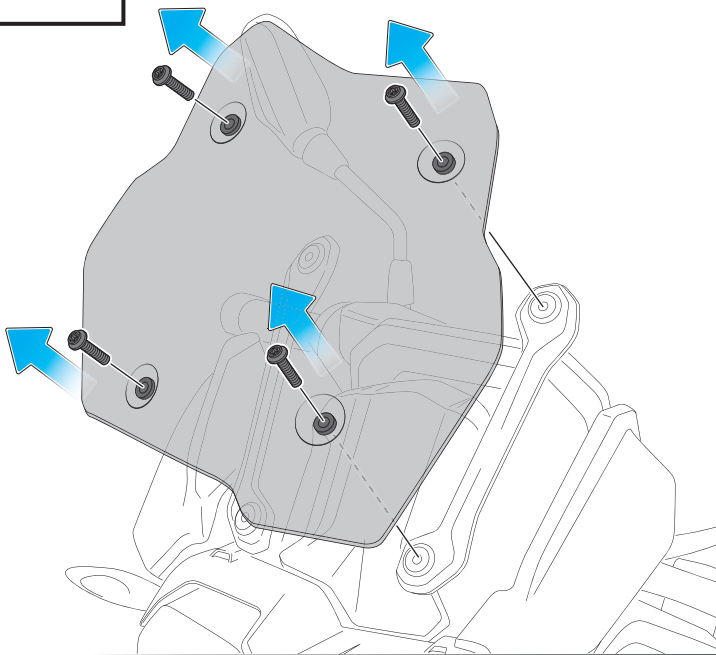

BMW F850GS '18- / F850GS ADVENTURE '19-

MOUNTING INSTRUCTIONS

1

DISASSEMBLY