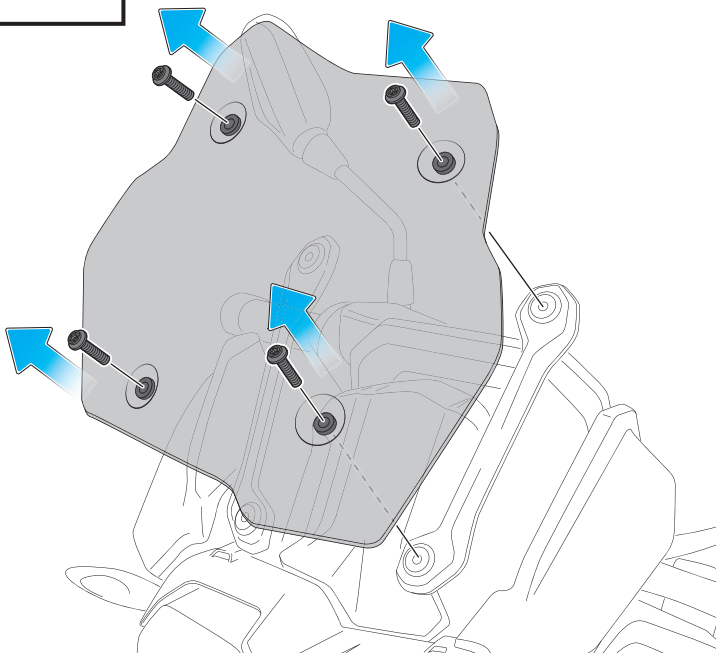

BMW F850GS '18- / F850GS ADVENTURE '19-

MOUNTING INSTRUCTIONS

1

DISASSEMBLY