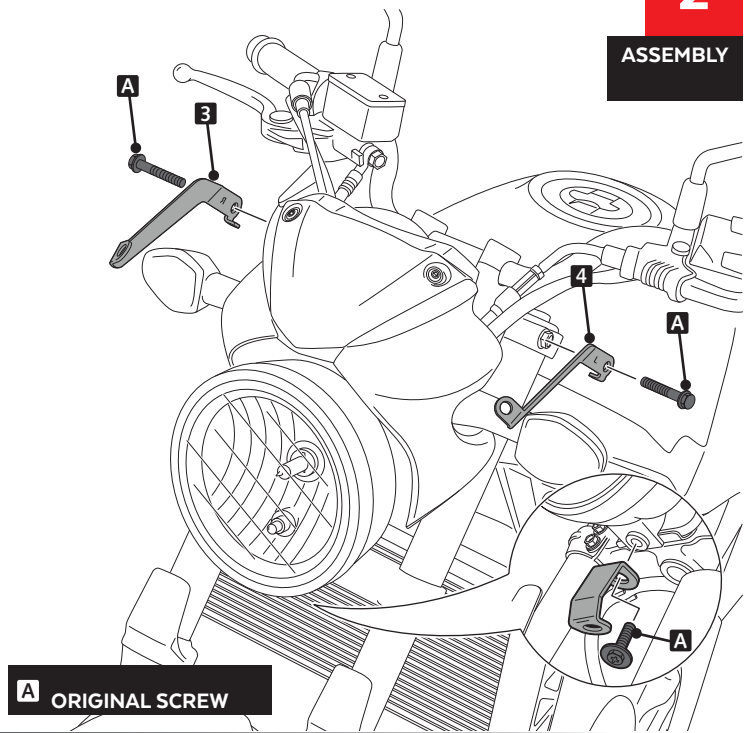

SUZUKI SV650 '16-

MOUNTING INSTRUCTIONS

1

DISASSEMBLY

2

ASSEMBLY

3

ASSEMBLY

4

ASSEMBLY