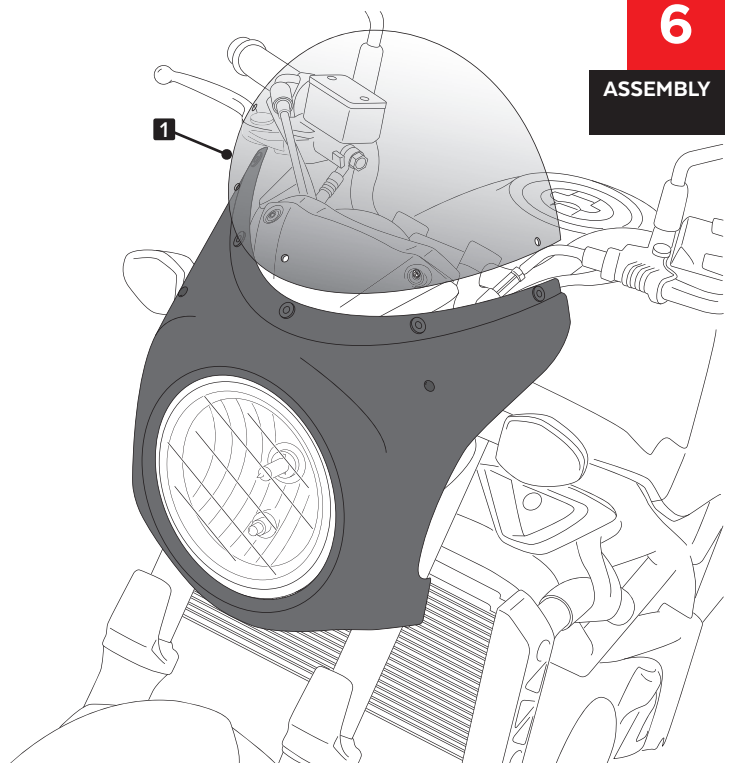

SUZUKI SV650 '16-

M O U N T I N G I N S T R U C T I O N S

REF 3169

SEMI-FAIRING RETRO (BLACK)

REF 3170

SEMI-FAIRING RETRO (CARBON LOOK)

ID	PART	DESCRIPTION	QTY	REF
1		Screen	1	9196 F/H/N/WM3
2		Semi-fairing Retro	1	10647J/C
3		right metal support (R)	1	SOPOR-3P-3-3169
4		left metal support (L)	1	SOPOR-3P-3-3169
5		Lower support	1	SOPOR-3P-3-3169
6		M4 silentblock	5	SILENBTM4---062
7		M4x16 ISO7380 Allen screw	5	TORNIAI7380-310
8		M4x0,5 nylon washer	5	ARNV00000000311
9		M5 silentblock	3	SILENBTM5-046/1
10		M5x16 ISO 7380 Allen screw	3	TORNI-I7380-493
11		M5x1 Nylon washer	3	ARNV000000000245
12		M5 ISO 7380 Allen screw cap	3	TAPON-----85
13		Ø12,5 x 4 silicon separator	2	TOPE-PA12,7X3,5
14		Sticker set	1	10590

4

ASSEMBLY

SUZUKI SV650 '16-

MOUNTING INSTRUCTIONS

5

ASSEMBLY

6

ASSEMBLY