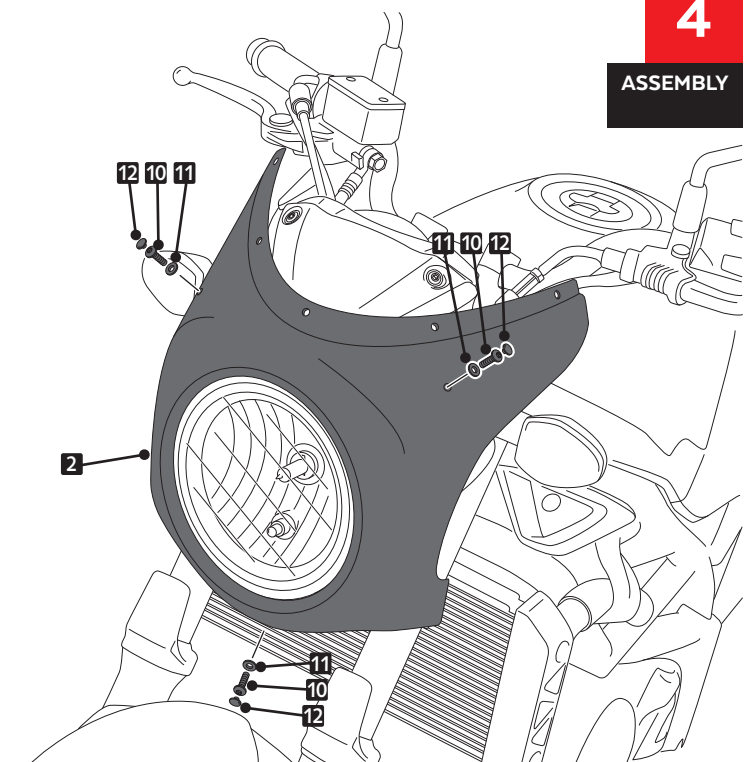

SUZUKI SV650 '16-

MOUNTING INSTRUCTIONS

1

DISASSEMBLY

2

ASSEMBLY

3

ASSEMBLY

4

ASSEMBLY