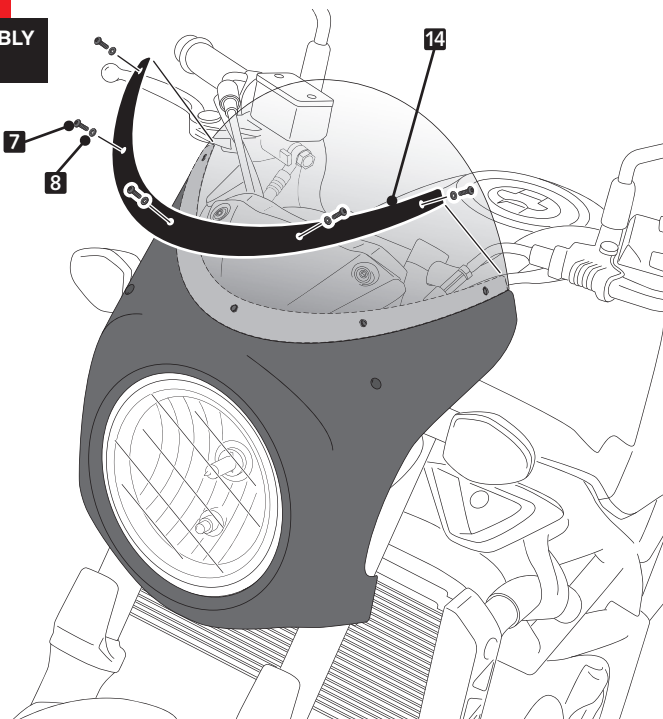

SUZUKI SV650 '16-

M O U N T I N G I N S T R U C T I O N S

REF 3169

SEMI-FAIRING RETRO (BLACK)

REF 3170

SEMI-FAIRING RETRO (CARBON LOOK)

ID	PART	DESCRIPTION	QTY	REF
1		Screen	1	9196 F/H/N/WM3
2		Semi-fairing Retro	1	10647J/C
3		right metal support (R)	1	SOPOR-3P-3-3169
4		left metal support (L)	1	SOPOR-3P-3-3169
5		Lower support	1	SOPOR-3P-3-3169
6		M4 silentblock	5	SILENBTM4---062
7		M4x16 ISO7380 Allen screw	5	TORNIAI7380-310
8		M4x0,5 nylon washer	5	ARNV00000000311
9		M5 silentblock	3	SILENBTM5-046/1
10		M5x16 ISO 7380 Allen screw	3	TORNI-I7380-493
11		M5x1 Nylon washer	3	ARNV000000000245
12		M5 ISO 7380 Allen screw cap	3	TAPON-----85
13		Ø12,5 x 4 silicon separator	2	TOPE-PA12,7X3,5
14		Sticker set	1	10590

4

ASSEMBLY

SUZUKI SV650 '16-

MOUNTING INSTRUCTIONS

5

ASSEMBLY

6

ASSEMBLY

7

ASSEMBLY

8

ASSEMBLY