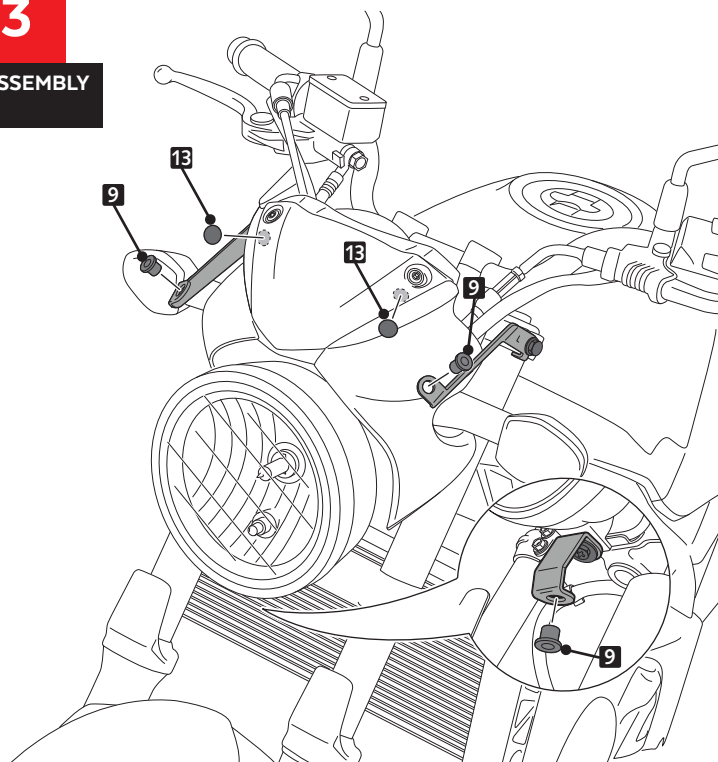

SUZUKI SV650 '16-

MOUNTING INSTRUCTIONS

1

DISASSEMBLY

2

ASSEMBLY

3

ASSEMBLY

4

ASSEMBLY