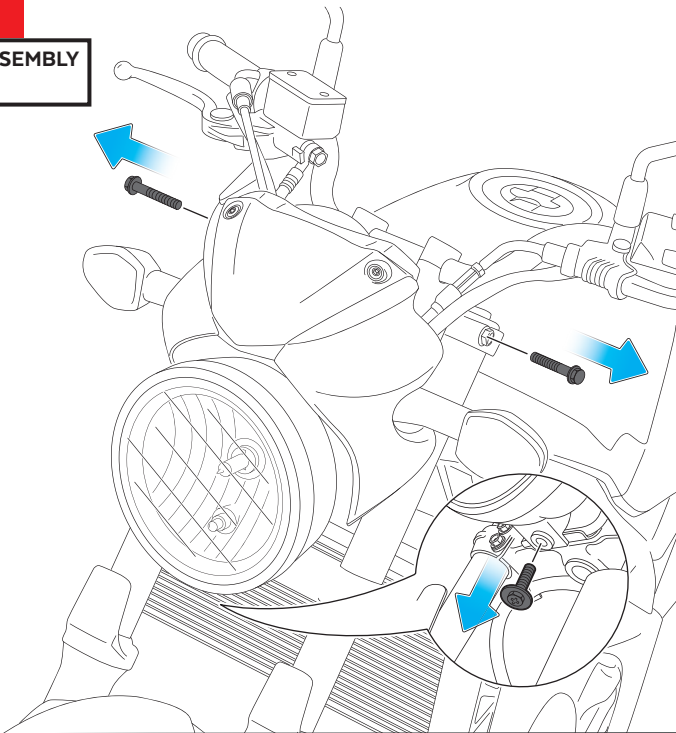

SUZUKI SV650 '16-

MOUNTING INSTRUCTIONS

1

DISASSEMBLY