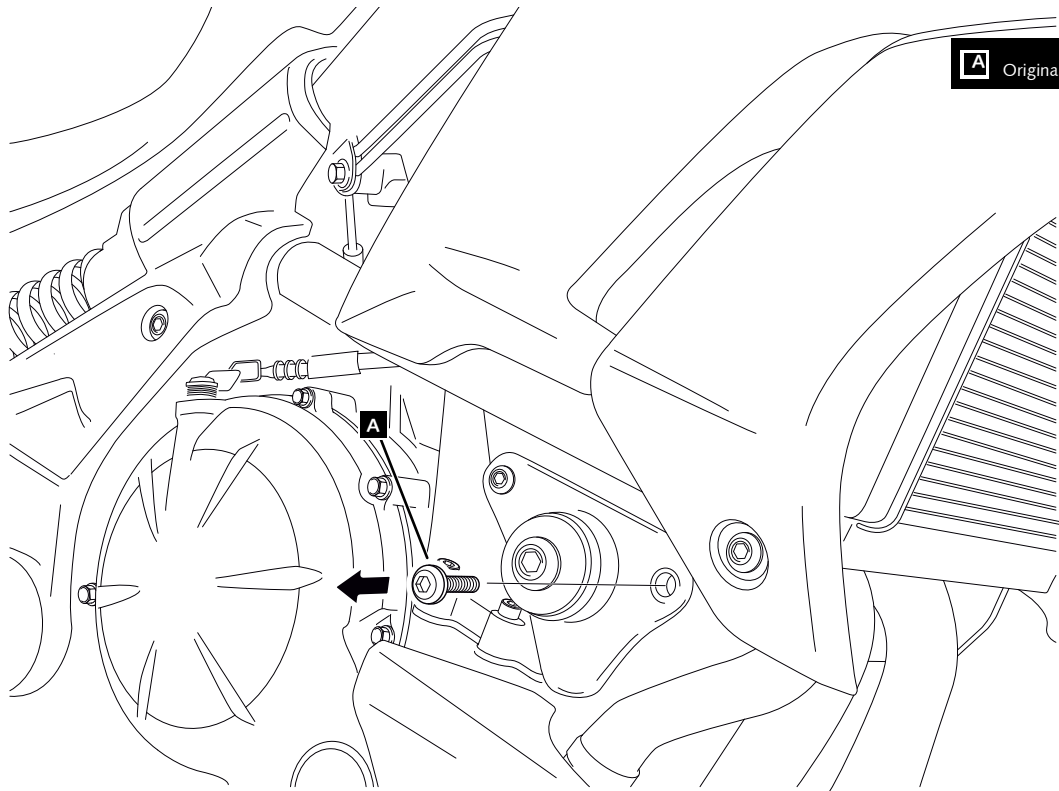

KAWASAKI VERSYS 650 '15-19

REF 3156N

LED SPOTLIGHTS SUPPORT

ID.	PART	DESCRIPTION	QTY.	REF.:
1		Support	2	SOPORFOC01-0-01
2		Left pile length 120mm	1	CASQU457-0-1757
3		Right pile length 72mm	1	CASQU458-0-1758
4		M8x150 DIN912 screw (left side)	1	TORNI-D912--830
5		M8x110 DIN912 screw (right side)	1	TORNI-D912--829
6		M8 DIN125/A washer	2	ARANDPD125A-018
7		M8 DIN6923 nut	1	TUERCEG6923-249
8		Spile length 6mm	4	CASQUI-----776
9		M5 screw cap	4	TAPON-----85
10		Small bridle	4	BRIDAN100X2'5-N
11		Medium bridle	4	BRIDAN142X3'6-N
12		Screw (Included with the spotlight)	4	n/a
13		Washer (Included with the spotlight)	4	n/a

KAWASAKI VERSYS 650 '15-19

MOUNTING INSTRUCTIONS

1

DISASSEMBLY

2

ASSEMBLY