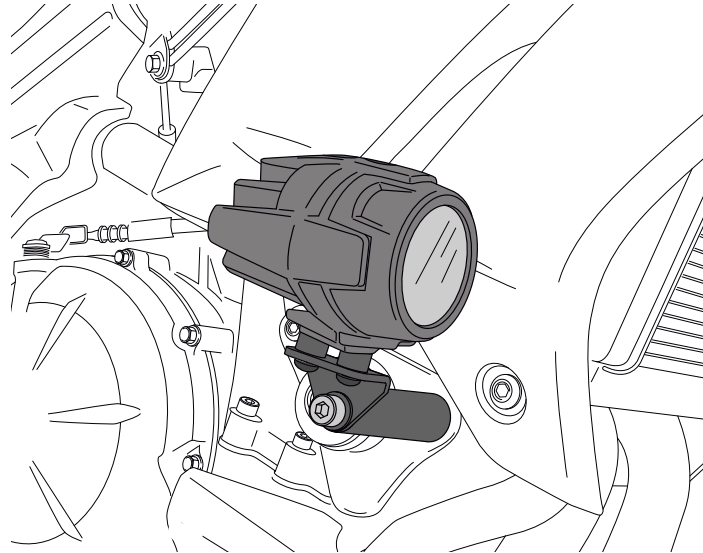

KAWASAKI VERSYS 650 '15-19

REF 3156N

LED SPOTLIGHTS SUPPORT

ID.	PART	DESCRIPTION	QTY.	REF.:
1		Support	2	SOPORFOC01-0-01
2		Left pile length 120mm	1	CASQU457-0-1757
3		Right pile length 72mm	1	CASQU458-0-1758
4		M8x150 DIN912 screw (left side)	1	TORNI-D912--830
5		M8x110 DIN912 screw (right side)	1	TORNI-D912--829
6		M8 DIN125/A washer	2	ARANDPD125A-018
7		M8 DIN6923 nut	1	TUERCEG6923-249
8		Spile length 6mm	4	CASQUI-----776
9		M5 screw cap	4	TAPON-----85
10		Small bridle	4	BRIDAN100X2'5-N
11		Medium bridle	4	BRIDAN142X3'6-N
12		Screw (Included with the spotlight)	4	n/a
13		Washer (Included with the spotlight)	4	n/a

KAWASAKI VERSYS 650 '15-19

MOUNTING INSTRUCTIONS

1

DISASSEMBLY

2

ASSEMBLY